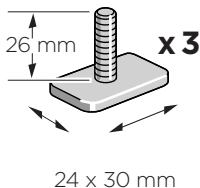

Thule T-track adapter 889-4 for Thule ThruRide 565 and Thule Sprint 569

> Instructions