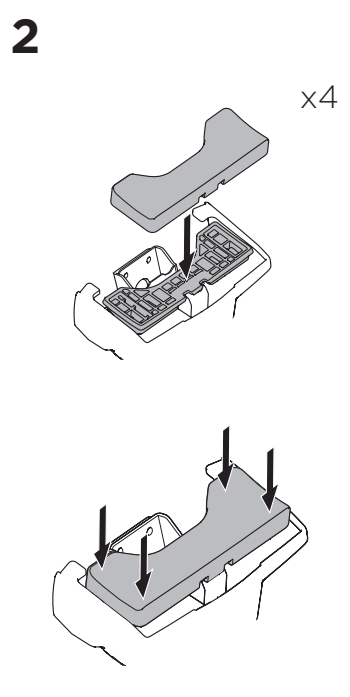

1

Kit 145221

KIA Cerato, 5-dr Hatchback, 19-

KIA Forte5, 5-dr Hatchback, 19-

ISO 11154-E

THULE WingBar Evo	THULE WingBar Edge	THULE WingBar	THULE SquareBar	Evo X (scale)	Edge X (scale)
KIA Cerato, 5-dr Hatchback, 19-				41,0	0
KIA Forte5, 5-dr Hatchback, 19-				41,0	0

THULE ProBar Evo	THULE SlideBar Evo			X (mm/inch)	
KIA Cerato, 5-dr Hatchback, 19-				1061 mm / 41 3/4"	
KIA Forte5, 5-dr Hatchback, 19-				1061 mm / 41 3/4"	

THULE WingBar Evo	THULE WingBar Edge	THULE WingBar	THULE SquareBar	Evo Y (scale)	Edge Y (scale)
KIA Cerato, 5-dr Hatchback, 19-				37,0	E
KIA Forte5, 5-dr Hatchback, 19-				37,0	E

THULE ProBar Evo	THULE SlideBar Evo			Y (mm/inch)	
KIA Cerato, 5-dr Hatchback, 19-				1021 mm / 40 1/4"	
KIA Forte5, 5-dr Hatchback, 19-				1021 mm / 40 1/4"	

	W (mm/inch)	Z (mm/inch)
KIA Cerato, 5-dr Hatchback, 19-	700 mm / 27 1/2"	250 mm / 9 7/8"
KIA Forte5, 5-dr Hatchback, 19-	700 mm / 27 1/2"	250 mm / 9 7/8"