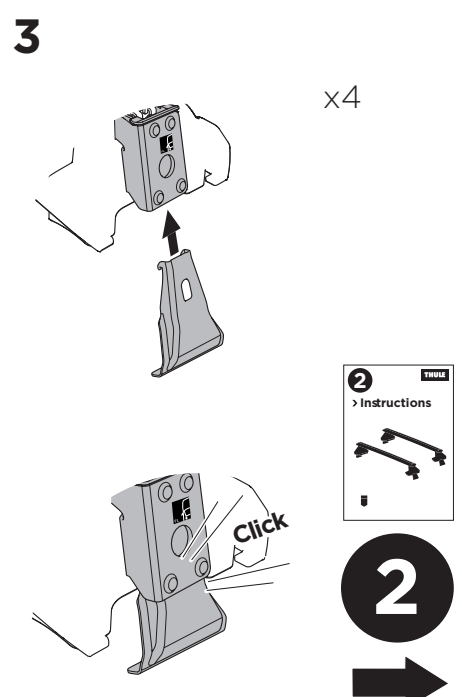

1

Kit 145221

KIA Cerato, 5-dr Hatchback, 19-

KIA Forte5, 5-dr Hatchback, 19-

ISO 11154-E

THULE WingBar Evo	THULE WingBar Edge	THULE WingBar	THULE SquareBar	Evo X (scale)	Edge X (scale)
KIA Cerato, 5-dr Hatchback, 19-				41,0	0
KIA Forte5, 5-dr Hatchback, 19-				41,0	0

THULE ProBar Evo	THULE SlideBar Evo			X (mm/inch)	
KIA Cerato, 5-dr Hatchback, 19-				1061 mm / 41 3/4"	
KIA Forte5, 5-dr Hatchback, 19-				1061 mm / 41 3/4"	

THULE WingBar Evo	THULE WingBar Edge	THULE WingBar	THULE SquareBar	Evo Y (scale)	Edge Y (scale)
KIA Cerato, 5-dr Hatchback, 19-				37,0	E
KIA Forte5, 5-dr Hatchback, 19-				37,0	E

THULE ProBar Evo	THULE SlideBar Evo			Y (mm/inch)	
KIA Cerato, 5-dr Hatchback, 19-				1021 mm / 40 1/4"	
KIA Forte5, 5-dr Hatchback, 19-				1021 mm / 40 1/4"	

	W (mm/inch)	Z (mm/inch)
KIA Cerato, 5-dr Hatchback, 19-	700 mm / 27 1/2"	250 mm / 9 7/8"
KIA Forte5, 5-dr Hatchback, 19-	700 mm / 27 1/2"	250 mm / 9 7/8"