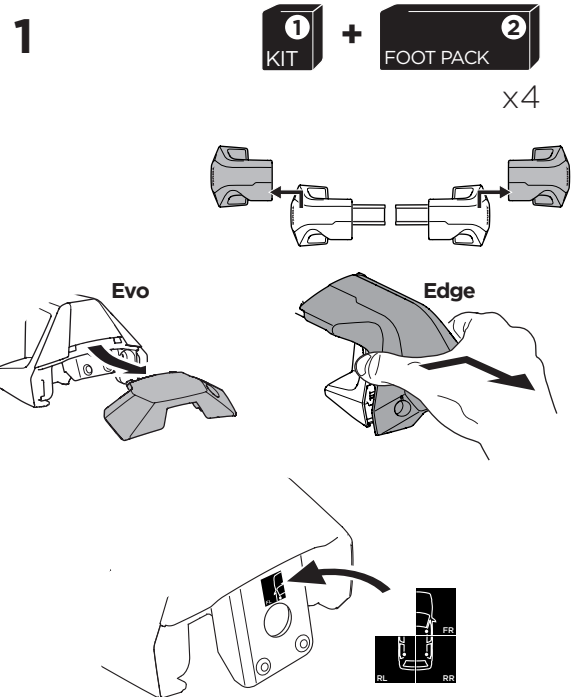

1

Kit 145221

KIA Cerato, 5-dr Hatchback, 19-

KIA Forte5, 5-dr Hatchback, 19-

ISO 11154-E

THULE WingBar Evo	THULE WingBar Edge	THULE WingBar	THULE SquareBar	Evo X (scale)	Edge X (scale)
KIA Cerato, 5-dr Hatchback, 19-				41,0	0
KIA Forte5, 5-dr Hatchback, 19-				41,0	0

THULE ProBar Evo	THULE SlideBar Evo			X (mm/inch)	
KIA Cerato, 5-dr Hatchback, 19-				1061 mm / 41 3/4"	
KIA Forte5, 5-dr Hatchback, 19-				1061 mm / 41 3/4"	

THULE WingBar Evo	THULE WingBar Edge	THULE WingBar	THULE SquareBar	Evo Y (scale)	Edge Y (scale)
KIA Cerato, 5-dr Hatchback, 19-				37,0	E
KIA Forte5, 5-dr Hatchback, 19-				37,0	E

THULE ProBar Evo	THULE SlideBar Evo			Y (mm/inch)	
KIA Cerato, 5-dr Hatchback, 19-				1021 mm / 40 1/4"	
KIA Forte5, 5-dr Hatchback, 19-				1021 mm / 40 1/4"	

	W (mm/inch)	Z (mm/inch)
KIA Cerato, 5-dr Hatchback, 19-	700 mm / 27 1/2"	250 mm / 9 7/8"
KIA Forte5, 5-dr Hatchback, 19-	700 mm / 27 1/2"	250 mm / 9 7/8"