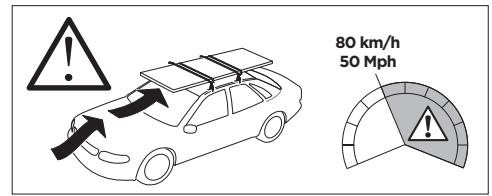

1

Kit 145221

KIA Cerato, 5-dr Hatchback, 19-

KIA Forte5, 5-dr Hatchback, 19-

ISO 11154-E

THULE WingBar Evo	THULE WingBar Edge	THULE WingBar	THULE SquareBar	Evo X (scale)	Edge X (scale)
KIA Cerato, 5-dr Hatchback, 19-				41,0	0
KIA Forte5, 5-dr Hatchback, 19-				41,0	0

THULE ProBar Evo	THULE SlideBar Evo			X (mm/inch)	
KIA Cerato, 5-dr Hatchback, 19-				1061 mm / 41 3/4"	
KIA Forte5, 5-dr Hatchback, 19-				1061 mm / 41 3/4"	

THULE WingBar Evo	THULE WingBar Edge	THULE WingBar	THULE SquareBar	Evo Y (scale)	Edge Y (scale)
KIA Cerato, 5-dr Hatchback, 19-				37,0	E
KIA Forte5, 5-dr Hatchback, 19-				37,0	E