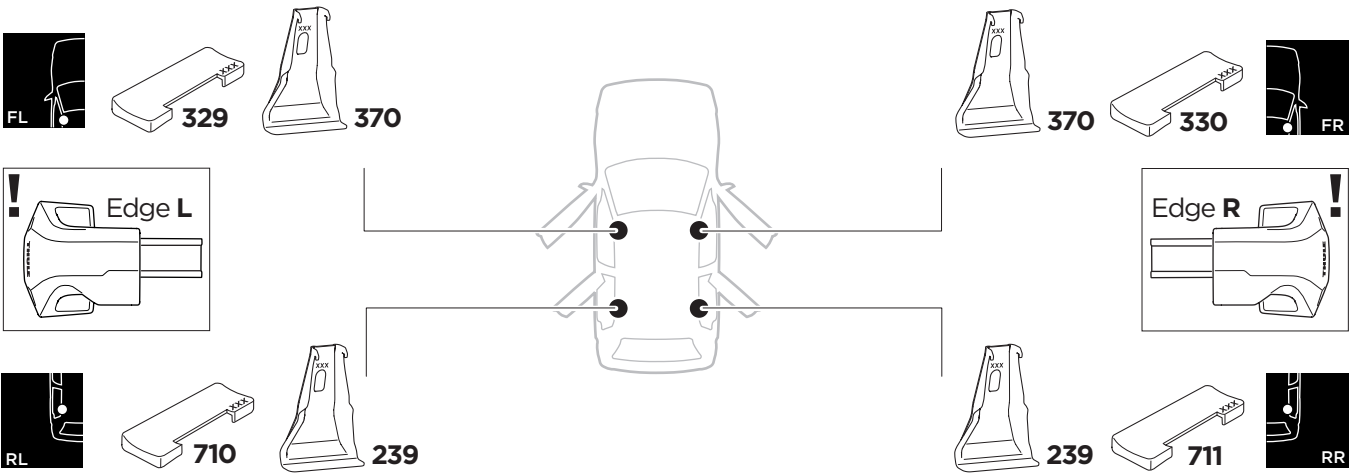

1

Kit 145221

KIA Cerato, 5-dr Hatchback, 19-

KIA Forte5, 5-dr Hatchback, 19-

ISO 11154-E

THULE WingBar Evo	THULE WingBar Edge	THULE WingBar	THULE SquareBar	Evo X (scale)	Edge X (scale)
KIA Cerato, 5-dr Hatchback, 19-				41,0	0
KIA Forte5, 5-dr Hatchback, 19-				41,0	0

THULE ProBar Evo	THULE SlideBar Evo			X (mm/inch)	
KIA Cerato, 5-dr Hatchback, 19-				1061 mm / 41 3/4"	
KIA Forte5, 5-dr Hatchback, 19-				1061 mm / 41 3/4"	

THULE WingBar Evo	THULE WingBar Edge	THULE WingBar	THULE SquareBar	Evo Y (scale)	Edge Y (scale)
KIA Cerato, 5-dr Hatchback, 19-				37,0	E
KIA Forte5, 5-dr Hatchback, 19-				37,0	E

THULE ProBar Evo	THULE SlideBar Evo			Y (mm/inch)	
KIA Cerato, 5-dr Hatchback, 19-				1021 mm / 40 1/4"	
KIA Forte5, 5-dr Hatchback, 19-				1021 mm / 40 1/4"	

	W (mm/inch)	Z (mm/inch)
KIA Cerato, 5-dr Hatchback, 19-	700 mm / 27 1/2"	250 mm / 9 7/8"
KIA Forte5, 5-dr Hatchback, 19-	700 mm / 27 1/2"	250 mm / 9 7/8"