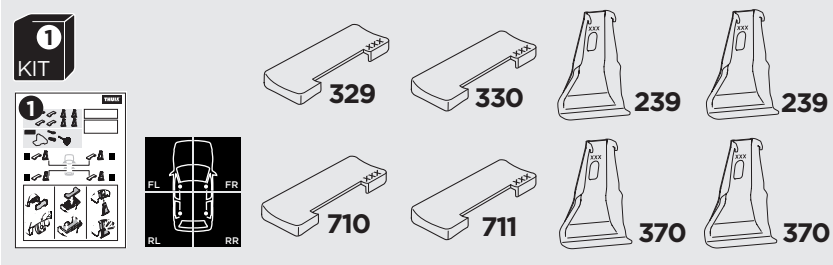

1

Kit 145221

KIA Cerato, 5-dr Hatchback, 19-

KIA Forte5, 5-dr Hatchback, 19-

ISO 11154-E

THULE WingBar Evo	THULE WingBar Edge	THULE WingBar	THULE SquareBar	Evo X (scale)	Edge X (scale)
KIA Cerato, 5-dr Hatchback, 19-				41,0	0
KIA Forte5, 5-dr Hatchback, 19-				41,0	0

THULE ProBar Evo	THULE SlideBar Evo			X (mm/inch)	
KIA Cerato, 5-dr Hatchback, 19-				1061 mm / 41 3/4"	
KIA Forte5, 5-dr Hatchback, 19-				1061 mm / 41 3/4"	

THULE WingBar Evo	THULE WingBar Edge	THULE WingBar	THULE SquareBar	Evo Y (scale)	Edge Y (scale)
KIA Cerato, 5-dr Hatchback, 19-				37,0	E
KIA Forte5, 5-dr Hatchback, 19-				37,0	E

THULE ProBar Evo	THULE SlideBar Evo			Y (mm/inch)	
KIA Cerato, 5-dr Hatchback, 19-				1021 mm / 40 1/4"	
KIA Forte5, 5-dr Hatchback, 19-				1021 mm / 40 1/4"	

	W (mm/inch)	Z (mm/inch)
KIA Cerato, 5-dr Hatchback, 19-	700 mm / 27 1/2"	250 mm / 9 7/8"
KIA Forte5, 5-dr Hatchback, 19-	700 mm / 27 1/2"	250 mm / 9 7/8"