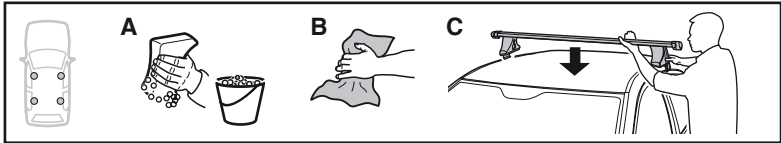

5

	X mm	Y mm	X inch	Y inch
MG ZR, 3-dr Hatchback, 02-05	220 mm	650 mm	8 5/8"	25 5/8"
MG ZR, 5-dr Hatchback, 02-05	220 mm	650 mm	8 5/8"	25 5/8"
ROVER 25, 3-dr Hatchback, 00-03, 04-05	220 mm	650 mm	8 5/8"	25 5/8"
ROVER 25, 5-dr Hatchback, 00-03, 04-05	220 mm	650 mm	8 5/8"	25 5/8"
ROVER 200, 3-dr Hatchback, 96-99	220 mm	650 mm	8 5/8"	25 5/8"
ROVER 200, 5-dr Hatchback, 96-99	220 mm	650 mm	8 5/8"	25 5/8"

MG ZR, 3-dr Hatchback, 02-05

ROVER 25, 3-dr Hatchback, 00-03, 04-05

ROVER 200, 3-dr Hatchback, 96-99