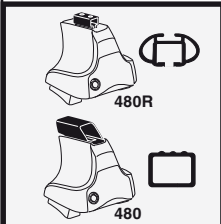

	X inch	X mm
MG ZR, 3-dr Hatchback, 02-05	35 1/2"	901 mm
MG ZR, 5-dr Hatchback, 02-05	35 1/2"	901 mm
ROVER 25, 3-dr Hatchback, 00-03, 04-05	35 1/2"	901 mm
ROVER 25, 5-dr Hatchback, 00-03, 04-05	35 1/2"	901 mm
ROVER 200, 3-dr Hatchback, 96-99	35 1/2"	901 mm
ROVER 200, 5-dr Hatchback, 96-99	35 1/2"	901 mm