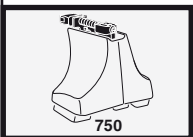

MG ZR, 5-dr Hatchback, 02-05

ROVER 25, 5-dr Hatchback, 00-03, 04-05

ROVER 200, 5-dr Hatchback, 96-99