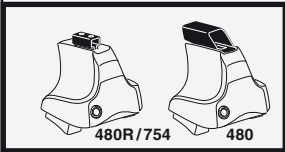

MG ZR, 5-dr Hatchback, 02-05

ROVER 25, 5-dr Hatchback, 00-03, 04-05

ROVER 200, 5-dr Hatchback, 96-99