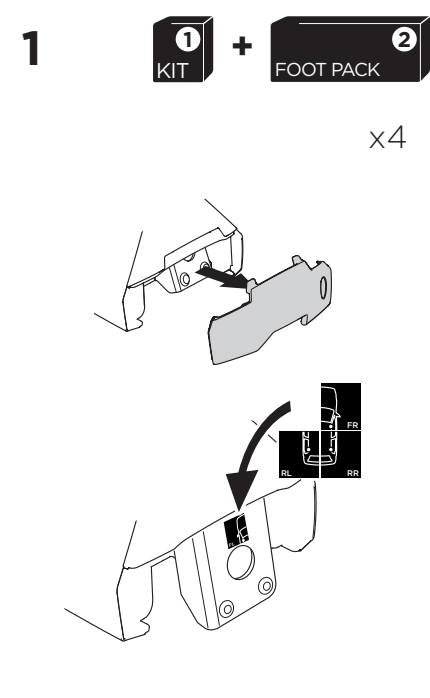

1

Kit 5118 TOYOTA RAV4 (Mk. III), 5-dr SUV, 05-12

ISO 11154-E

THULE WingBar Evo	THULE WingBar Edge	THULE WingBar	THULE SquareBar	Evo X (scale)	Edge X (scale)
TOYOTA RAV4 (Mk. III), 5-dr SUV, 05-12				42,5	L
THULE ProBar	THULE SlideBar				X (mm/inch)
TOYOTA RAV4 (Mk. III), 5-dr SUV, 05-12				1076 mm / 42 3/8"	

THULE WingBar Evo	THULE WingBar Edge	THULE WingBar	THULE SquareBar	Evo Y (scale)	Edge Y (scale)
TOYOTA RAV4 (Mk. III), 5-dr SUV, 05-12				38,5	B
THULE ProBar	THULE SlideBar				Y (mm/inch)
TOYOTA RAV4 (Mk. III), 5-dr SUV, 05-12				1036 mm / 40 3/4"	

	W (mm/inch)	Z (mm/inch)
TOYOTA RAV4 (Mk. III), 5-dr SUV, 05-12	700 mm / 27 1/2"	430 mm / 16 7/8"