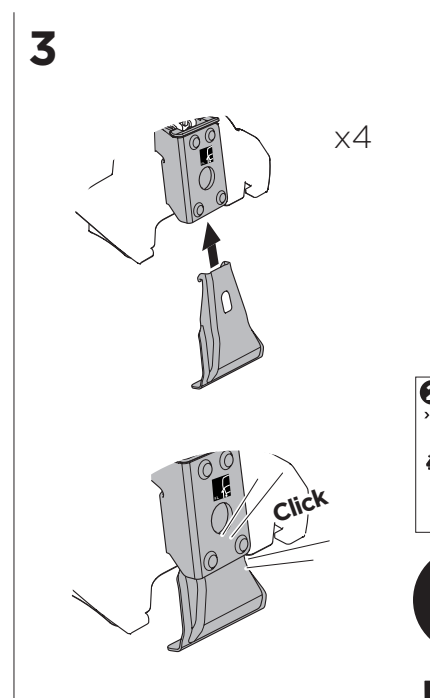

1

Kit 5118 TOYOTA RAV4 (Mk. III), 5-dr SUV, 05-12

ISO 11154-E

THULE WingBar Evo	THULE WingBar Edge	THULE WingBar	THULE SquareBar	Evo X (scale)	Edge X (scale)
TOYOTA RAV4 (Mk. III), 5-dr SUV, 05-12				42,5	L
THULE ProBar	THULE SlideBar				X (mm/inch)
TOYOTA RAV4 (Mk. III), 5-dr SUV, 05-12				1076 mm / 42 3/8"	

THULE WingBar Evo	THULE WingBar Edge	THULE WingBar	THULE SquareBar	Evo Y (scale)	Edge Y (scale)
TOYOTA RAV4 (Mk. III), 5-dr SUV, 05-12				38,5	B
THULE ProBar	THULE SlideBar				Y (mm/inch)
TOYOTA RAV4 (Mk. III), 5-dr SUV, 05-12				1036 mm / 40 3/4"	

	W (mm/inch)	Z (mm/inch)
TOYOTA RAV4 (Mk. III), 5-dr SUV, 05-12	700 mm / 27 1/2"	430 mm / 16 7/8"