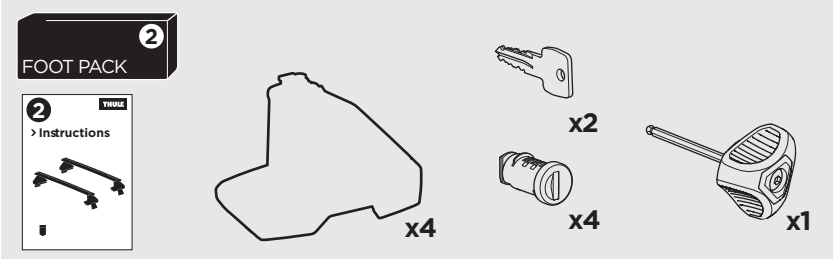

1

Kit 5118 TOYOTA RAV4 (Mk. III), 5-dr SUV, 05-12

ISO 11154-E

THULE WingBar Evo	THULE WingBar Edge	THULE WingBar	THULE SquareBar	Evo X (scale)	Edge X (scale)
TOYOTA RAV4 (Mk. III), 5-dr SUV, 05-12				42,5	L
THULE ProBar	THULE SlideBar				X (mm/inch)
TOYOTA RAV4 (Mk. III), 5-dr SUV, 05-12				1076 mm / 42 3/8"	

THULE WingBar Evo	THULE WingBar Edge	THULE WingBar	THULE SquareBar	Evo Y (scale)	Edge Y (scale)
TOYOTA RAV4 (Mk. III), 5-dr SUV, 05-12				38,5	B
THULE ProBar	THULE SlideBar				Y (mm/inch)
TOYOTA RAV4 (Mk. III), 5-dr SUV, 05-12				1036 mm / 40 3/4"	

	W (mm/inch)	Z (mm/inch)
TOYOTA RAV4 (Mk. III), 5-dr SUV, 05-12	700 mm / 27 1/2"	430 mm / 16 7/8"