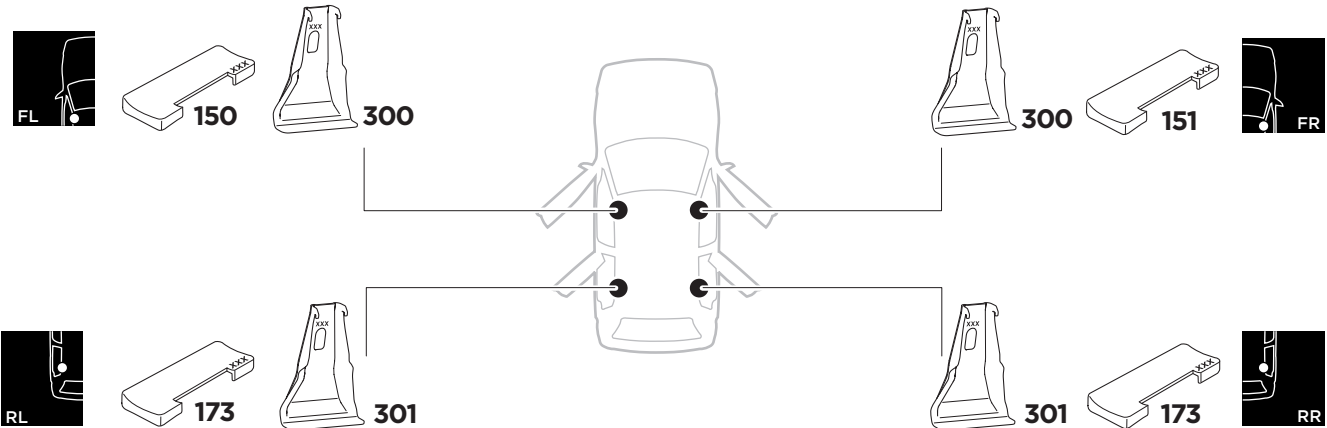

1

Kit 5118 TOYOTA RAV4 (Mk. III), 5-dr SUV, 05-12

ISO 11154-E

THULE WingBar Evo	THULE WingBar Edge	THULE WingBar	THULE SquareBar	Evo X (scale)	Edge X (scale)
TOYOTA RAV4 (Mk. III), 5-dr SUV, 05-12				42,5	L
THULE ProBar	THULE SlideBar				X (mm/inch)
TOYOTA RAV4 (Mk. III), 5-dr SUV, 05-12				1076 mm / 42 3/8"	

THULE WingBar Evo	THULE WingBar Edge	THULE WingBar	THULE SquareBar	Evo Y (scale)	Edge Y (scale)
TOYOTA RAV4 (Mk. III), 5-dr SUV, 05-12				38,5	B
THULE ProBar	THULE SlideBar				Y (mm/inch)
TOYOTA RAV4 (Mk. III), 5-dr SUV, 05-12				1036 mm / 40 3/4"	

	W (mm/inch)	Z (mm/inch)
TOYOTA RAV4 (Mk. III), 5-dr SUV, 05-12	700 mm / 27 1/2"	430 mm / 16 7/8"