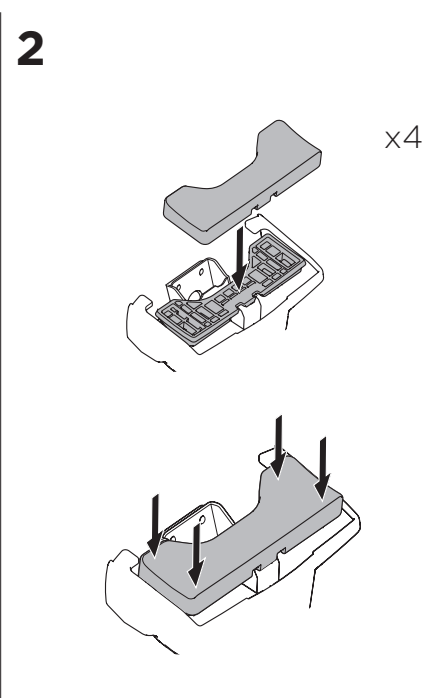

1

Kit 5118 TOYOTA RAV4 (Mk. III), 5-dr SUV, 05-12

ISO 11154-E

THULE WingBar Evo	THULE WingBar Edge	THULE WingBar	THULE SquareBar	Evo X (scale)	Edge X (scale)
TOYOTA RAV4 (Mk. III), 5-dr SUV, 05-12				42,5	L
THULE ProBar	THULE SlideBar				X (mm/inch)
TOYOTA RAV4 (Mk. III), 5-dr SUV, 05-12				1076 mm / 42 3/8"	

THULE WingBar Evo	THULE WingBar Edge	THULE WingBar	THULE SquareBar	Evo Y (scale)	Edge Y (scale)
TOYOTA RAV4 (Mk. III), 5-dr SUV, 05-12				38,5	B
THULE ProBar	THULE SlideBar				Y (mm/inch)
TOYOTA RAV4 (Mk. III), 5-dr SUV, 05-12				1036 mm / 40 3/4"	

	W (mm/inch)	Z (mm/inch)
TOYOTA RAV4 (Mk. III), 5-dr SUV, 05-12	700 mm / 27 1/2"	430 mm / 16 7/8"