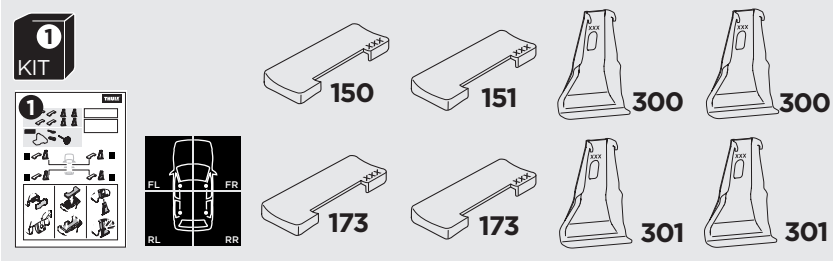

1

Kit 5118 TOYOTA RAV4 (Mk. III), 5-dr SUV, 05-12

ISO 11154-E

THULE WingBar Evo	THULE WingBar Edge	THULE WingBar	THULE SquareBar	Evo X (scale)	Edge X (scale)
TOYOTA RAV4 (Mk. III), 5-dr SUV, 05-12				42,5	L
THULE ProBar	THULE SlideBar				X (mm/inch)
TOYOTA RAV4 (Mk. III), 5-dr SUV, 05-12				1076 mm / 42 3/8"	

THULE WingBar Evo	THULE WingBar Edge	THULE WingBar	THULE SquareBar	Evo Y (scale)	Edge Y (scale)
TOYOTA RAV4 (Mk. III), 5-dr SUV, 05-12				38,5	B
THULE ProBar	THULE SlideBar				Y (mm/inch)
TOYOTA RAV4 (Mk. III), 5-dr SUV, 05-12				1036 mm / 40 3/4"	

	W (mm/inch)	Z (mm/inch)
TOYOTA RAV4 (Mk. III), 5-dr SUV, 05-12	700 mm / 27 1/2"	430 mm / 16 7/8"