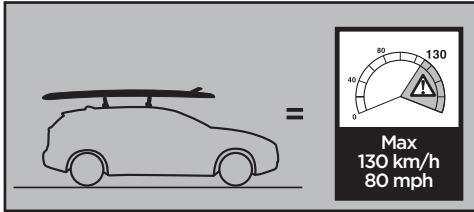

EN Accessories	UK Аксессуары	831 USA	839 USA
DE Zubehör	BG Принадлежности	832 USA	855
FR Accessoires	CS Doplňky	841	
NL Accessoires	SK Príslušenstvo		x2
IT Accessori	SL Dodatki		
ES Accesorios	HR/BiH Dodaci		
PT Acessórios	RO Accesorii		
SV Tillbehör	HU Tartozékok		
DK Tilbehør	EL Εξαρτήματα		
NO Tilbehør	TR Aksesuarlar		
FI Lisävarusteet	AR الملحقات		
ET Lisavarustus	HE אביזרים		
LV Piederumi	ZH 附件	882/XAdapt12	
LT Priedai	JA アクセサリー	x4	x4
PL Akcesoria	KO 액세서리		x1
RU Аксессуары	TH อุปกรณ์เสริม		

Thule One-Key System

512		(x2)
544		(x4)
596		(x6)
588		(x8)
452		(x12)