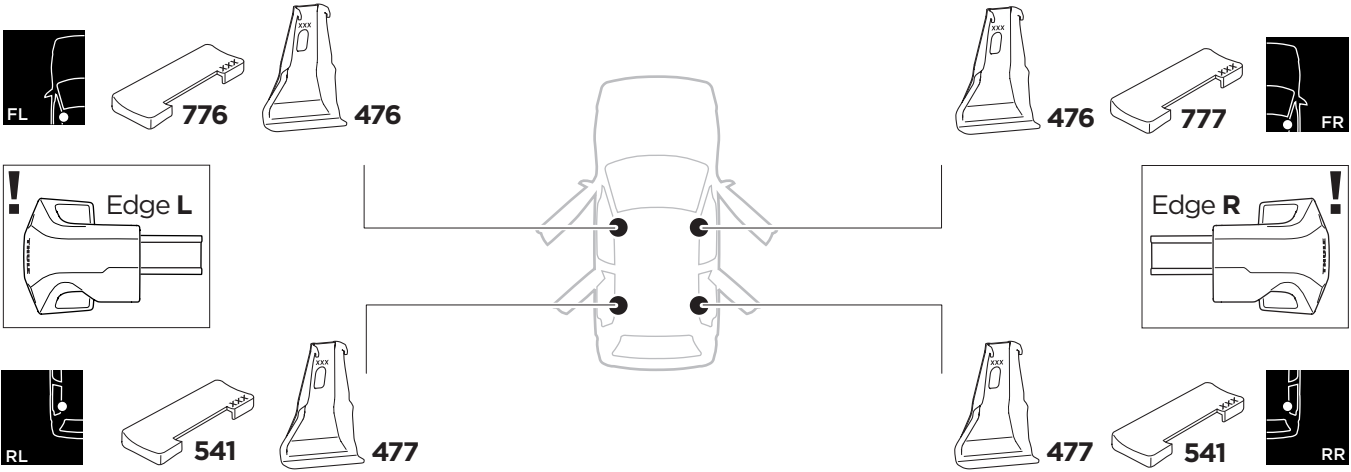

1

Kit 145236

VOLKSWAGEN Golf (Mk.VIII), 5-dr Hatchback, 20-

ISO 11154-E

THULE WingBar Evo	THULE WingBar Edge	THULE WingBar	THULE SquareBar Evo	Evo X (scale)	Edge X (scale)
VOLKSWAGEN Golf (Mk.VIII), 5-dr Hatchback, 20-				39	A
THULE ProBar Evo	THULE SlideBar Evo				X (mm/inch)
VOLKSWAGEN Golf (Mk.VIII), 5-dr Hatchback, 20-				1041 mm / 41"	

THULE WingBar Evo	THULE WingBar Edge	THULE WingBar	THULE SquareBar Evo	Evo Y (scale)	Edge Y (scale)
VOLKSWAGEN Golf (Mk.VIII), 5-dr Hatchback, 20-				32	O
THULE ProBar Evo	THULE SlideBar Evo				Y (mm/inch)
VOLKSWAGEN Golf (Mk.VIII), 5-dr Hatchback, 20-				971 mm / 38 1/4"	

	W (mm/inch)	Z (mm/inch)
VOLKSWAGEN Golf (Mk.VIII), 5-dr Hatchback, 20-	720 mm / 28 3/8"	230 mm / 9"