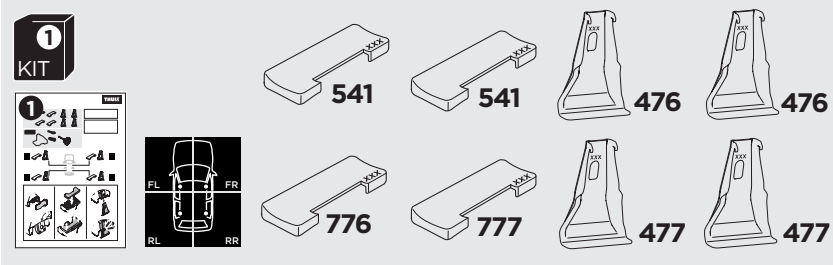

1

Kit 145236

VOLKSWAGEN Golf (Mk.VIII), 5-dr Hatchback, 20-

ISO 11154-E

THULE WingBar Evo	THULE WingBar Edge	THULE WingBar	THULE SquareBar Evo	Evo X (scale)	Edge X (scale)
VOLKSWAGEN Golf (Mk.VIII), 5-dr Hatchback, 20-				39	A
THULE ProBar Evo	THULE SlideBar Evo				X (mm/inch)
VOLKSWAGEN Golf (Mk.VIII), 5-dr Hatchback, 20-				1041 mm / 41"	

THULE WingBar Evo	THULE WingBar Edge	THULE WingBar	THULE SquareBar Evo	Evo Y (scale)	Edge Y (scale)
VOLKSWAGEN Golf (Mk.VIII), 5-dr Hatchback, 20-				32	O
THULE ProBar Evo	THULE SlideBar Evo				Y (mm/inch)
VOLKSWAGEN Golf (Mk.VIII), 5-dr Hatchback, 20-				971 mm / 38 1/4"	

	W (mm/inch)	Z (mm/inch)
VOLKSWAGEN Golf (Mk.VIII), 5-dr Hatchback, 20-	720 mm / 28 3/8"	230 mm / 9"