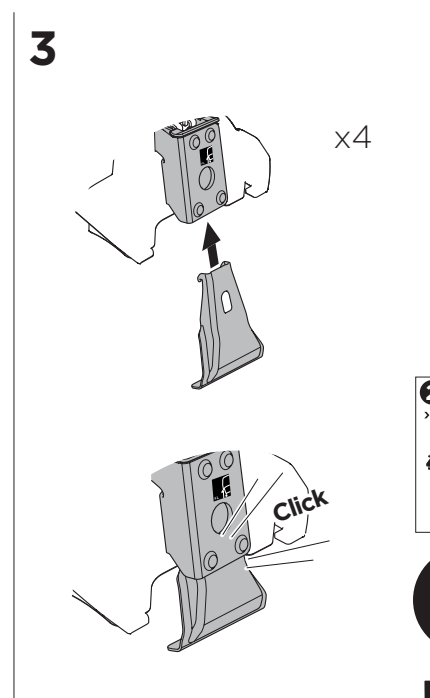

1

Kit 5109

TOYOTA Auris, 5-dr Hatchback, 06-12

ISO 11154-E

THULE WingBar Evo	THULE WingBar Edge	THULE WingBar	THULE SquareBar	Evo X (scale)	Edge X (scale)
TOYOTA Auris, 5-dr Hatchback, 06-12				38	C

THULE ProBar	THULE SlideBar	X (mm/inch)		
TOYOTA Auris, 5-dr Hatchback, 06-12		1031 mm / 40 5/8"		