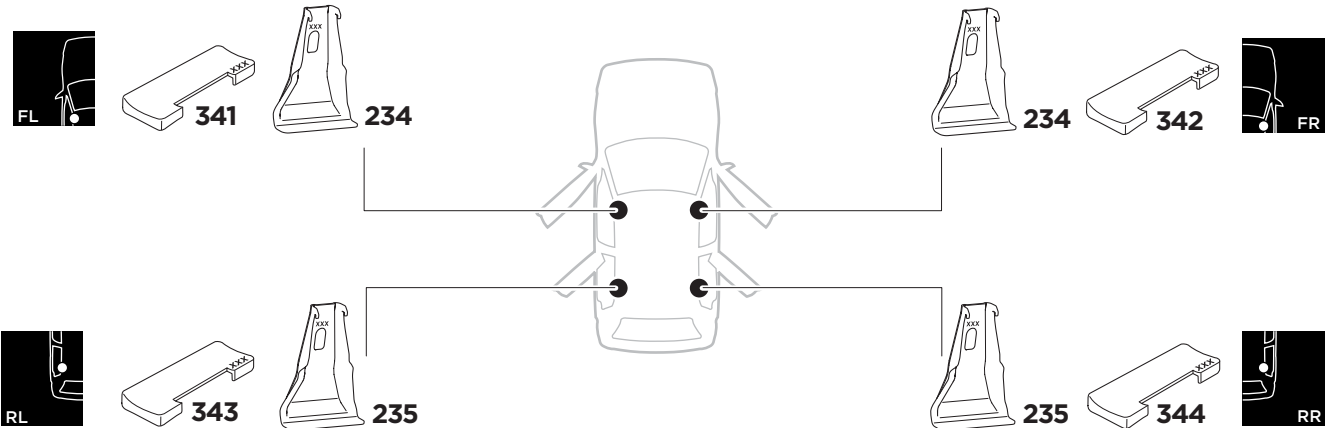

1

Kit 5109

TOYOTA Auris, 5-dr Hatchback, 06-12

ISO 11154-E

THULE WingBar Evo	THULE WingBar Edge	THULE WingBar	THULE SquareBar	Evo X (scale)	Edge X (scale)
TOYOTA Auris, 5-dr Hatchback, 06-12				38	C

THULE ProBar	THULE SlideBar	X (mm/inch)		
TOYOTA Auris, 5-dr Hatchback, 06-12		1031 mm / 40 5/8"		

THULE WingBar Evo	THULE WingBar Edge	THULE WingBar	THULE SquareBar	Evo Y (scale)	Edge Y (scale)
TOYOTA Auris, 5-dr Hatchback, 06-12				35,5	H

THULE ProBar	THULE SlideBar	Y (mm/inch)		
TOYOTA Auris, 5-dr Hatchback, 06-12		1006 mm / 39 5/8"		

	W (mm/inch)	Z (mm/inch)
TOYOTA Auris, 5-dr Hatchback, 06-12	700 mm / 27 1/2"	240 mm / 9 1/2"