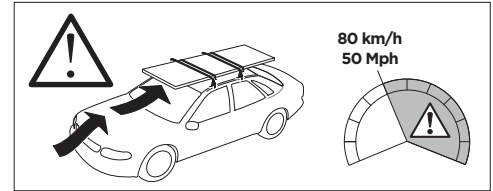

1

Kit 5109

TOYOTA Auris, 5-dr Hatchback, 06-12

ISO 11154-E

THULE WingBar Evo	THULE WingBar Edge	THULE WingBar	THULE SquareBar	Evo X (scale)	Edge X (scale)
TOYOTA Auris, 5-dr Hatchback, 06-12				38	C

THULE ProBar	THULE SlideBar	X (mm/inch)		
TOYOTA Auris, 5-dr Hatchback, 06-12		1031 mm / 40 5/8"		