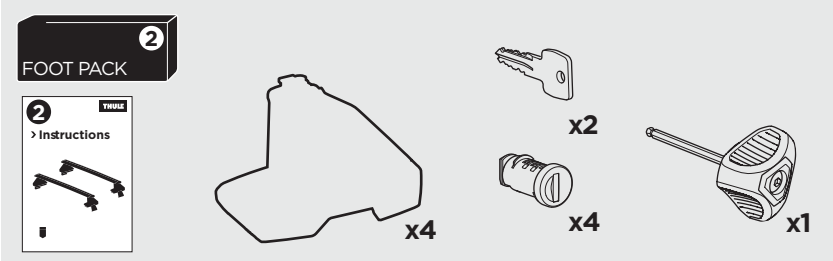

1

Kit 5109

TOYOTA Auris, 5-dr Hatchback, 06-12

ISO 11154-E

THULE WingBar Evo	THULE WingBar Edge	THULE WingBar	THULE SquareBar	Evo X (scale)	Edge X (scale)
TOYOTA Auris, 5-dr Hatchback, 06-12				38	C

THULE ProBar	THULE SlideBar	X (mm/inch)		
TOYOTA Auris, 5-dr Hatchback, 06-12		1031 mm / 40 5/8"		

THULE WingBar Evo	THULE WingBar Edge	THULE WingBar	THULE SquareBar	Evo Y (scale)	Edge Y (scale)
TOYOTA Auris, 5-dr Hatchback, 06-12				35,5	H

THULE ProBar	THULE SlideBar	Y (mm/inch)		
TOYOTA Auris, 5-dr Hatchback, 06-12		1006 mm / 39 5/8"		

	W (mm/inch)	Z (mm/inch)
TOYOTA Auris, 5-dr Hatchback, 06-12	700 mm / 27 1/2"	240 mm / 9 1/2"