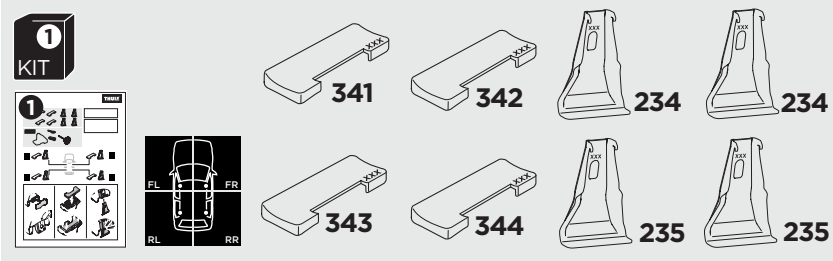

1

Kit 5109

TOYOTA Auris, 5-dr Hatchback, 06-12

ISO 11154-E

THULE WingBar Evo	THULE WingBar Edge	THULE WingBar	THULE SquareBar	Evo X (scale)	Edge X (scale)
TOYOTA Auris, 5-dr Hatchback, 06-12				38	C

THULE ProBar	THULE SlideBar	X (mm/inch)		
TOYOTA Auris, 5-dr Hatchback, 06-12		1031 mm / 40 5/8"		

THULE WingBar Evo	THULE WingBar Edge	THULE WingBar	THULE SquareBar	Evo Y (scale)	Edge Y (scale)
TOYOTA Auris, 5-dr Hatchback, 06-12				35,5	H

THULE ProBar	THULE SlideBar	Y (mm/inch)		
TOYOTA Auris, 5-dr Hatchback, 06-12		1006 mm / 39 5/8"		

	W (mm/inch)	Z (mm/inch)
TOYOTA Auris, 5-dr Hatchback, 06-12	700 mm / 27 1/2"	240 mm / 9 1/2"