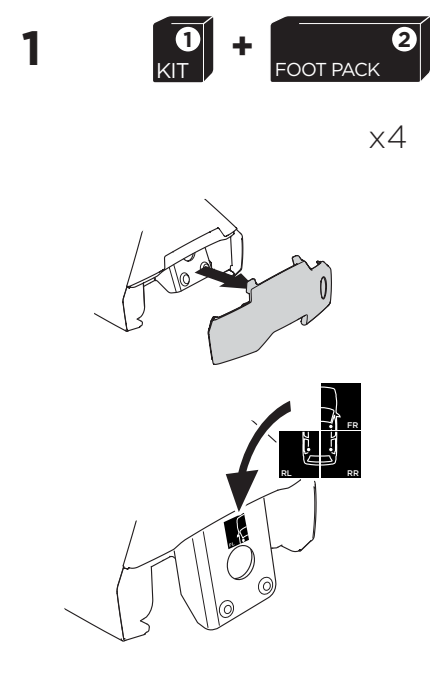

1

Kit 5109

TOYOTA Auris, 5-dr Hatchback, 06-12

ISO 11154-E