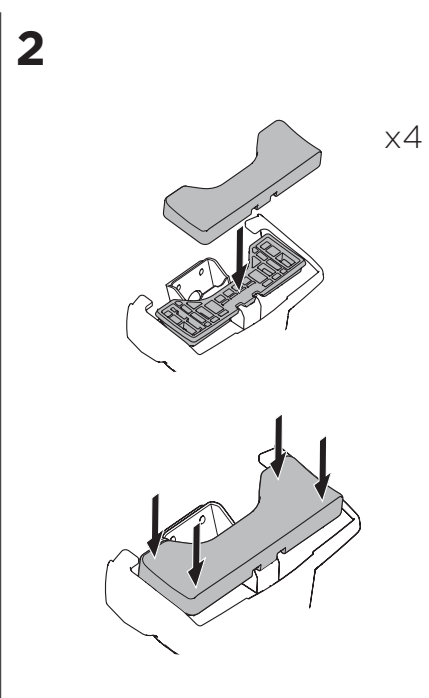

1

Kit 5109

TOYOTA Auris, 5-dr Hatchback, 06-12

ISO 11154-E

THULE WingBar Evo	THULE WingBar Edge	THULE WingBar	THULE SquareBar	Evo X (scale)	Edge X (scale)
TOYOTA Auris, 5-dr Hatchback, 06-12				38	C

THULE ProBar	THULE SlideBar	X (mm/inch)		
TOYOTA Auris, 5-dr Hatchback, 06-12		1031 mm / 40 5/8"		

THULE WingBar Evo	THULE WingBar Edge	THULE WingBar	THULE SquareBar	Evo Y (scale)	Edge Y (scale)
TOYOTA Auris, 5-dr Hatchback, 06-12				35,5	H

THULE ProBar	THULE SlideBar	Y (mm/inch)		
TOYOTA Auris, 5-dr Hatchback, 06-12		1006 mm / 39 5/8"		

	W (mm/inch)	Z (mm/inch)
TOYOTA Auris, 5-dr Hatchback, 06-12	700 mm / 27 1/2"	240 mm / 9 1/2"