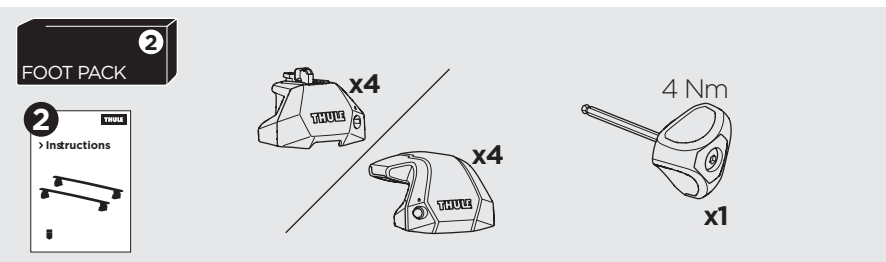

## Kit 187123

ISUZU Como, 5-dr Bus, 12-  
 ISUZU Como, 5-dr Van, 12-  
 NISSAN NV350, 5-dr Bus, 12-  
 NISSAN NV350, 5-dr Van, 12-

This kit is only for vehicles with fixpoint mounting.

1

2

3 **A**

**B**

4