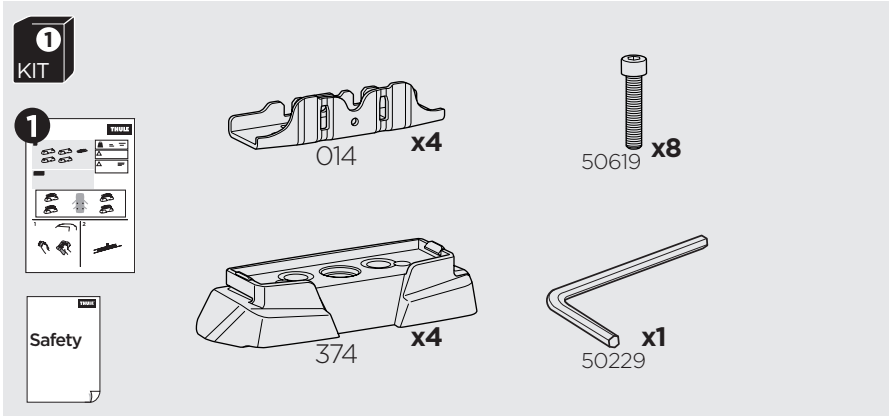

## Kit 187123

ISUZU Como, 5-dr Bus, 12-  
 ISUZU Como, 5-dr Van, 12-  
 NISSAN NV350, 5-dr Bus, 12-  
 NISSAN NV350, 5-dr Van, 12-

This kit is only for vehicles with fixpoint mounting.

1

2

3 **A**

**B**

4