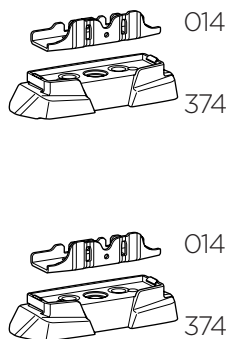

## Kit 187123

ISUZU Como, 5-dr Bus, 12-  
 ISUZU Como, 5-dr Van, 12-  
 NISSAN NV350, 5-dr Bus, 12-  
 NISSAN NV350, 5-dr Van, 12-

This kit is only for vehicles with fixpoint mounting.

1

2

3 **A**

**B**

4