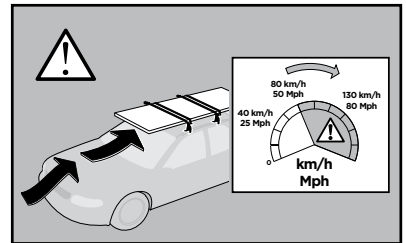

# > Instructions

**FORD S-Max, 5-dr MPV, 06-\***

\* Without fixpoint and with glassroof

ISO 11154-E

65 x2

249 x1

250 x1

807 x2

956 x2

x1

x1

1

	X (scale)	X (mm)	X (inch)
<b>FORD S-Max, 5-dr MPV, 06-*</b>	<b>55</b>	<b>1201</b>	<b>47 1/4</b>

	Y (scale)	Y (mm)	Y (inch)
<b>FORD S-Max, 5-dr MPV, 06-*</b>	<b>55,5</b>	<b>1206</b>	<b>47 1/2</b>