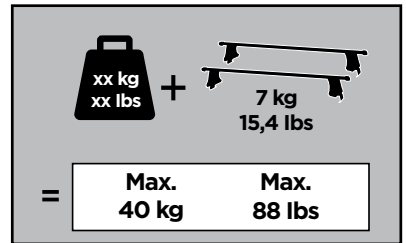

# > Instructions

**FORD S-Max, 5-dr MPV, 06-\***

\* Without fixpoint and with glassroof

ISO 11154-E

65 x2

249 x1

250 x1

807 x2

956 x2

x1

x1

1

	X (scale)	X (mm)	X (inch)
<b>FORD S-Max, 5-dr MPV, 06-*</b>	<b>55</b>	<b>1201</b>	<b>47 1/4</b>

	Y (scale)	Y (mm)	Y (inch)
<b>FORD S-Max, 5-dr MPV, 06-*</b>	<b>55,5</b>	<b>1206</b>	<b>47 1/2</b>

**2**

**FORD S-Max, 5-dr MPV, 06-\***

**3**

	W (mm)	Z (mm)	W (inch)	Z (inch)
<b>FORD S-Max</b> , 5-dr MPV, 06-*	<b>420</b>	<b>735</b>	<b>16 1/2</b>	<b>28 7/8</b>