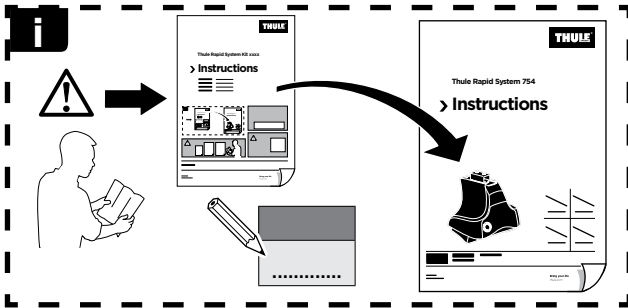

# > Instructions

**FORD S-Max, 5-dr MPV, 06-\***

\* Without fixpoint and with glassroof

ISO 11154-E

65 x2

249 x1

250 x1

807 x2