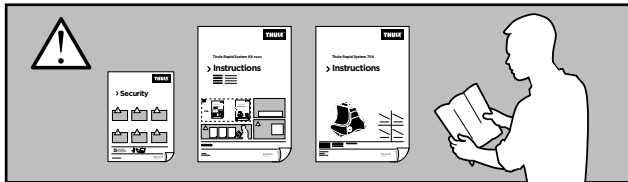

# > Instructions

**FORD S-Max, 5-dr MPV, 06-\***

\* Without fixpoint and with glassroof

ISO 11154-E

65 x2

249 x1

250 x1

807 x2