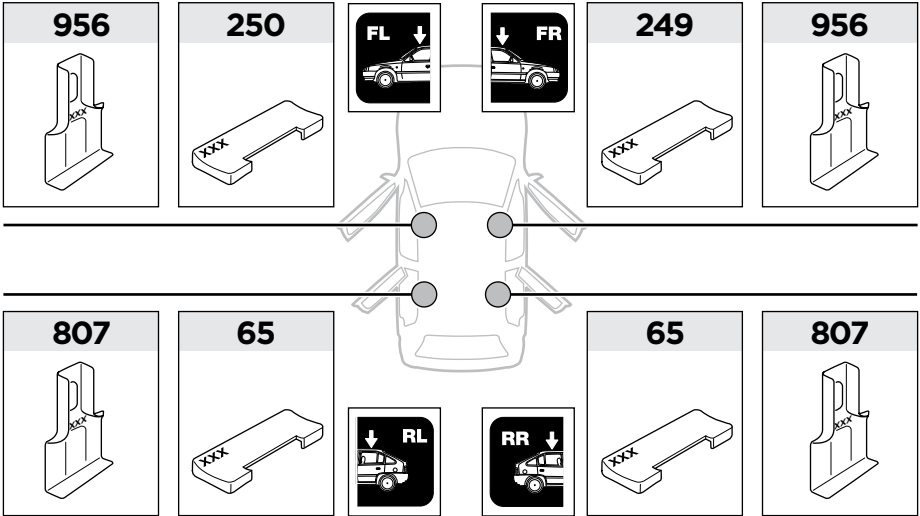

# > Instructions

**FORD S-Max, 5-dr MPV, 06-\***

\* Without fixpoint and with glassroof

ISO 11154-E

65 x2

249 x1

250 x1

807 x2

956 x2

x1

x1

1

	X (scale)	X (mm)	X (inch)
<b>FORD S-Max, 5-dr MPV, 06-*</b>	<b>55</b>	<b>1201</b>	<b>47 1/4</b>

	Y (scale)	Y (mm)	Y (inch)
<b>FORD S-Max, 5-dr MPV, 06-*</b>	<b>55,5</b>	<b>1206</b>	<b>47 1/2</b>

**2**

**FORD S-Max, 5-dr MPV, 06-\***

**3**

	W (mm)	Z (mm)	W (inch)	Z (inch)
<b>FORD S-Max</b> , 5-dr MPV, 06-*	<b>420</b>	<b>735</b>	<b>16 1/2</b>	<b>28 7/8</b>