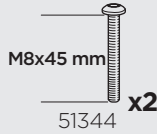

This kit is only for vehicles with fixpoint mounting.