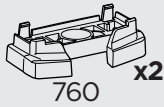

8 Nm

This kit is only for vehicles with fixpoint mounting.

x2

1

A

B

i

x6