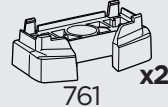

8 Nm

This kit is only for vehicles with fixpoint mounting.

x2

1

A

B

i

x6