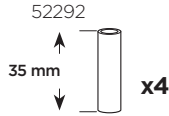

Thule XT Kit 3174

> Instructions

BMW 3-Series (G20), 4-dr Sedan, 19-

This kit is only for vehicles with fixpoint mounting.

ISO 11154-E

183174

C.20190617
509-3174-01

Bring your life
thule.com