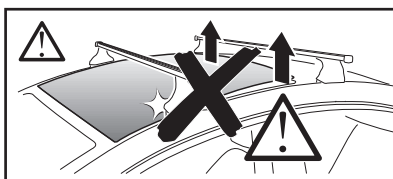

Thule XT Kit 3174

> Instructions

BMW 3-Series (G20), 4-dr Sedan, 19-

This kit is only for vehicles with fixpoint mounting.

ISO 11154-E

183174

C.20190617
509-3174-01

Bring your life
thule.com