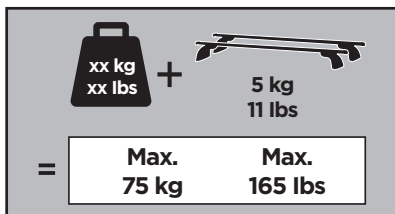

Thule XT Kit 3174

> Instructions

BMW 3-Series (G20), 4-dr Sedan, 19-

This kit is only for vehicles with fixpoint mounting.

ISO 11154-E

183174

C.20190617
509-3174-01

Bring your life
thule.com