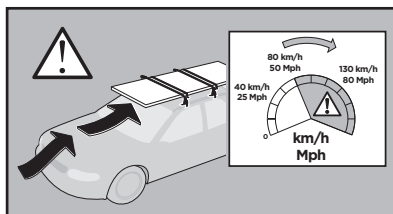

Thule XT Kit 3174

> Instructions

BMW 3-Series (G20), 4-dr Sedan, 19-

This kit is only for vehicles with fixpoint mounting.

ISO 11154-E

183174

C.20190617
509-3174-01

Bring your life
thule.com