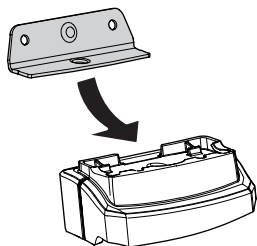

2 A

B

x1

EN Only a few turns
DE Nur wenige Umdrehungen
FR Quelques tours uniquement
NL Slechts enkele slagen
IT Solo qualche giro
ES Sólo algunas vueltas
PT Apenas algumas voltas
SV Endast några varv
DK Kun nogle få omgange
NO Bare noen få omdreinger
FI Vain muutama kierros

ET Ainult mõni pööre
LV Tikai dažī apgriezieni
LT Tik keli pasukimai
PL Wystarczy kilka obrotów
RU Только несколько оборотов
UK Лише декілька обертів
BG Само няколко завъртания
CS Pouze několik otáčecí
SK Len niekoľko otáčok
SL Le nekaj obratov
HR/BIH Samo nekoliko okreta

RO Doar câteva rotiri
HU Csak néhány fordítás
EL Μόνο λίγες περιστροφές
TR Yalnızca birkaç tur

بعض دورات فقط **AR**
רק מספר סיבובים **HE**

ZH 仅几圈
JA 2 ~ 3 回転のみ
KO 몇 번만 돌리면 됨
TH เพียงสองสามรอบ

3