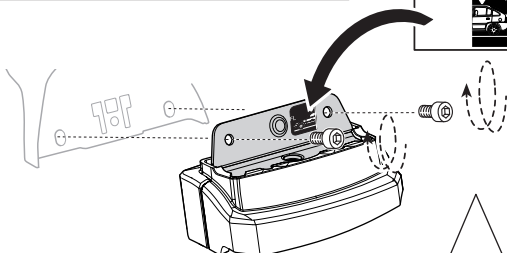

2 A

B

x1

EN Only a few turns
DE Nur wenige Umdrehungen
FR Quelques tours uniquement
NL Slechts enkele slagen
IT Solo qualche giro
ES Sólo algunas vueltas
PT Apenas algumas voltas
SV Endast några varv
DK Kun nogle få omgange
NO Bare noen få omdreinger
FI Vain muutama kierros

ET Ainult mõni pööre
LV Tikai dažī apgriezieni
LT Tik keli pasukimai
PL Wystarczy kilka obrotów
RU Только несколько оборотов
UK Лише декілька обертів
BG Само няколко завъртания
CS Pouze několik otáčecí
SK Len niekoľko otáčok
SL Le nekaj obratov
HR/BIH Samo nekoliko okreta

RO Doar câteva rotiri
HU Csak néhány fordítás
EL Μόνο λίγες περιστροφές
TR Yalnızca birkaç tur

بعض دورات فقط **AR**
רק מספר סיבובים **HE**

ZH 仅几圈
JA 2 ~ 3 回転のみ
KO 몇 번만 돌리면 됨
TH เพียงสองสามรอบ

3