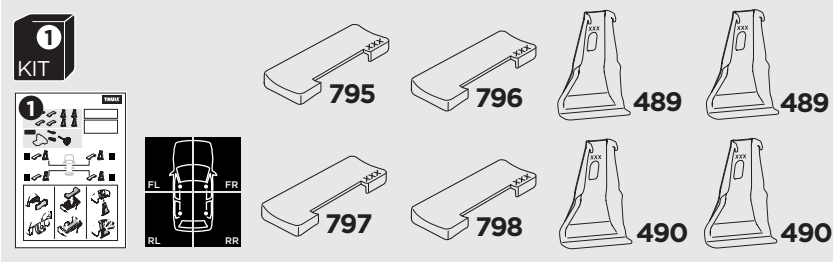

1

Kit 145268

TOYOTA Yaris, 5-dr Hatchback, 21-

ISO 11154-E

THULE WingBar Evo	THULE WingBar Edge	THULE WingBar	THULE SquareBar Evo	Evo X (scale)	Edge X (scale)
TOYOTA Yaris, 5-dr hatchback, 21-				23	0

THULE ProBar Evo	THULE SlideBar Evo	X (mm/inch)		
TOYOTA Yaris, 5-dr hatchback, 21-		881 mm / 34 5/8"		

THULE WingBar Evo	THULE WingBar Edge	THULE WingBar	THULE SquareBar Evo	Evo Y (scale)	Edge Y (scale)
TOYOTA Yaris, 5-dr hatchback, 21-				18,5	F

THULE ProBar Evo	THULE SlideBar Evo	Y (mm/inch)		
TOYOTA Yaris, 5-dr hatchback, 21-		836 mm / 32 7/8"		

	W (mm/inch)	Z (mm/inch)
TOYOTA Yaris, 5-dr hatchback, 21-	720 mm / 28 3/8"	255 mm / 10"