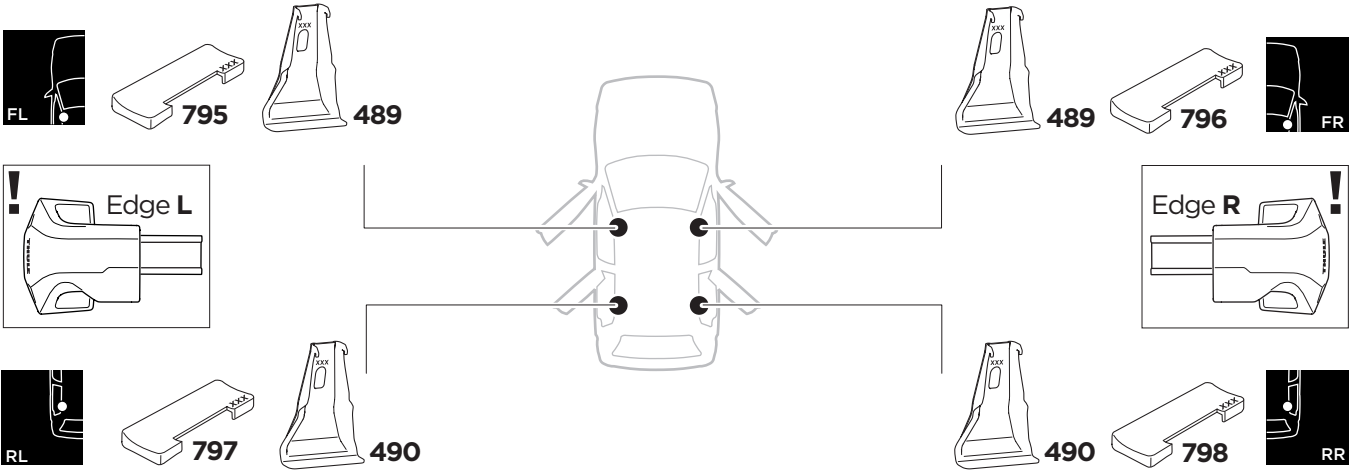

1

Kit 145268

TOYOTA Yaris, 5-dr Hatchback, 21-

ISO 11154-E

THULE WingBar Evo	THULE WingBar Edge	THULE WingBar	THULE SquareBar Evo	Evo X (scale)	Edge X (scale)
TOYOTA Yaris, 5-dr hatchback, 21-				23	0

THULE ProBar Evo	THULE SlideBar Evo	X (mm/inch)		
TOYOTA Yaris, 5-dr hatchback, 21-		881 mm / 34 5/8"		

THULE WingBar Evo	THULE WingBar Edge	THULE WingBar	THULE SquareBar Evo	Evo Y (scale)	Edge Y (scale)
TOYOTA Yaris, 5-dr hatchback, 21-				18,5	F

THULE ProBar Evo	THULE SlideBar Evo	Y (mm/inch)		
TOYOTA Yaris, 5-dr hatchback, 21-		836 mm / 32 7/8"		

	W (mm/inch)	Z (mm/inch)
TOYOTA Yaris, 5-dr hatchback, 21-	720 mm / 28 3/8"	255 mm / 10"