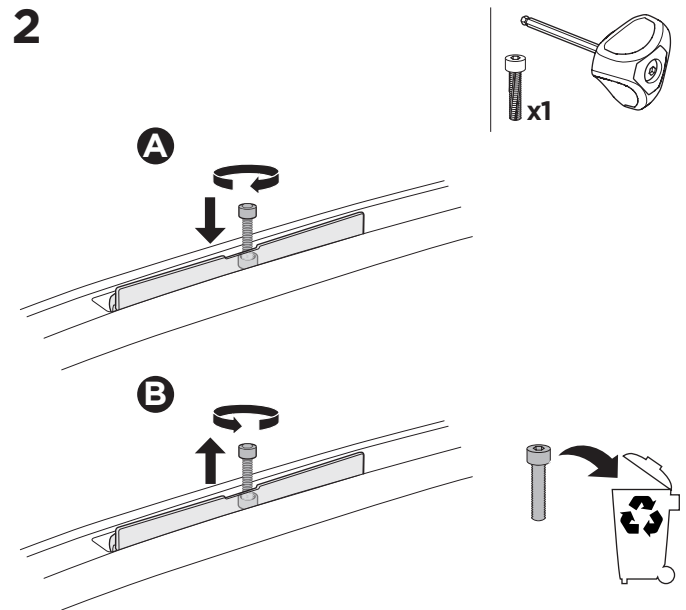

## Kit 187093

BMW 1-Series (F40), 5-dr Hatchback, 20-

ISO 11154-E

This kit is only for vehicles with fixpoint mounting.

3

4

5

6