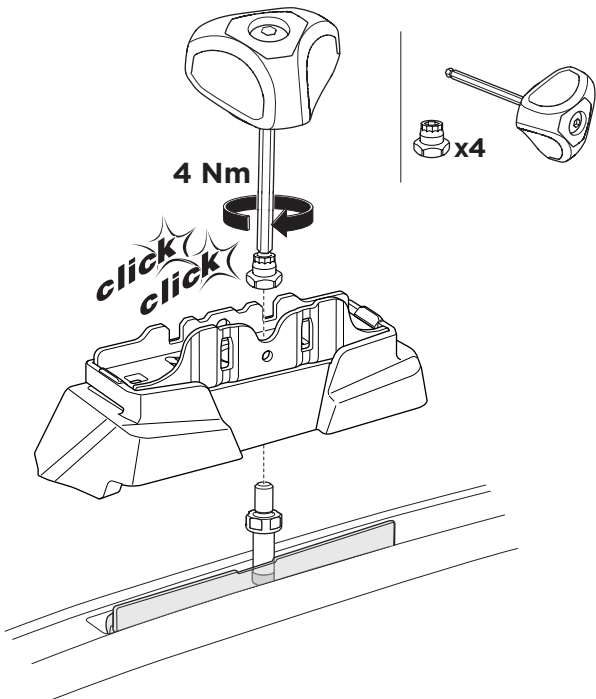

## Kit 187093

BMW 1-Series (F40), 5-dr Hatchback, 20-

ISO 11154-E

This kit is only for vehicles with fixpoint mounting.

3

4

5

6