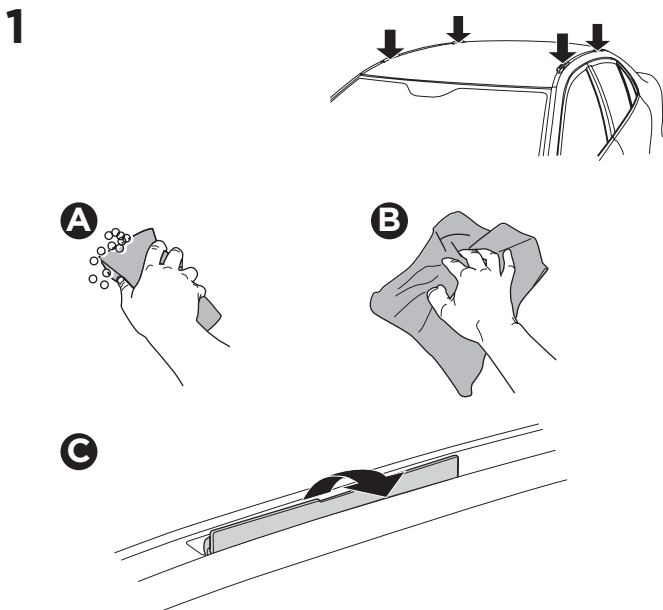

## Kit 187093

BMW 1-Series (F40), 5-dr Hatchback, 20-

ISO 11154-E

This kit is only for vehicles with fixpoint mounting.

3

4

5

6