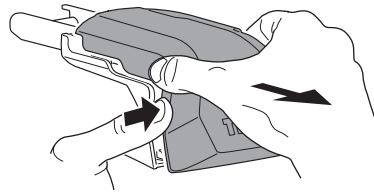

1

Kit 186121

MERCEDES C-Class (S206), 5-dr Estate, 21-

ISO 11154-E

This kit is only for vehicles with flush railing.

1

Evo

Edge