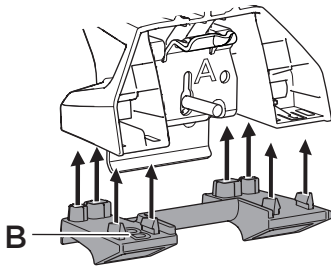

1

Kit 186121

MERCEDES C-Class (S206), 5-dr Estate, 21-

ISO 11154-E

This kit is only for vehicles with flush railing.

1

Evo

Edge

2

3

4

5

2