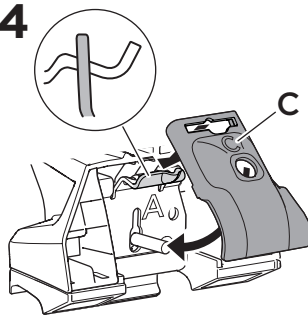

1

Kit 186121

MERCEDES C-Class (S206), 5-dr Estate, 21-

ISO 11154-E

This kit is only for vehicles with flush railing.

1

Evo

Edge

2

3

4

5

2