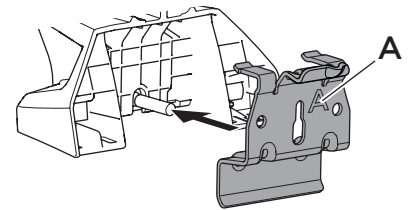

1

Kit 186121

MERCEDES C-Class (S206), 5-dr Estate, 21-

ISO 11154-E

This kit is only for vehicles with flush railing.

1

Evo

Edge

2

3

4

5

2