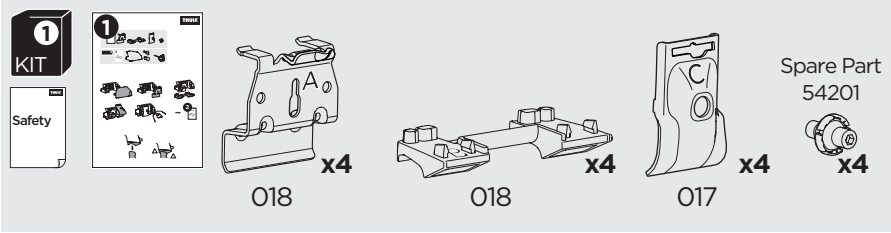

1

Kit 186121

MERCEDES C-Class (S206), 5-dr Estate, 21-

ISO 11154-E

This kit is only for vehicles with flush railing.

1

Evo

Edge