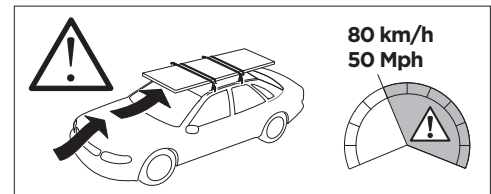

1

Kit 186121

MERCEDES C-Class (S206), 5-dr Estate, 21-

ISO 11154-E

This kit is only for vehicles with flush railing.

1

Evo

Edge