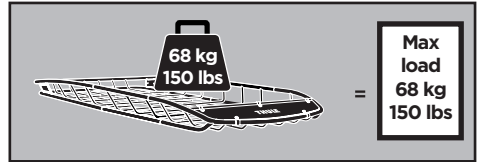

Thule Canyon Extension XT 8591XT

> Instructions

Carrier Basket Extension

CITY CRASH

Complies with ISO norm

2

i