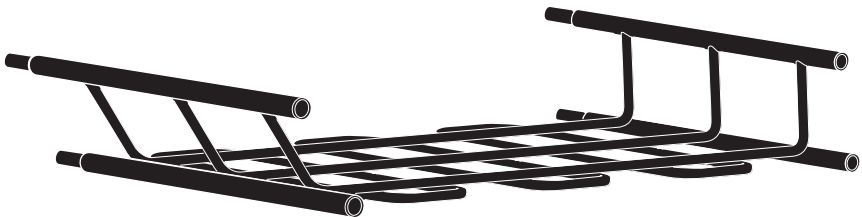

Thule Canyon Extension XT 8591XT

> Instructions

Carrier Basket Extension

CITY CRASH

Complies with ISO norm

2

i