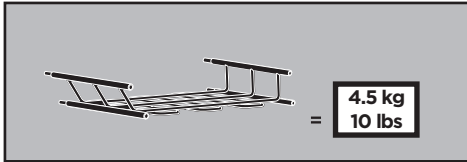

Thule Canyon Extension XT 8591XT

> Instructions

Carrier Basket Extension

CITY CRASH

Complies with ISO norm

2

i