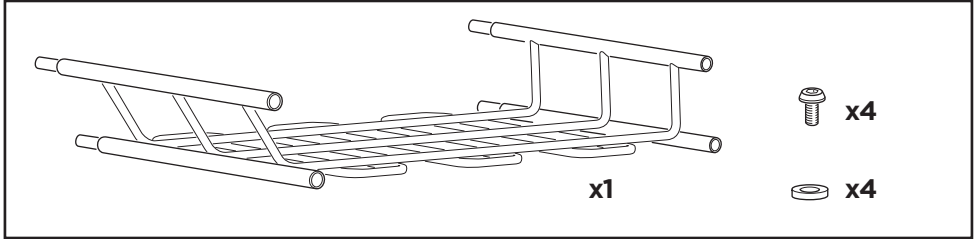

Thule Canyon Extension XT 8591XT

> Instructions

Carrier Basket Extension

CITY CRASH

Complies with ISO norm

2

i