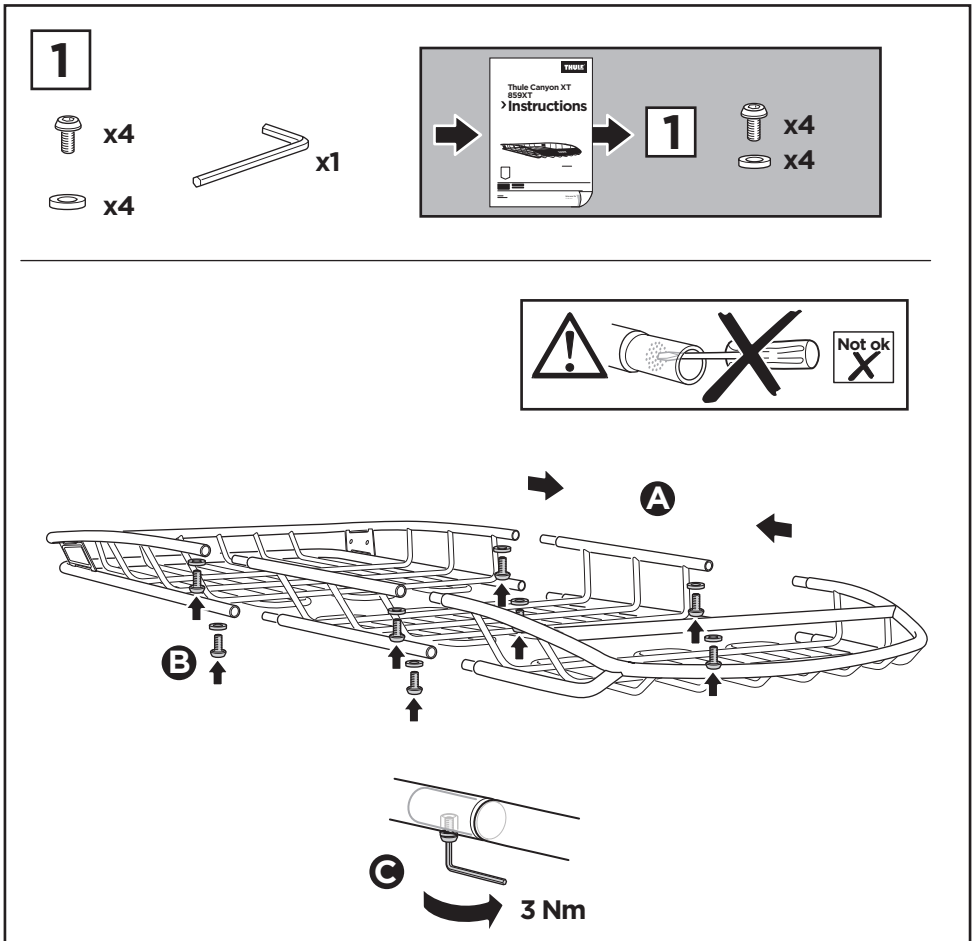

Thule Canyon Extension XT 8591XT

> Instructions

Carrier Basket Extension

CITY CRASH

Complies with ISO norm

2

i