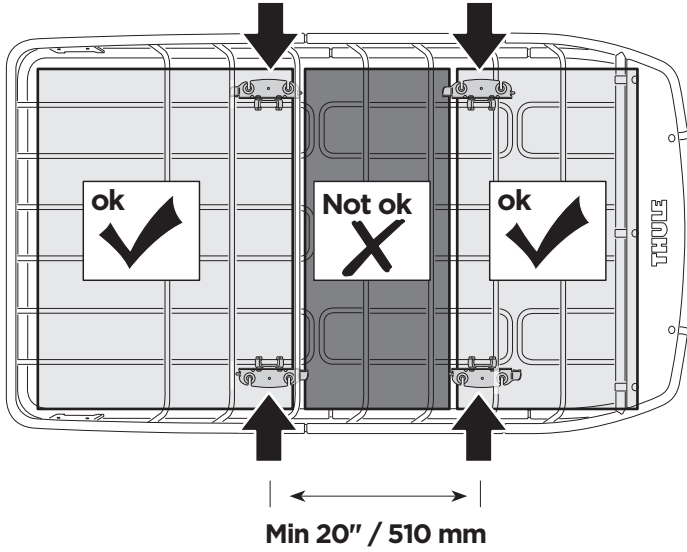

Thule Canyon Extension XT 8591XT

> Instructions

Carrier Basket Extension

CITY CRASH

Complies with ISO norm

2

i