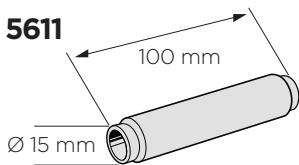

Thule Thru Axle adapter for Thule OutRide 561

> Instructions

i

Thule Sweden AB, Borggatan 5, 335 73 Hillerstorp, SWEDEN

info@thule.com

www.thule.com

501-8052-02

» PART OF THULE GROUP