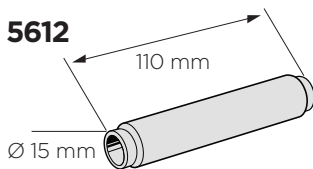

Thule Thru Axle adapter for Thule OutRide 561

> Instructions

i

Thule Sweden AB, Borggatan 5, 335 73 Hillerstorp, SWEDEN

info@thule.com

www.thule.com

501-8052-02

» PART OF THULE GROUP