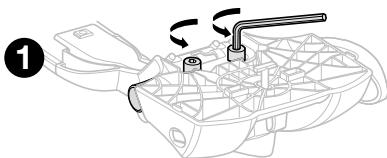

Thule Thru Axle adapter for Thule OutRide 561

> Instructions

i

Thule Sweden AB, Borggatan 5, 335 73 Hillerstorp, SWEDEN

info@thule.com

www.thule.com

501-8052-02

» PART OF THULE GROUP