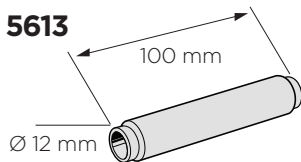

Thule Thru Axle adapter for Thule OutRide 561

> Instructions

i

Thule Sweden AB, Borggatan 5, 335 73 Hillerstorp, SWEDEN

info@thule.com

www.thule.com

501-8052-02

» PART OF THULE GROUP