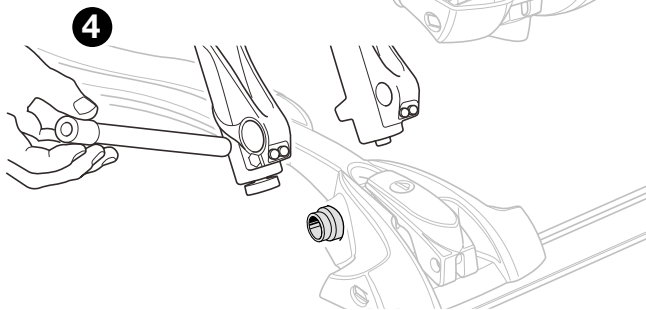

Thule Thru Axle adapter for Thule OutRide 561

> Instructions

i

Thule Sweden AB, Borggatan 5, 335 73 Hillerstorp, SWEDEN

info@thule.com

www.thule.com

501-8052-02

» PART OF THULE GROUP