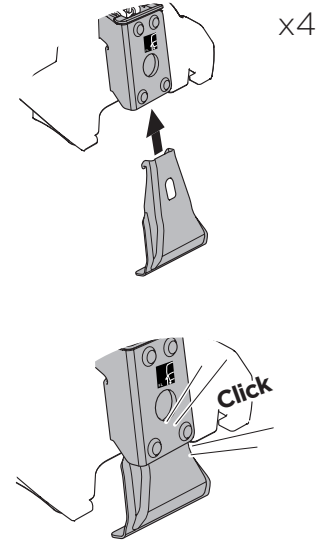

1

Kit 5147

PORSCHE Cayenne, 5-dr SUV, 10-17 (Without railing)

ISO 11154-E

1 **1 KIT** + **2 FOOT PACK**

2

3

THULE WingBar Evo	THULE WingBar Edge	THULE WingBar	THULE SquareBar	Evo X (scale)	Edge X (scale)
PORSCHE Cayenne, 5-dr SUV, 10-17 (Without railing)				51,5	L
THULE ProBar	THULE SlideBar				X (mm/inch)
PORSCHE Cayenne, 5-dr SUV, 10-17 (Without railing)				1166 mm / 45 7/8"	

THULE WingBar Evo	THULE WingBar Edge	THULE WingBar	THULE SquareBar	Evo Y (scale)	Edge Y (scale)
PORSCHE Cayenne, 5-dr SUV, 10-17 (Without railing)				46	E
THULE ProBar	THULE SlideBar				Y (mm/inch)
PORSCHE Cayenne, 5-dr SUV, 10-17 (Without railing)				1111 mm / 43 3/4"	

	W (mm/inch)	Z (mm/inch)
PORSCHE Cayenne, 5-dr SUV, 10-17 (Without railing)	700 mm / 27 1/2"	400 mm / 15 3/4"