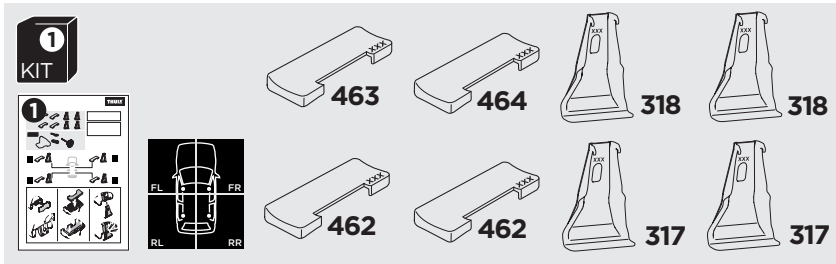

1

Kit 5147

PORSCHE Cayenne, 5-dr SUV, 10-17 (Without railing)

ISO 11154-E

1 **1 KIT** + **2 FOOT PACK**

2

3

THULE WingBar Evo	THULE WingBar Edge	THULE WingBar	THULE SquareBar	Evo X (scale)	Edge X (scale)
PORSCHE Cayenne, 5-dr SUV, 10-17 (Without railing)				51,5	L
THULE ProBar	THULE SlideBar				X (mm/inch)
PORSCHE Cayenne, 5-dr SUV, 10-17 (Without railing)				1166 mm / 45 7/8"	

THULE WingBar Evo	THULE WingBar Edge	THULE WingBar	THULE SquareBar	Evo Y (scale)	Edge Y (scale)
PORSCHE Cayenne, 5-dr SUV, 10-17 (Without railing)				46	E
THULE ProBar	THULE SlideBar				Y (mm/inch)
PORSCHE Cayenne, 5-dr SUV, 10-17 (Without railing)				1111 mm / 43 3/4"	

	W (mm/inch)	Z (mm/inch)
PORSCHE Cayenne, 5-dr SUV, 10-17 (Without railing)	700 mm / 27 1/2"	400 mm / 15 3/4"