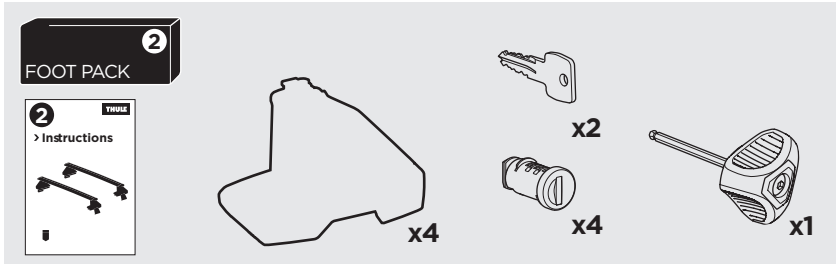

1

Kit 5147

PORSCHE Cayenne, 5-dr SUV, 10-17 (Without railing)

ISO 11154-E

1 **1 KIT** + **2 FOOT PACK**

2

3

THULE WingBar Evo	THULE WingBar Edge	THULE WingBar	THULE SquareBar	Evo X (scale)	Edge X (scale)
PORSCHE Cayenne, 5-dr SUV, 10-17 (Without railing)				51,5	L
THULE ProBar	THULE SlideBar				X (mm/inch)
PORSCHE Cayenne, 5-dr SUV, 10-17 (Without railing)				1166 mm / 45 7/8"	

THULE WingBar Evo	THULE WingBar Edge	THULE WingBar	THULE SquareBar	Evo Y (scale)	Edge Y (scale)
PORSCHE Cayenne, 5-dr SUV, 10-17 (Without railing)				46	E
THULE ProBar	THULE SlideBar				Y (mm/inch)
PORSCHE Cayenne, 5-dr SUV, 10-17 (Without railing)				1111 mm / 43 3/4"	

	W (mm/inch)	Z (mm/inch)
PORSCHE Cayenne, 5-dr SUV, 10-17 (Without railing)	700 mm / 27 1/2"	400 mm / 15 3/4"