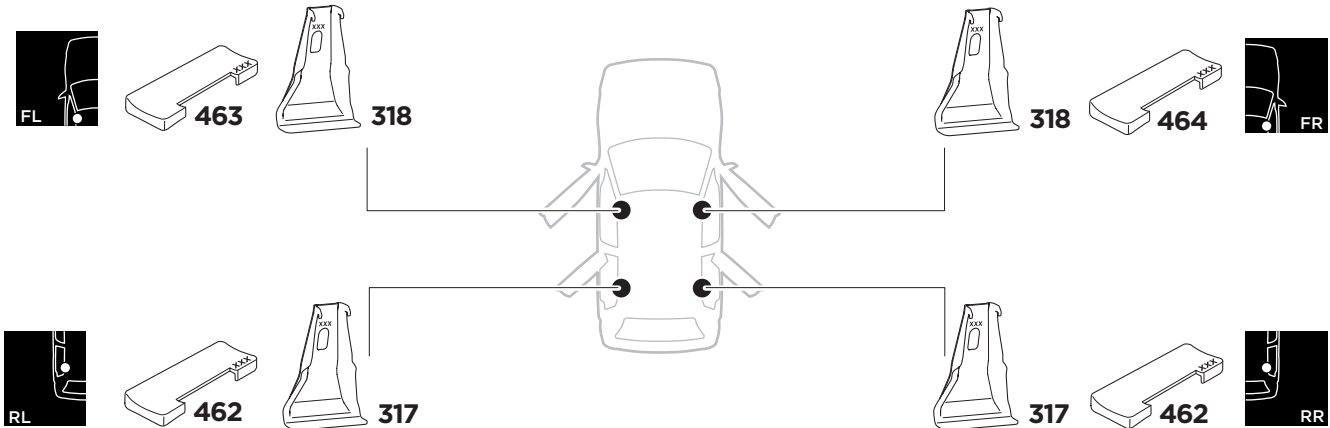

1

Kit 5147

PORSCHE Cayenne, 5-dr SUV, 10-17 (Without railing)

ISO 11154-E

1 **1 KIT** + **2 FOOT PACK**

2

3

THULE WingBar Evo	THULE WingBar Edge	THULE WingBar	THULE SquareBar	Evo X (scale)	Edge X (scale)
PORSCHE Cayenne, 5-dr SUV, 10-17 (Without railing)				51,5	L
THULE ProBar	THULE SlideBar				X (mm/inch)
PORSCHE Cayenne, 5-dr SUV, 10-17 (Without railing)				1166 mm / 45 7/8"	

THULE WingBar Evo	THULE WingBar Edge	THULE WingBar	THULE SquareBar	Evo Y (scale)	Edge Y (scale)
PORSCHE Cayenne, 5-dr SUV, 10-17 (Without railing)				46	E
THULE ProBar	THULE SlideBar				Y (mm/inch)
PORSCHE Cayenne, 5-dr SUV, 10-17 (Without railing)				1111 mm / 43 3/4"	

	W (mm/inch)	Z (mm/inch)
PORSCHE Cayenne, 5-dr SUV, 10-17 (Without railing)	700 mm / 27 1/2"	400 mm / 15 3/4"