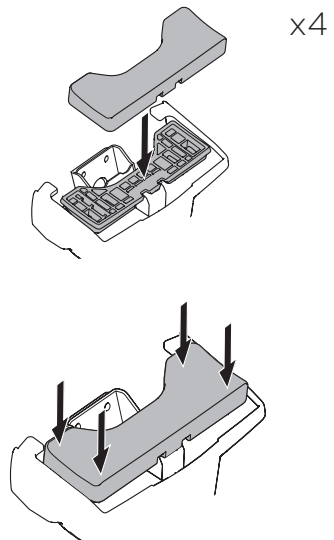

1

Kit 5147

PORSCHE Cayenne, 5-dr SUV, 10-17 (Without railing)

ISO 11154-E

1 **1 KIT** + **2 FOOT PACK**

2

3

THULE WingBar Evo	THULE WingBar Edge	THULE WingBar	THULE SquareBar	Evo X (scale)	Edge X (scale)
PORSCHE Cayenne, 5-dr SUV, 10-17 (Without railing)				51,5	L
THULE ProBar	THULE SlideBar				X (mm/inch)
PORSCHE Cayenne, 5-dr SUV, 10-17 (Without railing)				1166 mm / 45 7/8"	

THULE WingBar Evo	THULE WingBar Edge	THULE WingBar	THULE SquareBar	Evo Y (scale)	Edge Y (scale)
PORSCHE Cayenne, 5-dr SUV, 10-17 (Without railing)				46	E
THULE ProBar	THULE SlideBar				Y (mm/inch)
PORSCHE Cayenne, 5-dr SUV, 10-17 (Without railing)				1111 mm / 43 3/4"	

	W (mm/inch)	Z (mm/inch)
PORSCHE Cayenne, 5-dr SUV, 10-17 (Without railing)	700 mm / 27 1/2"	400 mm / 15 3/4"