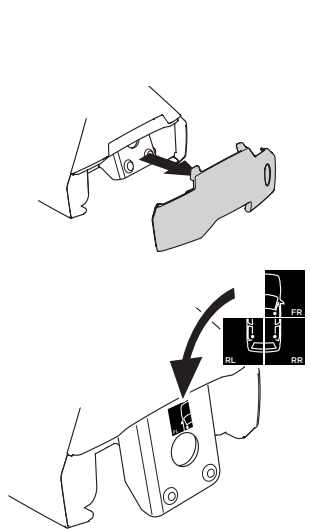

1

Kit 5147

PORSCHE Cayenne, 5-dr SUV, 10-17 (Without railing)

ISO 11154-E

1 **1 KIT** + **2 FOOT PACK**

2

3

THULE WingBar Evo	THULE WingBar Edge	THULE WingBar	THULE SquareBar	Evo X (scale)	Edge X (scale)
PORSCHE Cayenne, 5-dr SUV, 10-17 (Without railing)				51,5	L
THULE ProBar	THULE SlideBar				X (mm/inch)
PORSCHE Cayenne, 5-dr SUV, 10-17 (Without railing)				1166 mm / 45 7/8"	

THULE WingBar Evo	THULE WingBar Edge	THULE WingBar	THULE SquareBar	Evo Y (scale)	Edge Y (scale)
PORSCHE Cayenne, 5-dr SUV, 10-17 (Without railing)				46	E
THULE ProBar	THULE SlideBar				Y (mm/inch)
PORSCHE Cayenne, 5-dr SUV, 10-17 (Without railing)				1111 mm / 43 3/4"	

	W (mm/inch)	Z (mm/inch)
PORSCHE Cayenne, 5-dr SUV, 10-17 (Without railing)	700 mm / 27 1/2"	400 mm / 15 3/4"