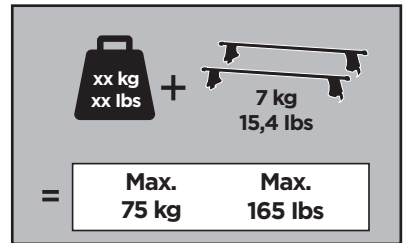

Thule Rapid System Kit 1325

> Instructions

BMW 5-Series, 4-dr Sedan, 04-10

BMW 5-Series, 5-dr Touring, 04-10 (without railing)

BMW 5-Series, 5-dr Wagon, *04-10 (without railing)

*North America

ISO 11154-E

141325

C.20160422
519-1325-05

Bring your life

thule.com