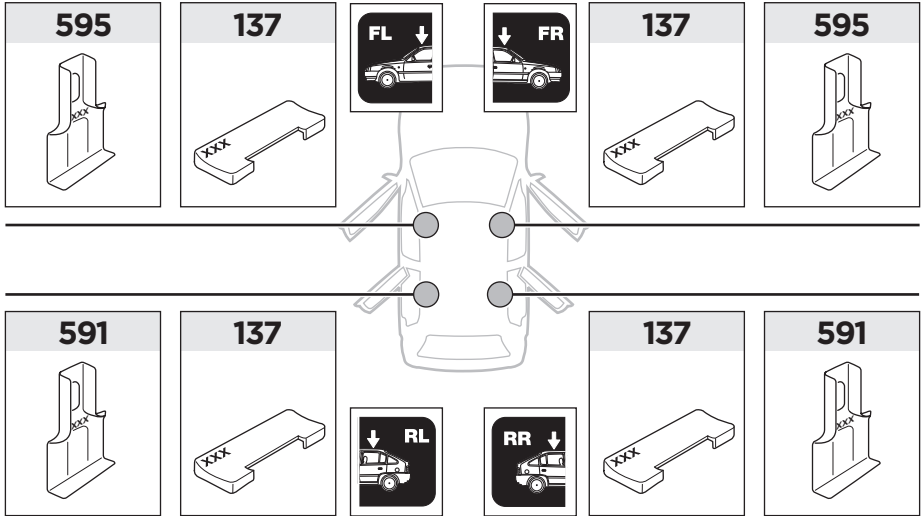

**Bring your life**

thule.com

137 x4

591 x2

595 x2

x1

x1

# 1

	X (scale)	X (mm)	X (inch)
<b>BMW 5-Series, 4-dr Sedan, 04-10</b>	<b>36,5</b>	<b>1016</b>	<b>40</b>
<b>BMW 5-Series, 5-dr Touring, 04-10 (without railing)</b>	<b>36,5</b>	<b>1016</b>	<b>40</b>
<b>BMW 5-Series, 5-dr Wagon, *04-10 (without railing)</b>	<b>36,5</b>	<b>1016</b>	<b>40</b>

	Y (scale)	Y (mm)	Y (inch)
<b>BMW 5-Series, 4-dr Sedan, 04-10</b>	<b>36</b>	<b>1011</b>	<b>39 <sup>3</sup>/<sub>4</sub></b>
<b>BMW 5-Series, 5-dr Touring, 04-10 (without railing)</b>	<b>34</b>	<b>991</b>	<b>39</b>
<b>BMW 5-Series, 5-dr Wagon, *04-10 (without railing)</b>	<b>34</b>	<b>991</b>	<b>39</b>

# 2

**BMW 5-Series**, 4-dr Sedan, 04-10

**BMW 5-Series**, 5-dr Touring, 04-10 (without railing)

**BMW 5-Series**, 5-dr Wagon, \*04-10 (without railing)

3

	W (mm)	Z (mm)	W (inch)	Z (inch)
<b>BMW 5-Series, 4-dr Sedan, 04-10</b>	<b>270</b>	<b>750</b>	<b>10 <sup>5</sup>/<sub>8</sub></b>	<b>29 <sup>1</sup>/<sub>2</sub></b>
<b>BMW 5-Series, 5-dr Touring, 04-10 (without railing)</b>	<b>270</b>	<b>700</b>	<b>10 <sup>5</sup>/<sub>8</sub></b>	<b>27 <sup>1</sup>/<sub>2</sub></b>
<b>BMW 5-Series, 5-dr Wagon, *04-10 (without railing)</b>	<b>270</b>	<b>700</b>	<b>10 <sup>5</sup>/<sub>8</sub></b>	<b>27 <sup>1</sup>/<sub>2</sub></b>