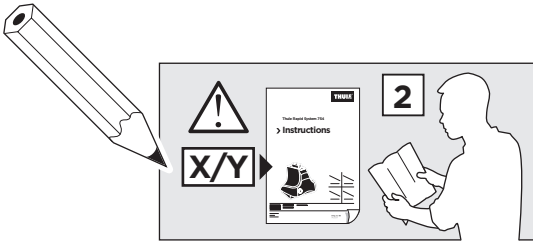

**Bring your life**

thule.com

137 x4

591 x2

595 x2

x1

x1

# 1

	X (scale)	X (mm)	X (inch)
<b>BMW 5-Series, 4-dr Sedan, 04-10</b>	<b>36,5</b>	<b>1016</b>	<b>40</b>
<b>BMW 5-Series, 5-dr Touring, 04-10 (without railing)</b>	<b>36,5</b>	<b>1016</b>	<b>40</b>
<b>BMW 5-Series, 5-dr Wagon, *04-10 (without railing)</b>	<b>36,5</b>	<b>1016</b>	<b>40</b>