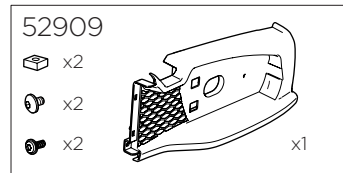

Thule VeloSpace XT

THULE
SWEDEN

939

939000: 52691
939021: 52970