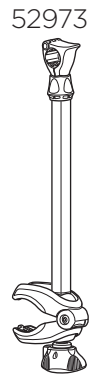

Thule VeloSpace XT

THULE
SWEDEN

939

939000: 52691
939021: 52970