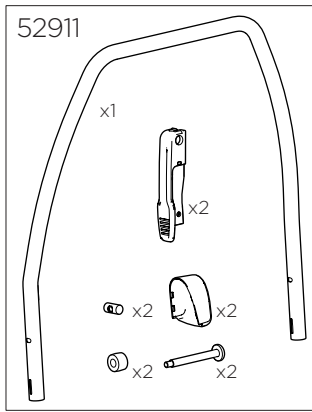

Thule VeloSpace XT

THULE
SWEDEN

939

939000: 52691
939021: 52970