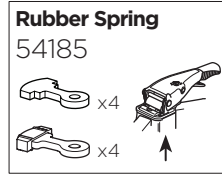

Thule VeloSpace XT

THULE
SWEDEN

939

939000: 52691
939021: 52970