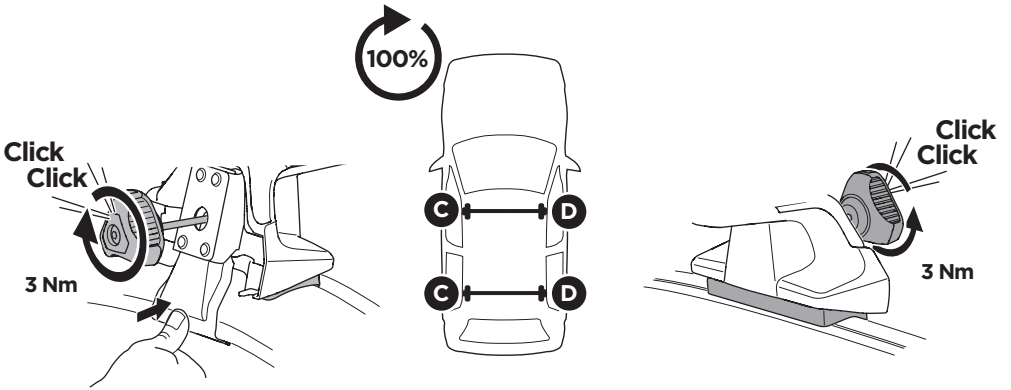

7

	Evo	Edge
	X	
	Evo	Edge
	Y	
	W	Z