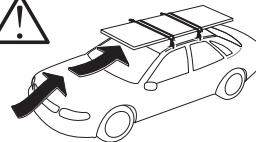

CITY CRASH

Complies with ISO norm

ISO 11154-E

i

Max 130 km/h
80 Mph

80 km/h
50 Mph

> Mounting Tutorial

Thule Edge Clamp