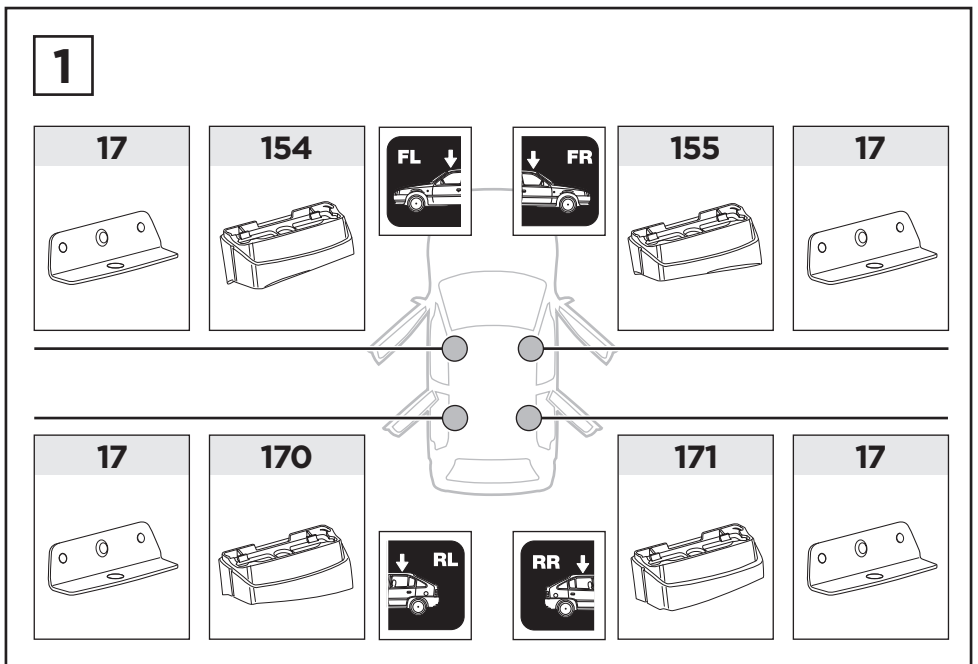

# > Instructions

**MERCEDES GLE (C292), 4-dr Coupé, 15-**

This kit is only for vehicles with fixpoint mounting.

ISO 11154-E

183152

C.20150930  
509-3152-01

Bring your life  
thule.com

**2** A**B****A****x1**