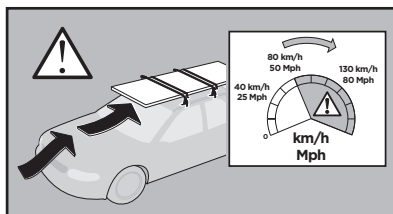

# > Instructions

**MERCEDES GLE (C292), 4-dr Coupé, 15-**

This kit is only for vehicles with fixpoint mounting.

ISO 11154-E

183152

C.20150930  
509-3152-01

Bring your life  
thule.com

**2** A**B****A****x1**