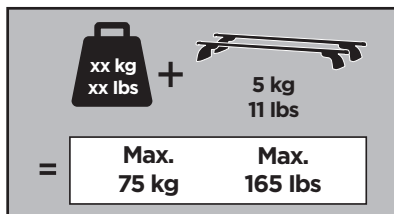

# > Instructions

**MERCEDES GLE (C292), 4-dr Coupé, 15-**

This kit is only for vehicles with fixpoint mounting.

ISO 11154-E

183152

C.20150930  
509-3152-01

Bring your life  
thule.com

**2** A**B****A****x1**