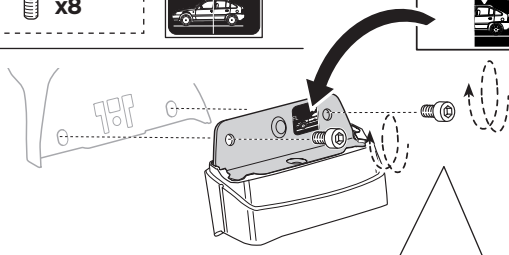

# > Instructions

**MERCEDES GLE (C292), 4-dr Coupé, 15-**

This kit is only for vehicles with fixpoint mounting.

ISO 11154-E

183152

C.20150930  
509-3152-01

Bring your life  
thule.com

**2** A**B****A****x1**