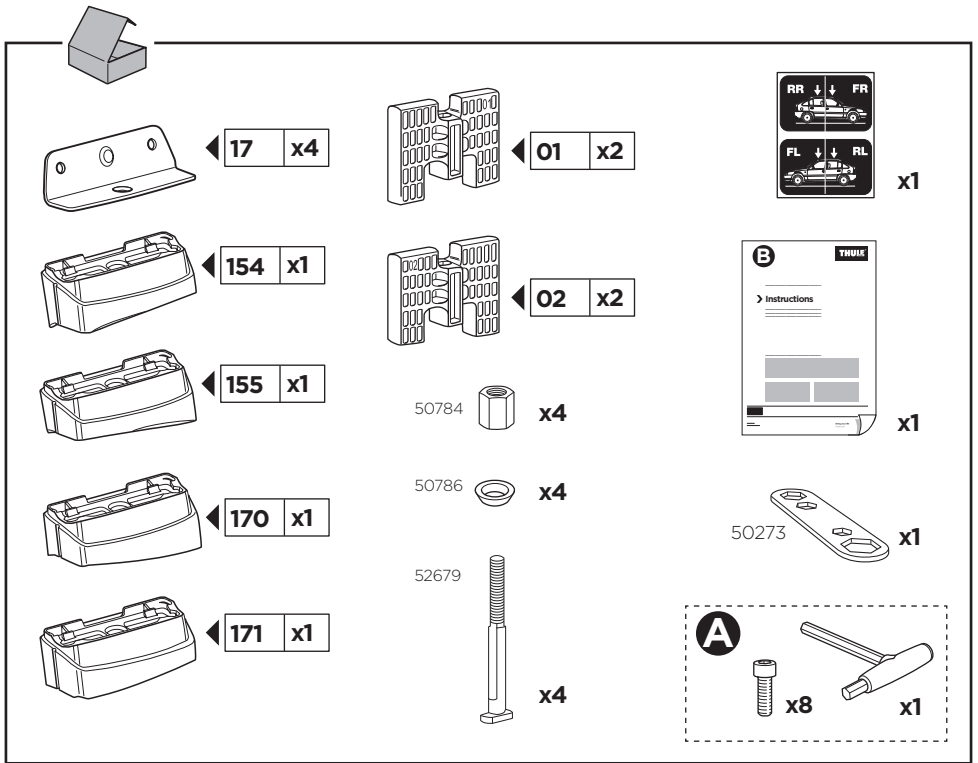

# > Instructions

**MERCEDES GLE (C292), 4-dr Coupé, 15-**

This kit is only for vehicles with fixpoint mounting.

ISO 11154-E

183152

C.20150930  
509-3152-01

Bring your life  
thule.com

**2** A**B****A****x1**