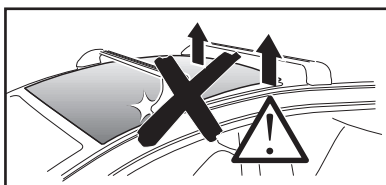

# > Instructions

**MERCEDES GLE (C292), 4-dr Coupé, 15-**

This kit is only for vehicles with fixpoint mounting.

ISO 11154-E

183152

C.20150930  
509-3152-01

Bring your life  
thule.com

**2** A**B****A****x1**