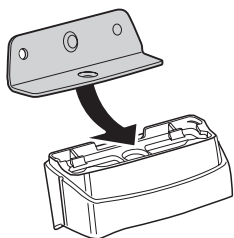

# > Instructions

**MERCEDES GLE (C292), 4-dr Coupé, 15-**

This kit is only for vehicles with fixpoint mounting.

ISO 11154-E

183152

C.20150930  
509-3152-01

Bring your life  
thule.com

**2** A**B****A****x1**