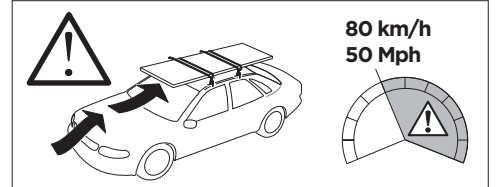

1

Kit 145215

HYUNDAI Kona, 5-dr SUV, 17-*

*without roof railing

ISO 11154-E