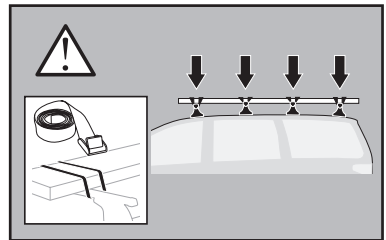

Thule XT Kit 3023

> Instructions

- CITROËN Jumpy**, 3-dr Van, 95-03, 04-06
- CITROËN Jumpy**, 4-dr Van, 95-03, 04-06
- CITROËN Jumpy**, 5-dr Van, 95-03, 04-06
- CITROËN Dispatch**, 3-dr Van, 95-03, 04-06
- CITROËN Dispatch**, 4-dr Van, 95-03, 04-06
- CITROËN Dispatch**, 5-dr Van, 95-03, 04-06
- FIAT Scudo**, 3-dr Van, 95-03, 04-06
- FIAT Scudo**, 4-dr Van, 95-03, 04-06
- FIAT Scudo**, 5-dr Van, 95-03, 04-06
- PEUGEOT Expert**, 3-dr Van, 95-03, 04-06
- PEUGEOT Expert**, 4-dr Van, 95-03, 04-06
- PEUGEOT Expert**, 5-dr Van, 95-03, 04-06

This kit is only for vehicles with fixpoint mounting.

	+		=	Max. 100 kg / 220 lbs
6 kg / 13 lbs				
	+		=	Max. 150 kg / 330 lbs
9 kg / 20 lbs				
	+		=	Max. 200 kg / 440 lbs
12 kg / 26 lbs				

ISO 11154-E