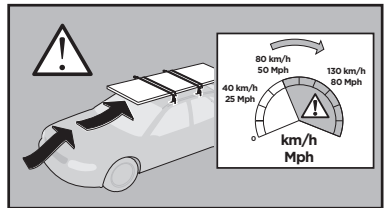

Thule XT Kit 3023

> Instructions

- CITROËN Jumpy**, 3-dr Van, 95-03, 04-06
- CITROËN Jumpy**, 4-dr Van, 95-03, 04-06
- CITROËN Jumpy**, 5-dr Van, 95-03, 04-06
- CITROËN Dispatch**, 3-dr Van, 95-03, 04-06
- CITROËN Dispatch**, 4-dr Van, 95-03, 04-06
- CITROËN Dispatch**, 5-dr Van, 95-03, 04-06
- FIAT Scudo**, 3-dr Van, 95-03, 04-06
- FIAT Scudo**, 4-dr Van, 95-03, 04-06
- FIAT Scudo**, 5-dr Van, 95-03, 04-06
- PEUGEOT Expert**, 3-dr Van, 95-03, 04-06
- PEUGEOT Expert**, 4-dr Van, 95-03, 04-06
- PEUGEOT Expert**, 5-dr Van, 95-03, 04-06

This kit is only for vehicles with fixpoint mounting.

	+		=	Max. 100 kg / 220 lbs
6 kg / 13 lbs				
	+		=	Max. 150 kg / 330 lbs
9 kg / 20 lbs				
	+		=	Max. 200 kg / 440 lbs
12 kg / 26 lbs				

ISO 11154-E