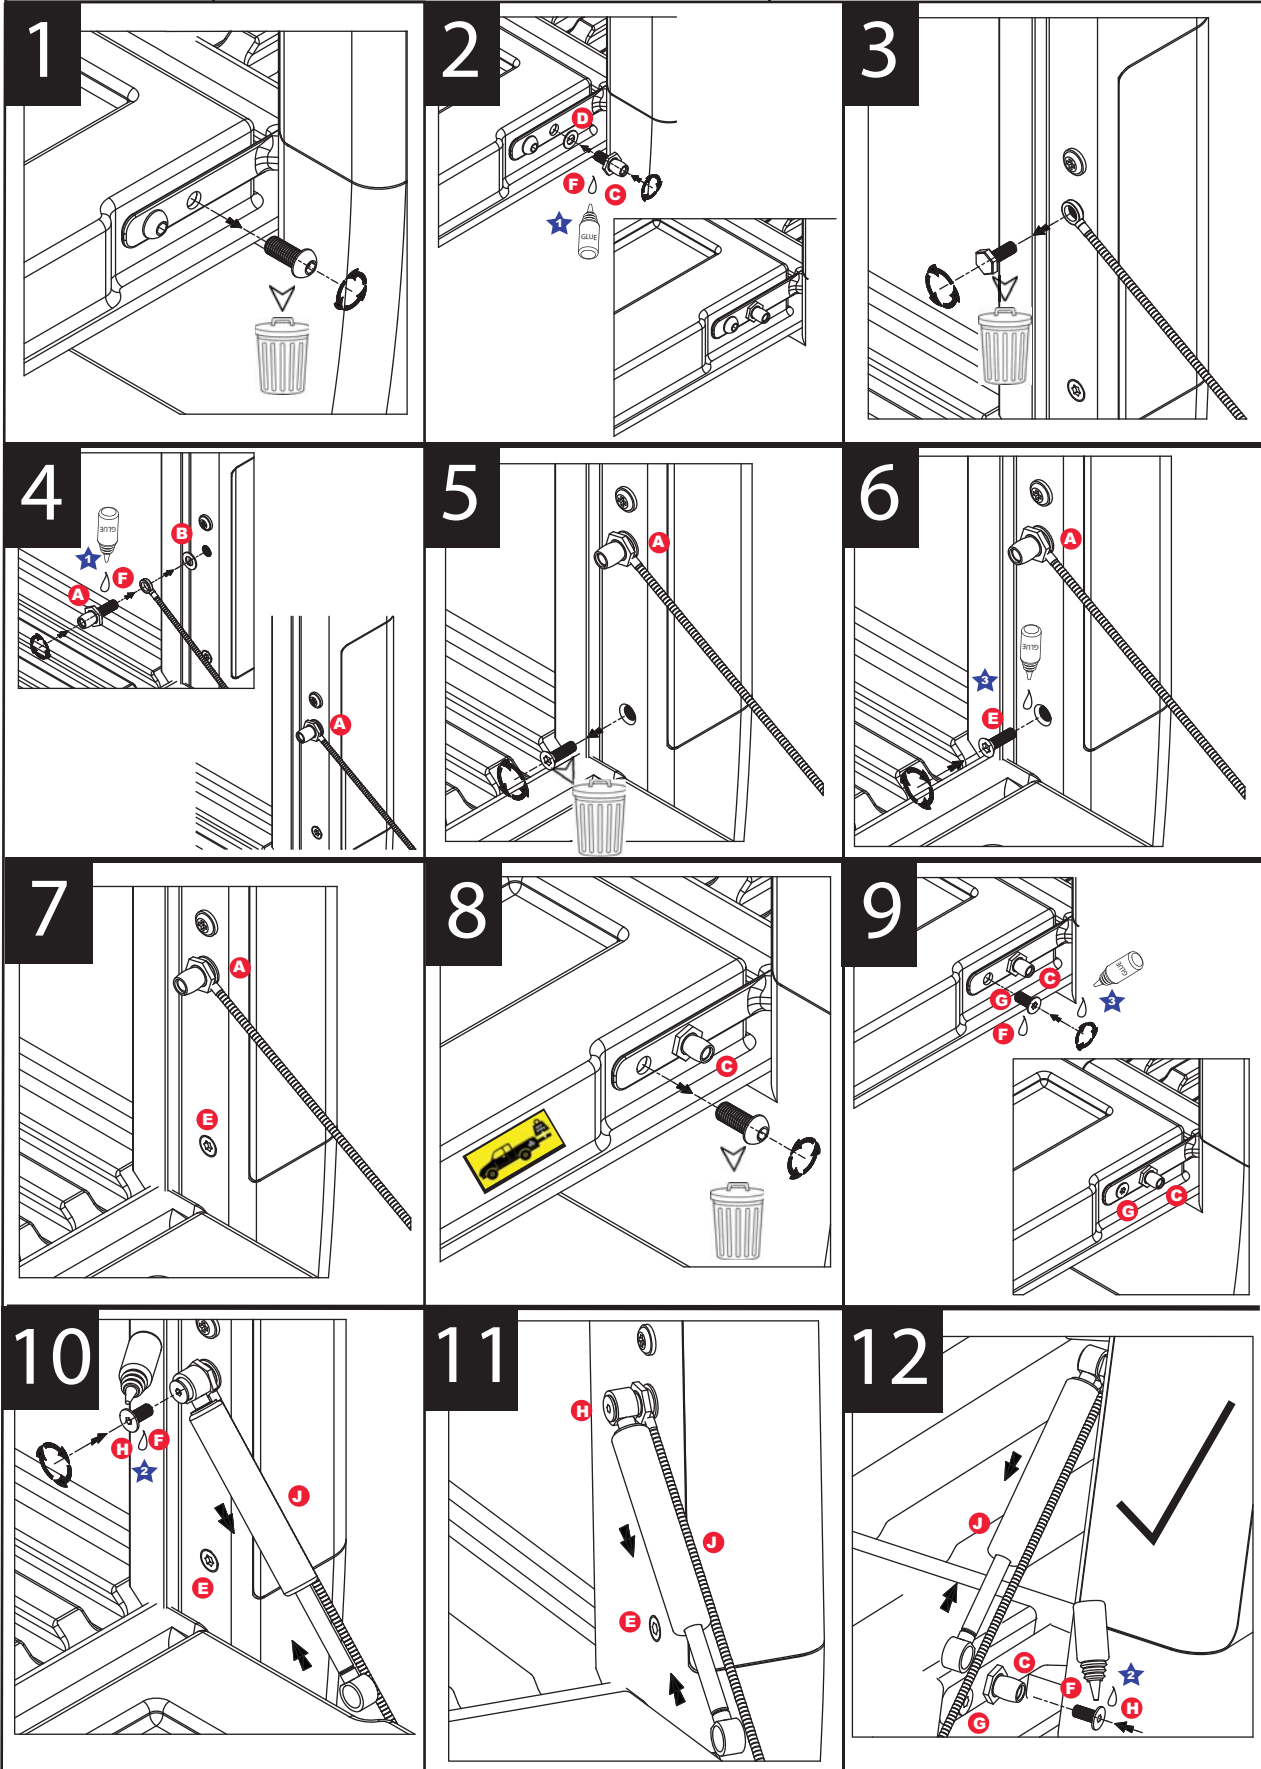

EZDown Instruction

VW AMAROK - ED0300

www.ezdown.co.za **GENERATION 1**

NB: After installation please close tailgate gently to ensure that there is no interference with any hardware.

FITTING KIT CODE	MANUFACTURER	MODEL TYPE	YEAR	STOCKIST	PRODUCT	REVISION	LABOUR TIME	DATE	PAGE
ED0300	VOLKSWAGEN	AMAROK	2013 onwards	GENERAL USE	EZDOWN	2	20min	12/05/2017	1
TORQUE-N.m	★ 27N.m±2N.m			★ 15N.m±2N.m			★ 17N.m±2N.m		

IMPORTANT: No liability will be incurred by Industrial Specialised Applications company, for injury, death, or property damage caused by a product which has been set up, operated, and/or installed contrary to EZDown installation guide/manual, or which has been subjected to misuse, negligence, or accident, or which has been repaired or altered by anyone other than Industrial Specialised Applications, or which has been used in a manner or for a purpose for which the product was not designed.