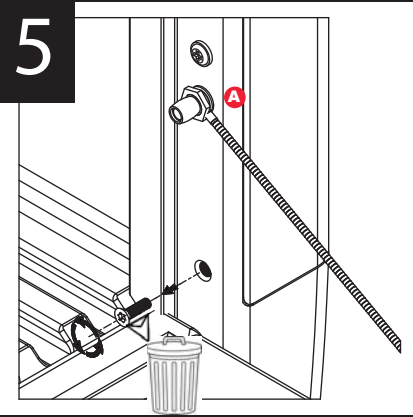

EZDown Instruction

VW AMAROK - ED0800

www.ezdown.co.za **GENERATION 1**

FITTING KIT CODE	MANUFACTURER	MODEL TYPE	YEAR	STOCKIST	PRODUCT	REVISION	LABOUR TIME	DATE	PAGE
ED0800	VOLKSWAGEN	AMAROK	2013 onwards	GENERAL USE	EZDOWN	3	20min	12/05/2017	1
TORQUE-N.m	★ 27N.m±2N.m			★ 15N.m±2N.m			★ 17N.m±2N.m		

IMPORTANT: No liability will be incurred by Industrial Specialised Applications company, for injury, death, or property damage caused by a product which has been set up, operated, and/or installed contrary to EZDown installation guide/manual, or which has been subjected to misuse, negligence, or accident, or which has been repaired or altered by anyone other than Industrial Specialised Applications, or which has been used in a manner or for a purpose for which the product was not designed.