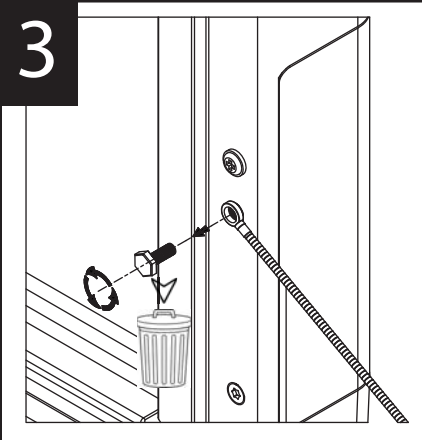

EZDown Instruction

VW AMAROK - ED0800

www.ezdown.co.za **GENERATION 1**

FITTING KIT CODE	MANUFACTURER	MODEL TYPE	YEAR	STOCKIST	PRODUCT	REVISION	LABOUR TIME	DATE	PAGE
ED0800	VOLKSWAGEN	AMAROK	2013 onwards	GENERAL USE	EZDOWN	3	20min	12/05/2017	1
TORQUE-N.m	★ 27N.m±2N.m			★ 15N.m±2N.m			★ 17N.m±2N.m		

IMPORTANT: No liability will be incurred by Industrial Specialised Applications company, for injury, death, or property damage caused by a product which has been set up, operated, and/or installed contrary to EZDown installation guide/manual, or which has been subjected to misuse, negligence, or accident, or which has been repaired or altered by anyone other than Industrial Specialised Applications, or which has been used in a manner or for a purpose for which the product was not designed.