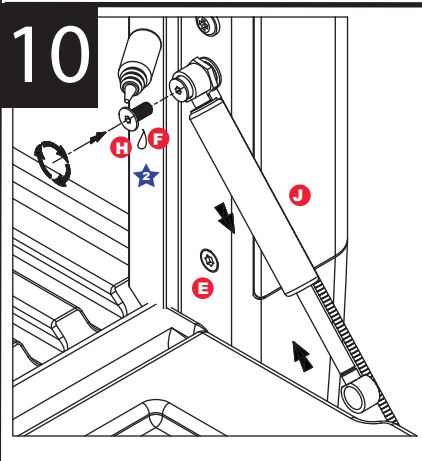

EZDown Instruction

VW AMAROK - ED0800

www.ezdown.co.za **GENERATION 1**

FITTING KIT CODE	MANUFACTURER	MODEL TYPE	YEAR	STOCKIST	PRODUCT	REVISION	LABOUR TIME	DATE	PAGE
ED0800	VOLKSWAGEN	AMAROK	2013 onwards	GENERAL USE	EZDOWN	3	20min	12/05/2017	1
TORQUE-N.m	★ 27N.m±2N.m			★ 15N.m±2N.m			★ 17N.m±2N.m		