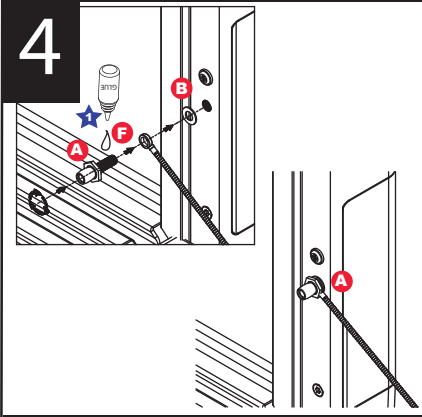

EZDown Instruction

VW AMAROK - ED0800

www.ezdown.co.za **GENERATION 1**

FITTING KIT CODE	MANUFACTURER	MODEL TYPE	YEAR	STOCKIST	PRODUCT	REVISION	LABOUR TIME	DATE	PAGE
ED0800	VOLKSWAGEN	AMAROK	2013 onwards	GENERAL USE	EZDOWN	3	20min	12/05/2017	1
TORQUE-N.m	★ 27N.m±2N.m			★ 15N.m±2N.m			★ 17N.m±2N.m		