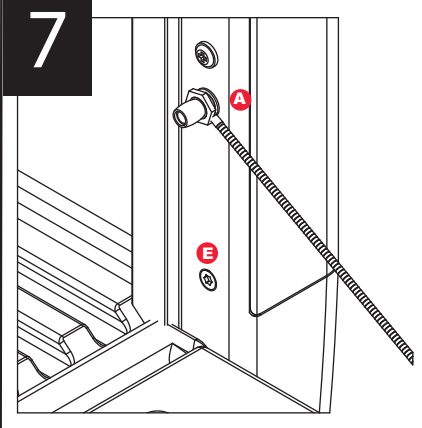

EZDown Instruction

VW AMAROK - ED0800

www.ezdown.co.za **GENERATION 1**

FITTING KIT CODE	MANUFACTURER	MODEL TYPE	YEAR	STOCKIST	PRODUCT	REVISION	LABOUR TIME	DATE	PAGE
ED0800	VOLKSWAGEN	AMAROK	2013 onwards	GENERAL USE	EZDOWN	3	20min	12/05/2017	1
TORQUE-N.m	★ 27N.m±2N.m			★ 15N.m±2N.m			★ 17N.m±2N.m		