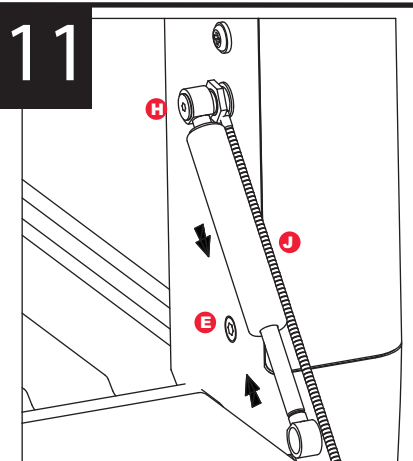

EZDown Instruction

VW AMAROK - ED0800

www.ezdown.co.za **GENERATION 1**

FITTING KIT CODE	MANUFACTURER	MODEL TYPE	YEAR	STOCKIST	PRODUCT	REVISION	LABOUR TIME	DATE	PAGE
ED0800	VOLKSWAGEN	AMAROK	2013 onwards	GENERAL USE	EZDOWN	3	20min	12/05/2017	1
TORQUE-N.m	★ 27N.m±2N.m			★ 15N.m±2N.m			★ 17N.m±2N.m		