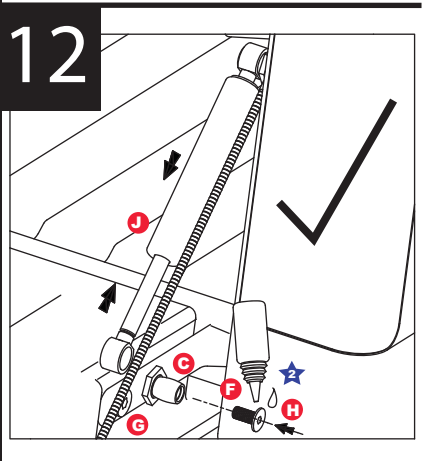

EZDown Instruction

VW AMAROK - ED0800

www.ezdown.co.za **GENERATION 1**

FITTING KIT CODE	MANUFACTURER	MODEL TYPE	YEAR	STOCKIST	PRODUCT	REVISION	LABOUR TIME	DATE	PAGE
ED0800	VOLKSWAGEN	AMAROK	2013 onwards	GENERAL USE	EZDOWN	3	20min	12/05/2017	1
TORQUE-N.m	★ 27N.m±2N.m			★ 15N.m±2N.m			★ 17N.m±2N.m		