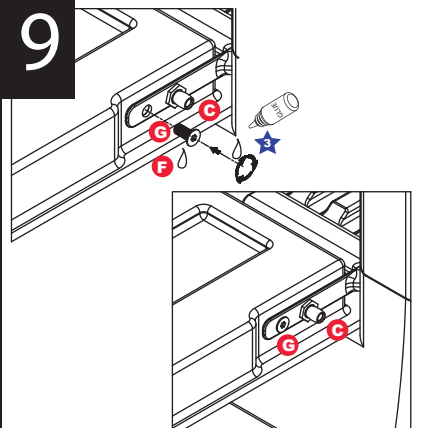

EZDown Instruction

VW AMAROK - ED0800

www.ezdown.co.za **GENERATION 1**

FITTING KIT CODE	MANUFACTURER	MODEL TYPE	YEAR	STOCKIST	PRODUCT	REVISION	LABOUR TIME	DATE	PAGE
ED0800	VOLKSWAGEN	AMAROK	2013 onwards	GENERAL USE	EZDOWN	3	20min	12/05/2017	1
TORQUE-N.m	★ 27N.m±2N.m			★ 15N.m±2N.m			★ 17N.m±2N.m		