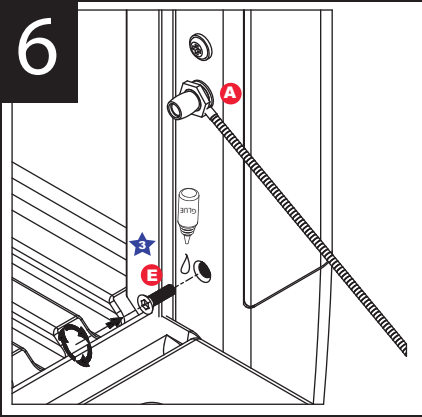

EZDown Instruction

VW AMAROK - ED0800

www.ezdown.co.za **GENERATION 1**

FITTING KIT CODE	MANUFACTURER	MODEL TYPE	YEAR	STOCKIST	PRODUCT	REVISION	LABOUR TIME	DATE	PAGE
ED0800	VOLKSWAGEN	AMAROK	2013 onwards	GENERAL USE	EZDOWN	3	20min	12/05/2017	1
TORQUE-N.m	★ 27N.m±2N.m			★ 15N.m±2N.m			★ 17N.m±2N.m		