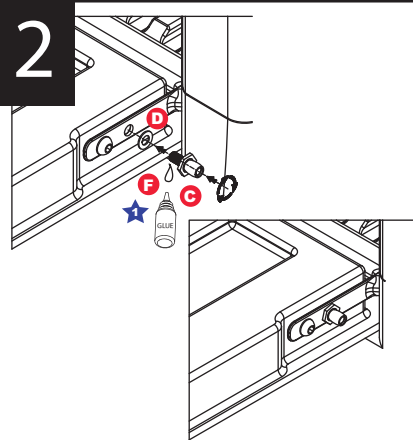

EZDown Instruction

VW AMAROK - ED0800

www.ezdown.co.za **GENERATION 1**

FITTING KIT CODE	MANUFACTURER	MODEL TYPE	YEAR	STOCKIST	PRODUCT	REVISION	LABOUR TIME	DATE	PAGE
ED0800	VOLKSWAGEN	AMAROK	2013 onwards	GENERAL USE	EZDOWN	3	20min	12/05/2017	1
TORQUE-N.m	★ 27N.m±2N.m			★ 15N.m±2N.m			★ 17N.m±2N.m		