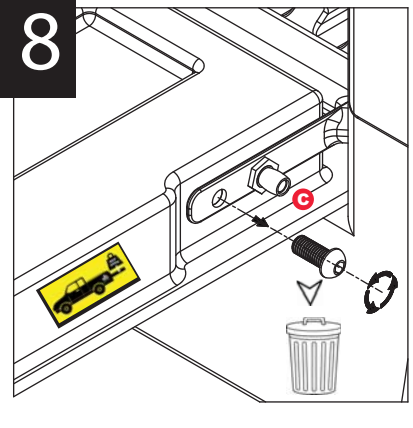

EZDown Instruction

VW AMAROK - ED0800

www.ezdown.co.za **GENERATION 1**

FITTING KIT CODE	MANUFACTURER	MODEL TYPE	YEAR	STOCKIST	PRODUCT	REVISION	LABOUR TIME	DATE	PAGE
ED0800	VOLKSWAGEN	AMAROK	2013 onwards	GENERAL USE	EZDOWN	3	20min	12/05/2017	1
TORQUE-N.m	★ 27N.m±2N.m			★ 15N.m±2N.m			★ 17N.m±2N.m		