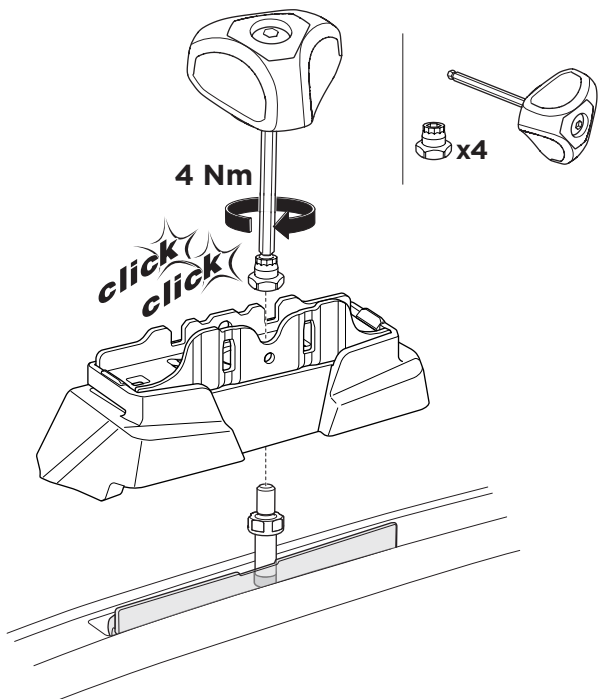

## Kit 187098

BMW 2-Series Gran Coupé (F44), 4-dr Coupé, 20-

ISO 11154-E

This kit is only for vehicles with fixpoint mounting.

3

4

5

6