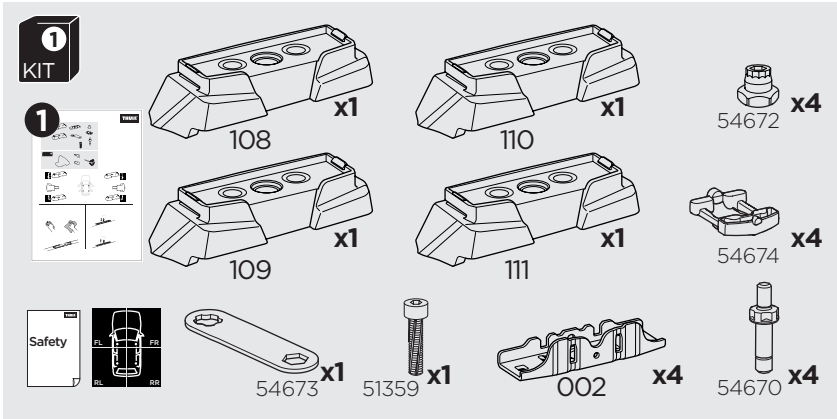

## Kit 187098

BMW 2-Series Gran Coupé (F44), 4-dr Coupé, 20-

ISO 11154-E

This kit is only for vehicles with fixpoint mounting.

3

4

5

6