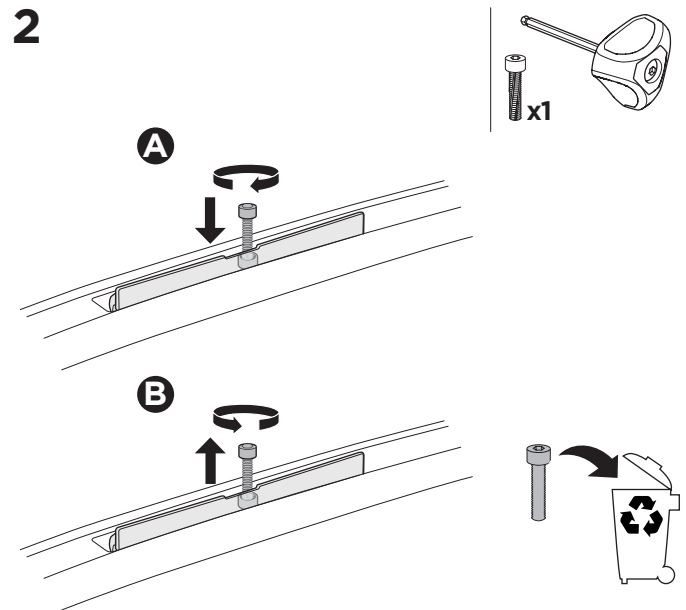

## Kit 187098

BMW 2-Series Gran Coupé (F44), 4-dr Coupé, 20-

ISO 11154-E

This kit is only for vehicles with fixpoint mounting.

3

4

5

6