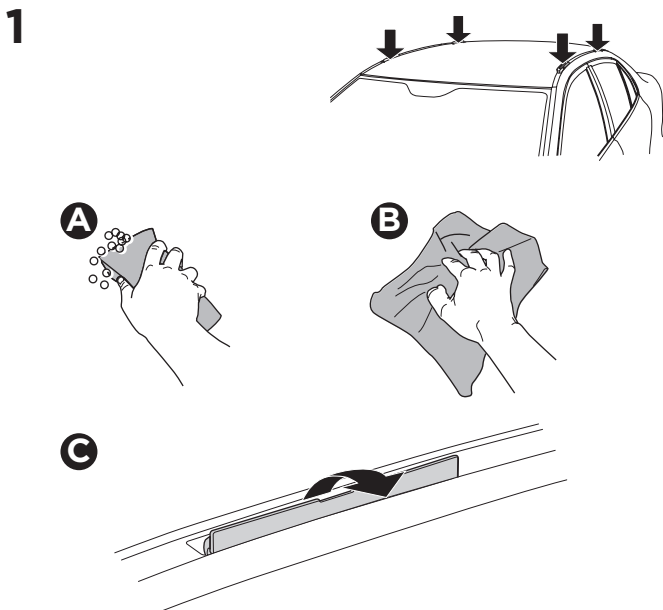

## Kit 187098

BMW 2-Series Gran Coupé (F44), 4-dr Coupé, 20-

ISO 11154-E

This kit is only for vehicles with fixpoint mounting.

3

4

5

6