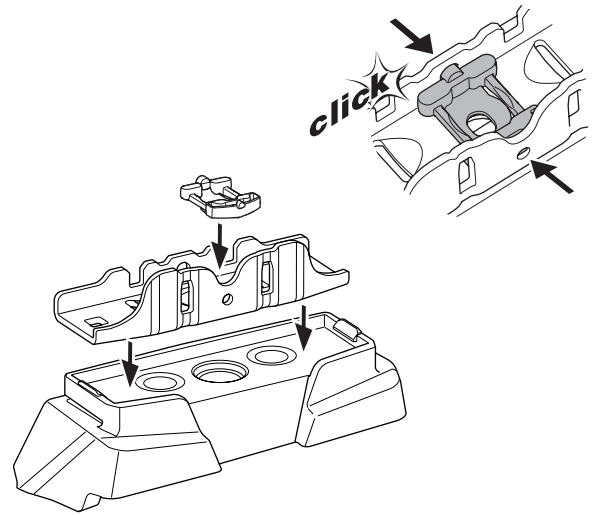

## Kit 187098

BMW 2-Series Gran Coupé (F44), 4-dr Coupé, 20-

ISO 11154-E

This kit is only for vehicles with fixpoint mounting.

3

4

5

6