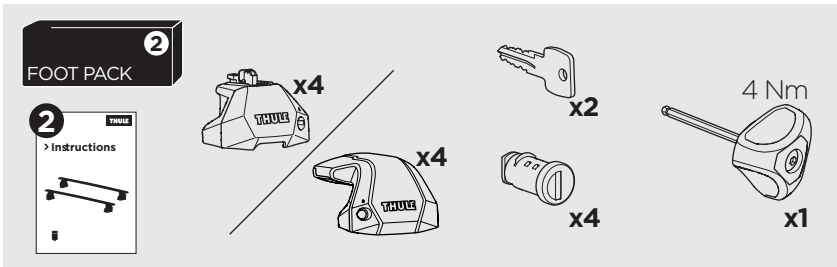

## Kit 187098

BMW 2-Series Gran Coupé (F44), 4-dr Coupé, 20-

ISO 11154-E

This kit is only for vehicles with fixpoint mounting.

3

4

5

6