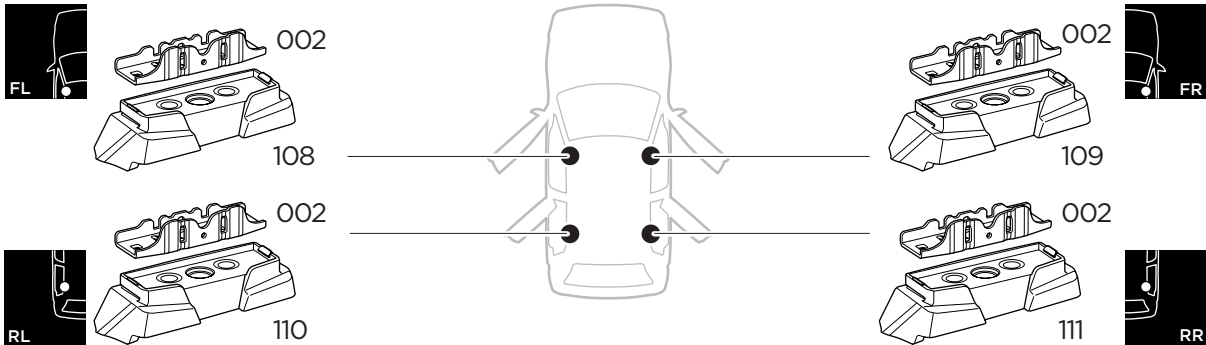

## Kit 187098

BMW 2-Series Gran Coupé (F44), 4-dr Coupé, 20-

ISO 11154-E

This kit is only for vehicles with fixpoint mounting.

3

4

5

6