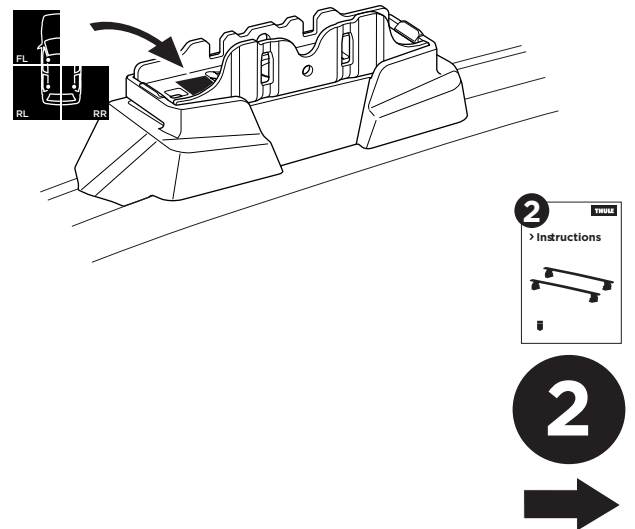

## Kit 187098

BMW 2-Series Gran Coupé (F44), 4-dr Coupé, 20-

ISO 11154-E

This kit is only for vehicles with fixpoint mounting.

3

4

5

6