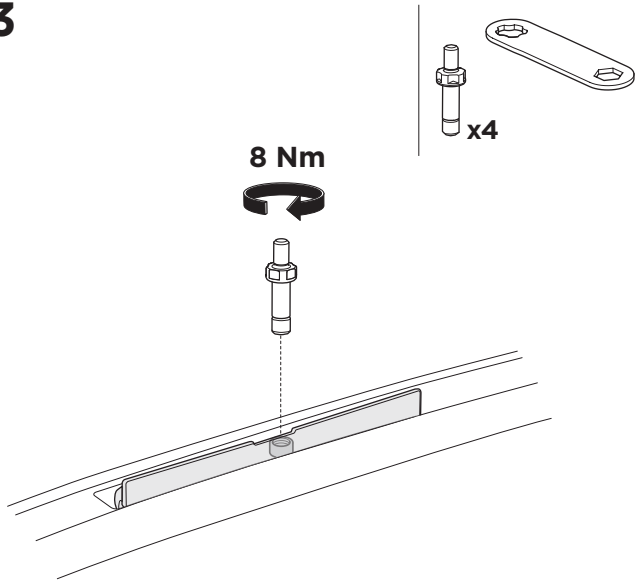

## Kit 187098

BMW 2-Series Gran Coupé (F44), 4-dr Coupé, 20-

ISO 11154-E

This kit is only for vehicles with fixpoint mounting.

3

4

5

6