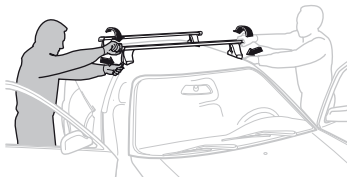

GB/US Tighten alternately

D Die Schrauben abwechselnd anziehen

F Serrer alternativement chaque côté

NL Afwisselend aan de linker- en de rechterkant aandraaien

I Alternare il serraggio delle viti

E Apretar alternativamente

PT Aperte alternadamente

S Dra åt växelvis

FIN Kierrä vuorotellen

EST Pinguldage vaheldumisi

LAT Pielieciet pamišus

LIT Užsukinėkite pakaitomis

PL Śruby dokręcaj naprzemiennie

RU Затягивайте попеременно

CZ Pokręťta багаžníka dokręcaj dokręcaj naprzemiennie.

SK Doťahujte striedavo

SLO Privijajte izmenično.

HR Naizmjenično zategnite

HU Egymástól függetlenül szorítandó

GR Σφιγγετε εναλλάξ

TR Dönüşümlü sıkın

中文 交替拧紧

한국어 번갈아 가며 조이십시오.

日本語 交互に締め付けてください。

ไทย ชันโนแบบสลับ