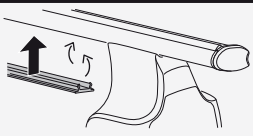

3

1

2

SUZUKI Wagon R, 5-dr MPV, 03-07

X
29,5

1

2

SUZUKI Wagon R, 5-dr MPV, 03-07

Y
28

1

2

SUZUKI Wagon R, 5-dr MPV, 03-07

X inch	X mm
37 1/4"	946 mm

1

2

SUZUKI Wagon R, 5-dr MPV, 03-07

Y inch	Y mm
36 5/8"	931 mm