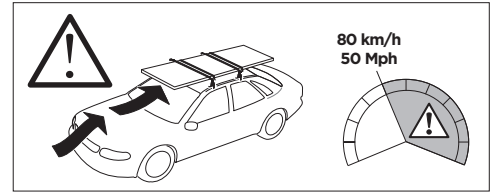

1

Kit 187038

MERCEDES C-Class (W205), 4-dr Sedan, 14-

ISO 11154-E

This kit is only for vehicles with fixpoint mounting.

3

4

5