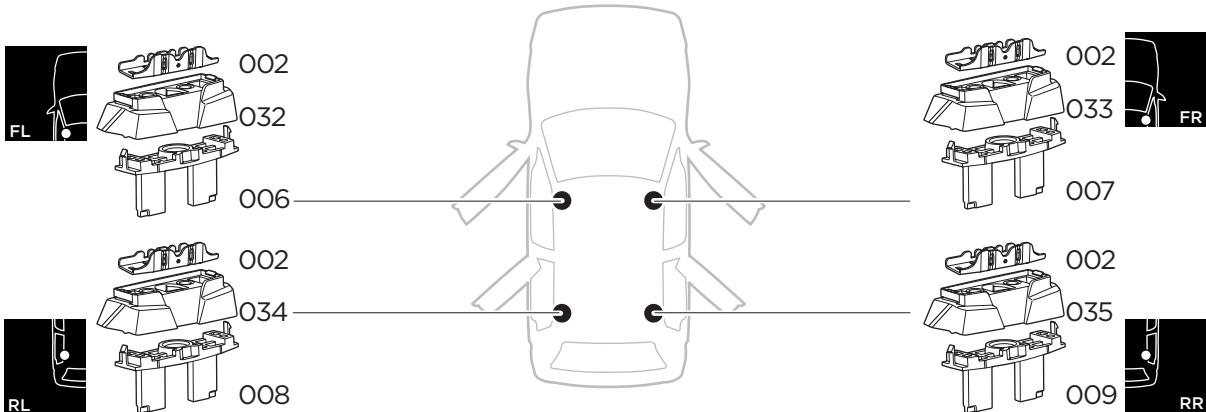

1

Kit 187038

MERCEDES C-Class (W205), 4-dr Sedan, 14-

ISO 11154-E

This kit is only for vehicles with fixpoint mounting.

3

4

5