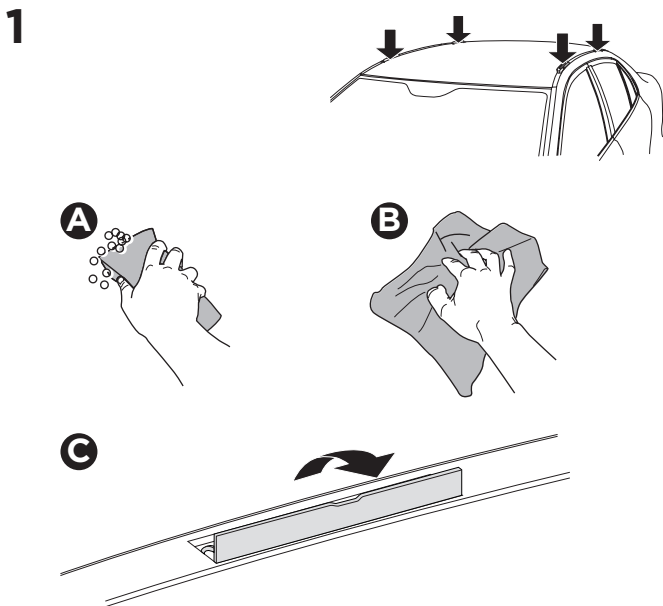

1

Kit 187038

MERCEDES C-Class (W205), 4-dr Sedan, 14-

ISO 11154-E

This kit is only for vehicles with fixpoint mounting.

3

4

5