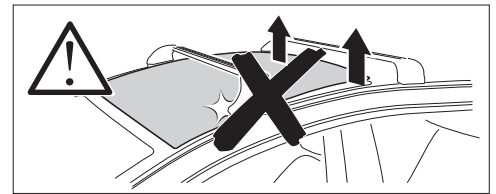

1

Kit 187038

MERCEDES C-Class (W205), 4-dr Sedan, 14-

ISO 11154-E

This kit is only for vehicles with fixpoint mounting.

3

4

5