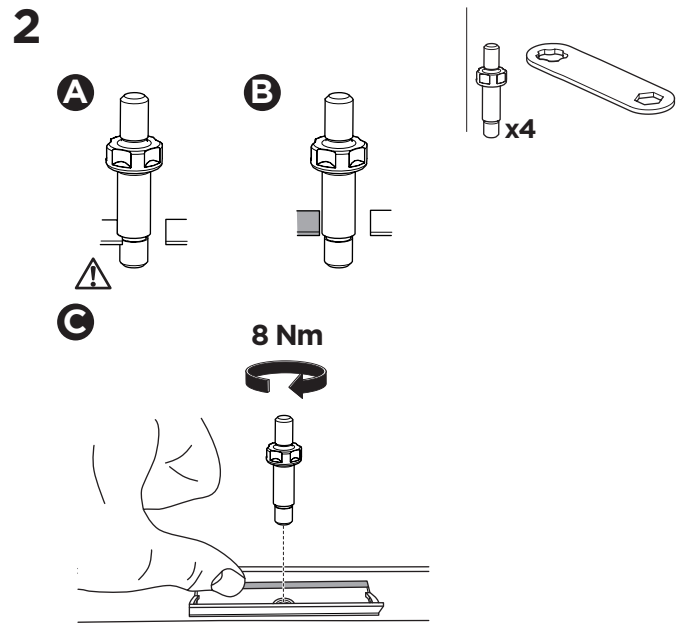

1

Kit 187038

MERCEDES C-Class (W205), 4-dr Sedan, 14-

ISO 11154-E

This kit is only for vehicles with fixpoint mounting.

3

4

5