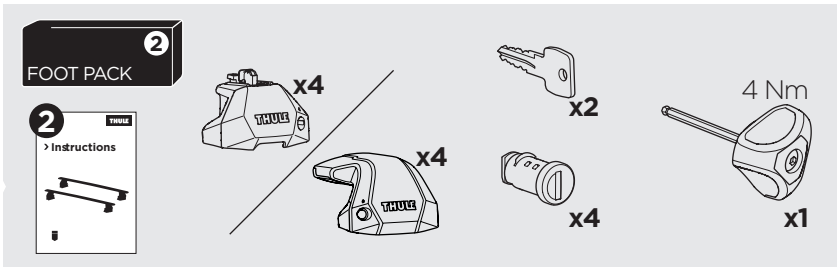

1

Kit 187038

MERCEDES C-Class (W205), 4-dr Sedan, 14-

ISO 11154-E

This kit is only for vehicles with fixpoint mounting.

3

4

5