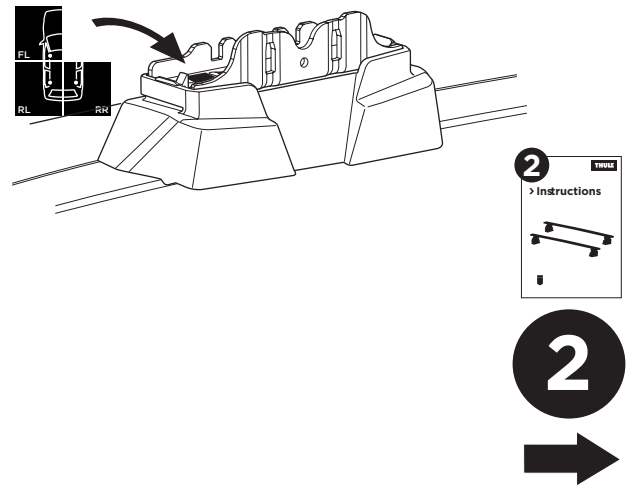

1

Kit 187038

MERCEDES C-Class (W205), 4-dr Sedan, 14-

ISO 11154-E

This kit is only for vehicles with fixpoint mounting.

3

4

5