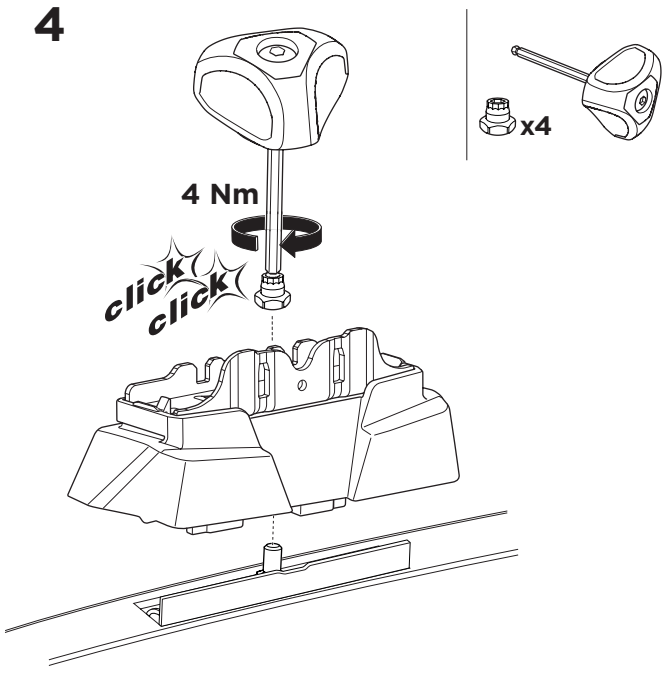

1

Kit 187038

MERCEDES C-Class (W205), 4-dr Sedan, 14-

ISO 11154-E

This kit is only for vehicles with fixpoint mounting.

3

4

5