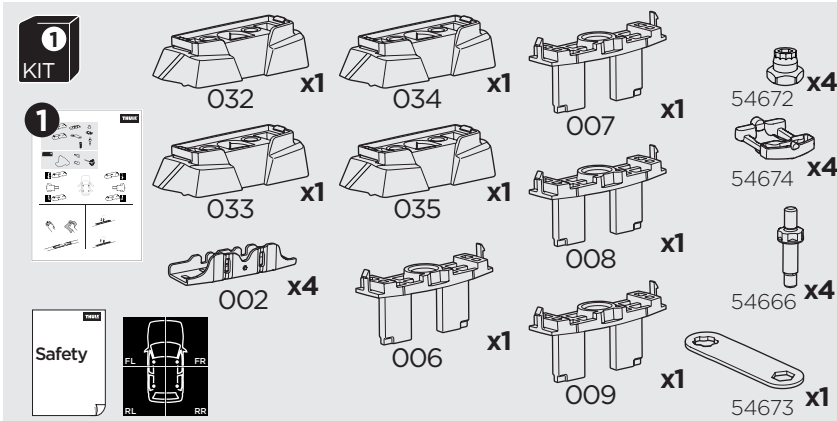

1

Kit 187038

MERCEDES C-Class (W205), 4-dr Sedan, 14-

ISO 11154-E

This kit is only for vehicles with fixpoint mounting.

3

4

5