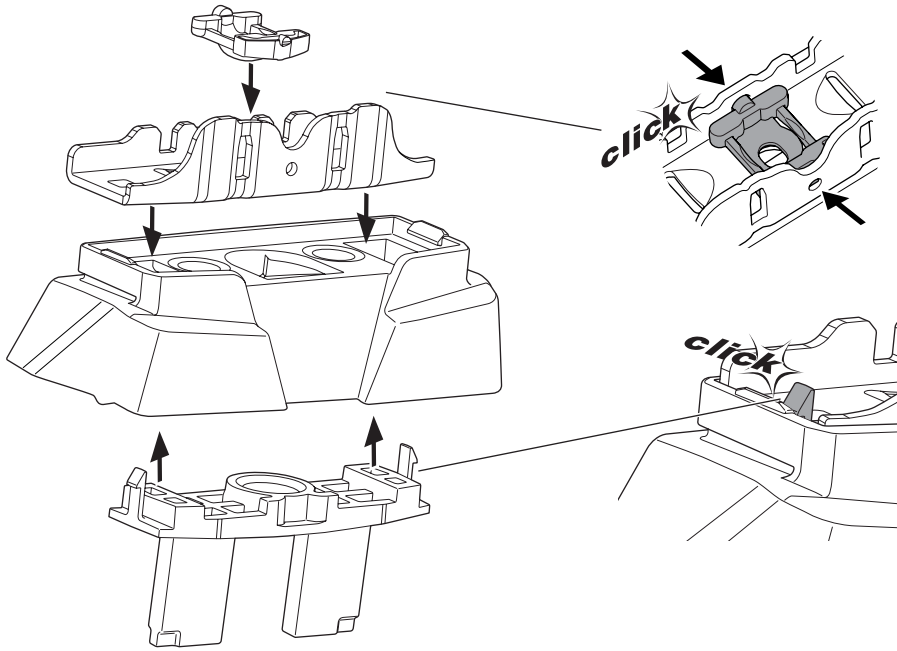

1

Kit 187038

MERCEDES C-Class (W205), 4-dr Sedan, 14-

ISO 11154-E

This kit is only for vehicles with fixpoint mounting.

3

4

5