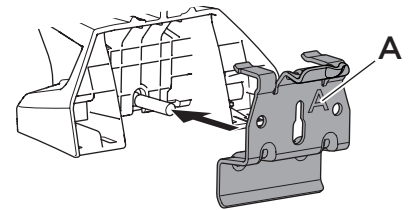

1

Kit 186036

TOYOTA Auris, 5-dr Estate, 13-

ISO 11154-E

This kit is only for vehicles with flush railing.

1

Evo

Edge

2

3

4

5

2