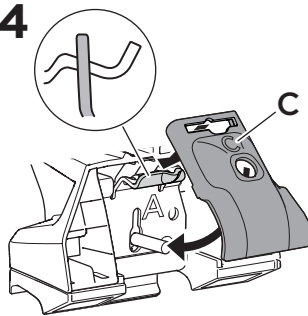

1

Kit 186036

TOYOTA Auris, 5-dr Estate, 13-

ISO 11154-E

This kit is only for vehicles with flush railing.

1

Evo

Edge

2

3

4

5

2