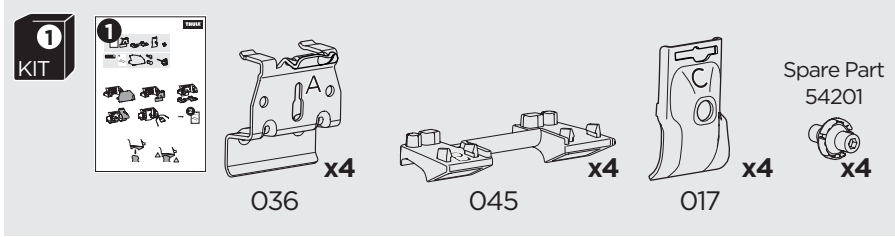

1

Kit 186036

TOYOTA Auris, 5-dr Estate, 13-

ISO 11154-E

This kit is only for vehicles with flush railing.

1

Evo

Edge