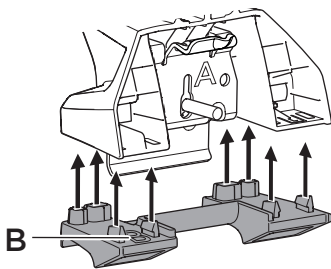

1

Kit 186036

TOYOTA Auris, 5-dr Estate, 13-

ISO 11154-E

This kit is only for vehicles with flush railing.

1

Evo

Edge

2

3

4

5

2