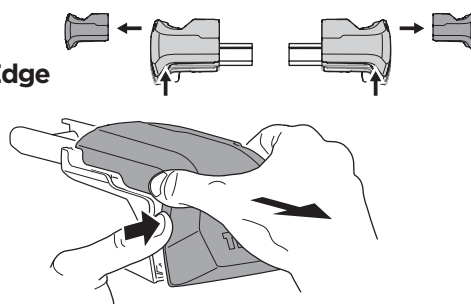

1

Kit 186036

TOYOTA Auris, 5-dr Estate, 13-

ISO 11154-E

This kit is only for vehicles with flush railing.

1

Evo

Edge