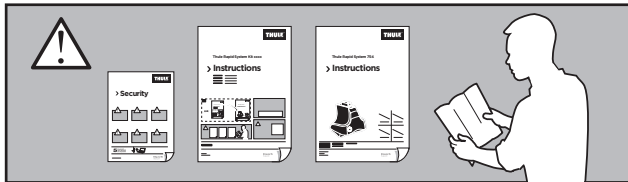

Thule Rapid System Kit 1555

> Instructions

TOYOTA Tundra, 4-dr Double Cab, 07-

TOYOTA Tundra, 4-dr Crewmax Cab, 07-

ISO 11154-E

141555

C.20130305
519-1555-01

Bring your life