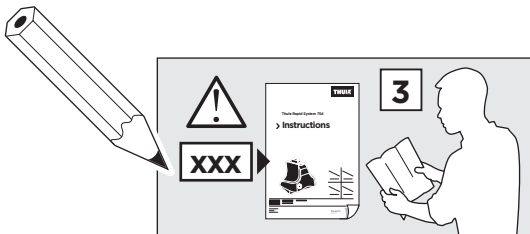

2

TOYOTA Tundra, 4-dr Double Cab, 07-
TOYOTA Tundra, 4-dr Crewmax Cab, 07-