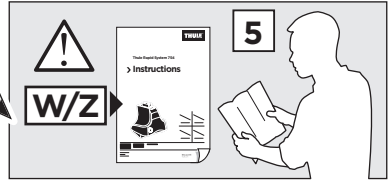

3

	W (mm)	Z (mm)	W (inch)	Z (inch)
TOYOTA Tundra, 4-dr Double Cab, 07-	380	700	15	27 1/2
TOYOTA Tundra, 4-dr Crewmax Cab, 07-	380	700	15	27 1/2