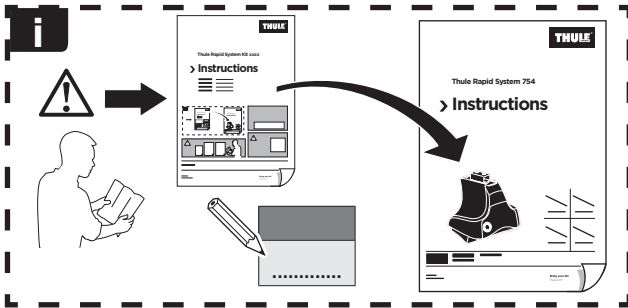

Thule Rapid System Kit 1555

> Instructions

TOYOTA Tundra, 4-dr Double Cab, 07-

TOYOTA Tundra, 4-dr Crewmax Cab, 07-

ISO 11154-E

141555

C.20130305
519-1555-01

Bring your life