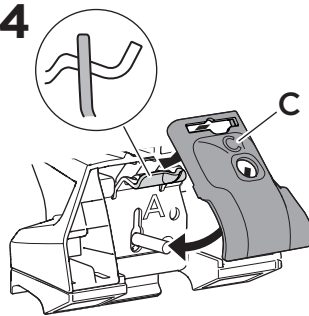

1

Kit 186114

TOYOTA Yaris Cross, 5-dr SUV, 21-

ISO 11154-E

This kit is only for vehicles with flush railing.

1

Evo

Edge

2

3

4

5

2