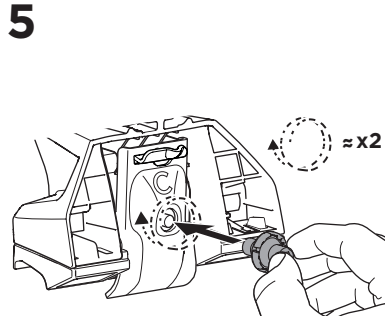

1

Kit 186114

TOYOTA Yaris Cross, 5-dr SUV, 21-

ISO 11154-E

This kit is only for vehicles with flush railing.

1

Evo

Edge

2

3

4

5

2