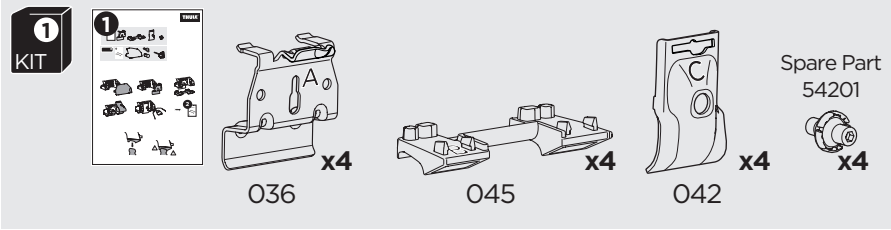

## Kit 186114

TOYOTA Yaris Cross, 5-dr SUV, 21-

ISO 11154-E

This kit is only for vehicles with flush railing.

1

Evo

Edge

2