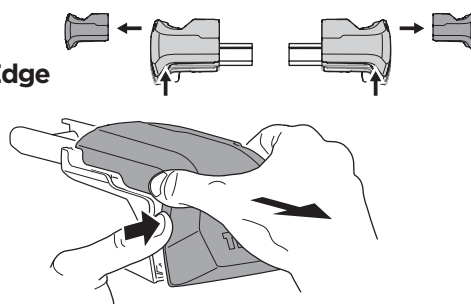

## Kit 186114

TOYOTA Yaris Cross, 5-dr SUV, 21-

ISO 11154-E

This kit is only for vehicles with flush railing.

1

Evo

Edge

2