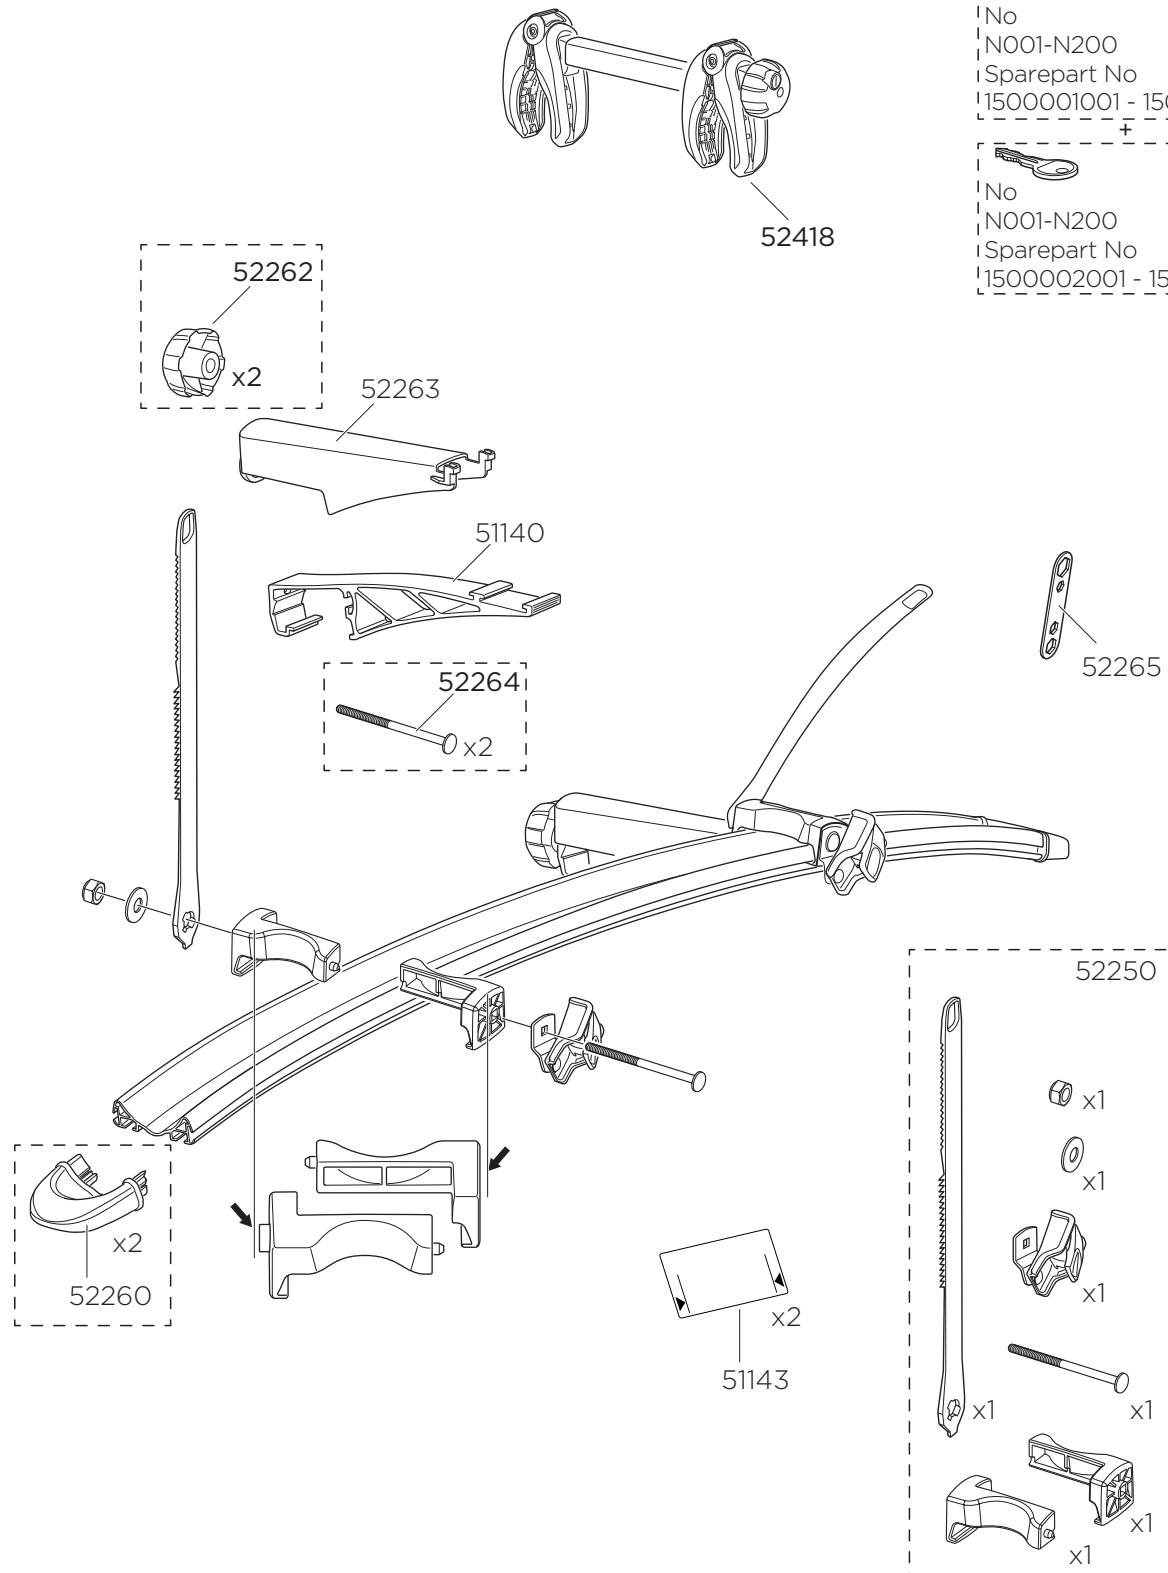

Bike adapter EuroClassic

9281

THULE
SWEDEN

Key+Lock
= N.....
No
N001-N200
Sparepart No
1500001001 - 1500001200

+

Key
No
N001-N200
Sparepart No
1500002001 - 1500002200

» PART OF THULE GROUP