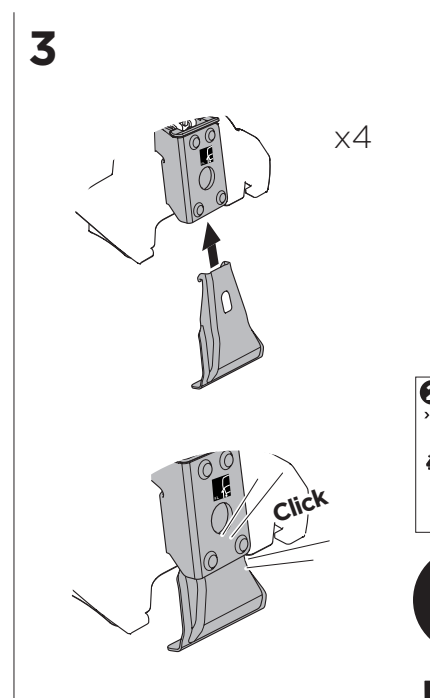

1

Kit 5013 AUDI A3, 5-dr Hatchback, 12-

ISO 11154-E

THULE WingBar Evo	THULE WingBar Edge	THULE WingBar	THULE SquareBar	Evo X (scale)	Edge X (scale)
AUDI A3, 5-dr Hatchback, 12-				38,5	B

THULE ProBar	THULE SlideBar	X (mm/inch)		
AUDI A3, 5-dr Hatchback, 12-		1036 mm / 40 3/4"		

THULE WingBar Evo	THULE WingBar Edge	THULE WingBar	THULE SquareBar	Evo Y (scale)	Edge Y (scale)
AUDI A3, 5-dr Hatchback, 12-				33	M

THULE ProBar	THULE SlideBar	Y (mm/inch)		
AUDI A3, 5-dr Hatchback, 12-		981 mm / 38 5/8"		

	W (mm/inch)	Z (mm/inch)
AUDI A3, 5-dr Hatchback, 12-	720 mm / 28 3/8"	250 mm / 9 7/8"