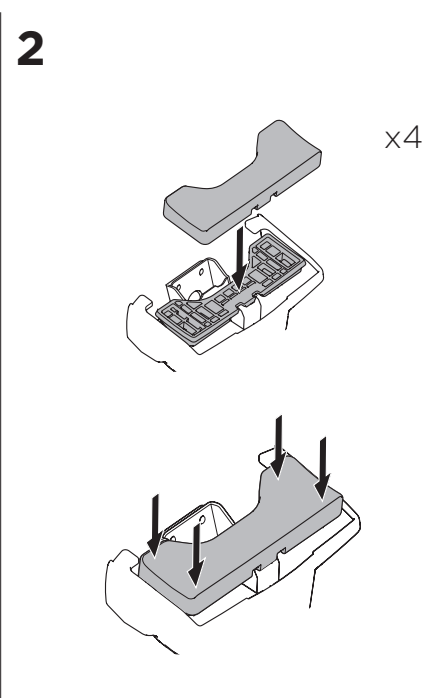

1

Kit 5013 AUDI A3, 5-dr Hatchback, 12-

ISO 11154-E

THULE WingBar Evo	THULE WingBar Edge	THULE WingBar	THULE SquareBar	Evo X (scale)	Edge X (scale)
AUDI A3, 5-dr Hatchback, 12-				38,5	B

THULE ProBar	THULE SlideBar	X (mm/inch)		
AUDI A3, 5-dr Hatchback, 12-		1036 mm / 40 3/4"		

THULE WingBar Evo	THULE WingBar Edge	THULE WingBar	THULE SquareBar	Evo Y (scale)	Edge Y (scale)
AUDI A3, 5-dr Hatchback, 12-				33	M

THULE ProBar	THULE SlideBar	Y (mm/inch)		
AUDI A3, 5-dr Hatchback, 12-		981 mm / 38 5/8"		

	W (mm/inch)	Z (mm/inch)
AUDI A3, 5-dr Hatchback, 12-	720 mm / 28 3/8"	250 mm / 9 7/8"