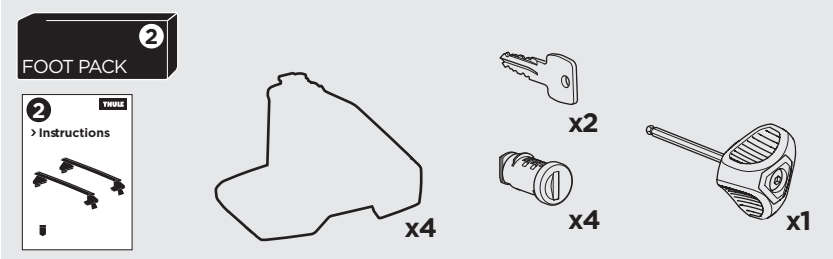

1

Kit 5013 AUDI A3, 5-dr Hatchback, 12-

ISO 11154-E

THULE WingBar Evo	THULE WingBar Edge	THULE WingBar	THULE SquareBar	Evo X (scale)	Edge X (scale)
AUDI A3, 5-dr Hatchback, 12-				38,5	B

THULE ProBar	THULE SlideBar	X (mm/inch)		
AUDI A3, 5-dr Hatchback, 12-		1036 mm / 40 3/4"		

THULE WingBar Evo	THULE WingBar Edge	THULE WingBar	THULE SquareBar	Evo Y (scale)	Edge Y (scale)
AUDI A3, 5-dr Hatchback, 12-				33	M

THULE ProBar	THULE SlideBar	Y (mm/inch)		
AUDI A3, 5-dr Hatchback, 12-		981 mm / 38 5/8"		

	W (mm/inch)	Z (mm/inch)
AUDI A3, 5-dr Hatchback, 12-	720 mm / 28 3/8"	250 mm / 9 7/8"