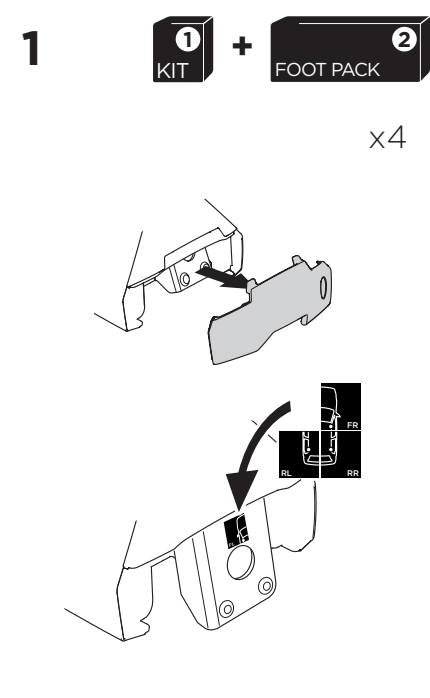

1

Kit 5013 AUDI A3, 5-dr Hatchback, 12-

ISO 11154-E

THULE WingBar Evo	THULE WingBar Edge	THULE WingBar	THULE SquareBar	Evo X (scale)	Edge X (scale)
AUDI A3, 5-dr Hatchback, 12-				38,5	B

THULE ProBar	THULE SlideBar	X (mm/inch)		
AUDI A3, 5-dr Hatchback, 12-		1036 mm / 40 3/4"		

THULE WingBar Evo	THULE WingBar Edge	THULE WingBar	THULE SquareBar	Evo Y (scale)	Edge Y (scale)
AUDI A3, 5-dr Hatchback, 12-				33	M

THULE ProBar	THULE SlideBar	Y (mm/inch)		
AUDI A3, 5-dr Hatchback, 12-		981 mm / 38 5/8"		

	W (mm/inch)	Z (mm/inch)
AUDI A3, 5-dr Hatchback, 12-	720 mm / 28 3/8"	250 mm / 9 7/8"