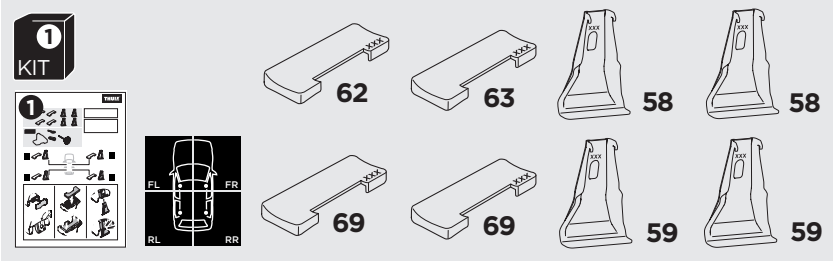

1

Kit 5013 AUDI A3, 5-dr Hatchback, 12-

ISO 11154-E

THULE WingBar Evo	THULE WingBar Edge	THULE WingBar	THULE SquareBar	Evo X (scale)	Edge X (scale)
AUDI A3, 5-dr Hatchback, 12-				38,5	B

THULE ProBar	THULE SlideBar	X (mm/inch)		
AUDI A3, 5-dr Hatchback, 12-		1036 mm / 40 3/4"		

THULE WingBar Evo	THULE WingBar Edge	THULE WingBar	THULE SquareBar	Evo Y (scale)	Edge Y (scale)
AUDI A3, 5-dr Hatchback, 12-				33	M

THULE ProBar	THULE SlideBar	Y (mm/inch)		
AUDI A3, 5-dr Hatchback, 12-		981 mm / 38 5/8"		

	W (mm/inch)	Z (mm/inch)
AUDI A3, 5-dr Hatchback, 12-	720 mm / 28 3/8"	250 mm / 9 7/8"