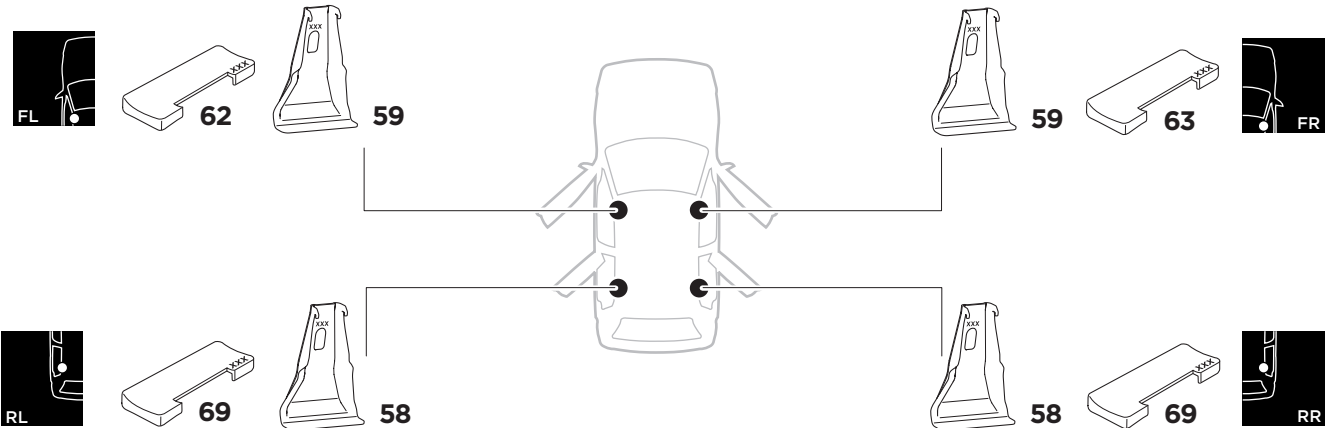

1

Kit 5013 AUDI A3, 5-dr Hatchback, 12-

ISO 11154-E

THULE WingBar Evo	THULE WingBar Edge	THULE WingBar	THULE SquareBar	Evo X (scale)	Edge X (scale)
AUDI A3, 5-dr Hatchback, 12-				38,5	B

THULE ProBar	THULE SlideBar	X (mm/inch)		
AUDI A3, 5-dr Hatchback, 12-		1036 mm / 40 3/4"		

THULE WingBar Evo	THULE WingBar Edge	THULE WingBar	THULE SquareBar	Evo Y (scale)	Edge Y (scale)
AUDI A3, 5-dr Hatchback, 12-				33	M

THULE ProBar	THULE SlideBar	Y (mm/inch)		
AUDI A3, 5-dr Hatchback, 12-		981 mm / 38 5/8"		

	W (mm/inch)	Z (mm/inch)
AUDI A3, 5-dr Hatchback, 12-	720 mm / 28 3/8"	250 mm / 9 7/8"