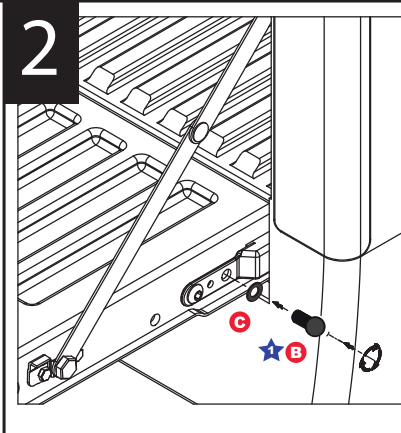

ED0554

ED0401

ED0401

EZDown Instruction Kit

ISUZU ED0450

www.ezdown.co.za

**NB: After installation please close tailgate gently to ensure that there is no interference with any hardware.**

FITTING KIT CODE	MANUFACTURER	MODEL TYPE	YEAR	STOCKIST	PRODUCT	REVISION	LABOUR TIME	DATE	PAGE
ED0450	ISUZU	KB/D-MAX	2005-2015 1ST INTRO	GENERAL USE	EZDOWN	6	30min	07/03/2018	1
TORQUE-N.m	★ 27N.m±2N.m	★ 17N.m±2N.m	★ 17N.m±2N.m	★ 27N.m±2N.m	★ 27N.m±2N.m	★ 27N.m±2N.m	★ 27N.m±2N.m		