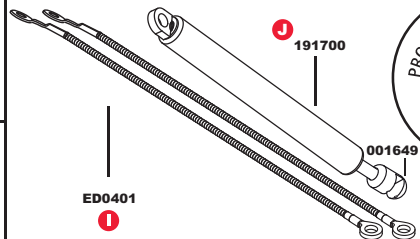

ED0554

ED0401

ED0401

EZDown Instruction Kit

ISUZU ED0450

www.ezdown.co.za

**NB: After installation please close tailgate gently to ensure that there is no interference with any hardware.**

FITTING KIT CODE	MANUFACTURER	MODEL TYPE	YEAR	STOCKIST	PRODUCT	REVISION	LABOUR TIME	DATE	PAGE
ED0450	ISUZU	KB/D-MAX	2005-2015 1ST INTRO	GENERAL USE	EZDOWN	6	30min	07/03/2018	1
TORQUE-N.m	★ 27N.m±2N.m	★ 17N.m±2N.m	★ 17N.m±2N.m	★ 27N.m±2N.m	★ 27N.m±2N.m	★ 27N.m±2N.m	★ 27N.m±2N.m		