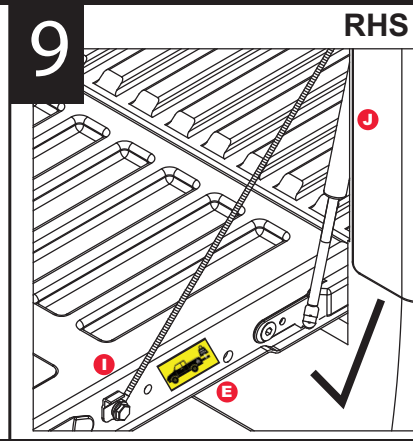

ED0554

ED0401

ED0401

EZDown Instruction Kit

ISUZU ED0450

www.ezdown.co.za

**NB: After installation please close tailgate gently to ensure that there is no interference with any hardware.**

FITTING KIT CODE	MANUFACTURER	MODEL TYPE	YEAR	STOCKIST	PRODUCT	REVISION	LABOUR TIME	DATE	PAGE
ED0450	ISUZU	KB/D-MAX	2005-2015 1ST INTRO	GENERAL USE	EZDOWN	6	30min	07/03/2018	1
TORQUE-N.m	★ 27N.m±2N.m	★ 17N.m±2N.m	★ 17N.m±2N.m	★ 27N.m±2N.m	★ 27N.m±2N.m	★ 27N.m±2N.m	★ 27N.m±2N.m		