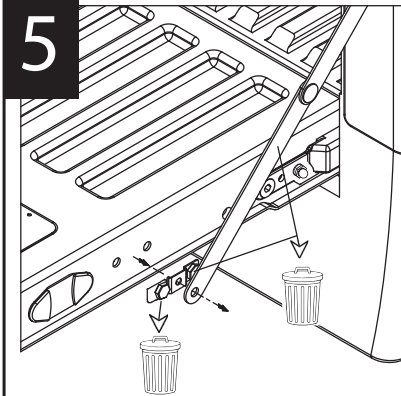

ED0554

ED0401

ED0401

EZDown Instruction Kit

ISUZU ED0450

www.ezdown.co.za

**NB: After installation please close tailgate gently to ensure that there is no interference with any hardware.**

FITTING KIT CODE	MANUFACTURER	MODEL TYPE	YEAR	STOCKIST	PRODUCT	REVISION	LABOUR TIME	DATE	PAGE
ED0450	ISUZU	KB/D-MAX	2005-2015 1ST INTRO	GENERAL USE	EZDOWN	6	30min	07/03/2018	1
TORQUE-N.m	★ 27N.m±2N.m	★ 17N.m±2N.m	★ 17N.m±2N.m	★ 27N.m±2N.m	★ 27N.m±2N.m	★ 27N.m±2N.m	★ 27N.m±2N.m		