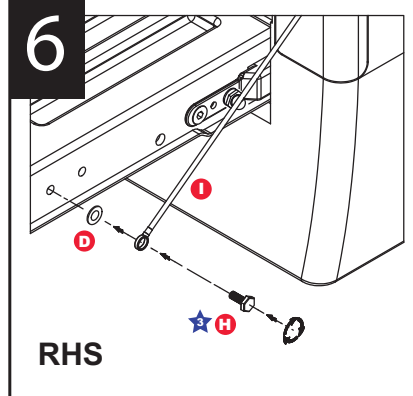

ED0554

ED0401

ED0401

EZDown Instruction Kit

ISUZU ED0450

www.ezdown.co.za

**NB: After installation please close tailgate gently to ensure that there is no interference with any hardware.**

FITTING KIT CODE	MANUFACTURER	MODEL TYPE	YEAR	STOCKIST	PRODUCT	REVISION	LABOUR TIME	DATE	PAGE
ED0450	ISUZU	KB/D-MAX	2005-2015 1ST INTRO	GENERAL USE	EZDOWN	6	30min	07/03/2018	1
TORQUE-N.m	★ 27N.m±2N.m	★ 17N.m±2N.m	★ 17N.m±2N.m	★ 27N.m±2N.m	★ 27N.m±2N.m	★ 27N.m±2N.m	★ 27N.m±2N.m		