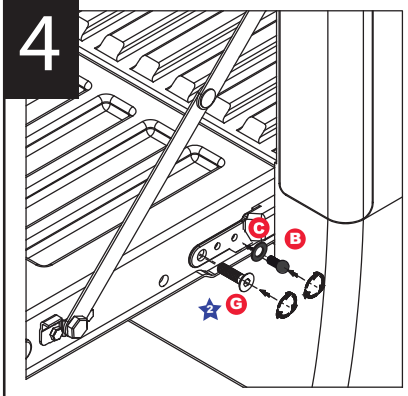

ED0554

ED0401

ED0401

EZDown Instruction Kit

ISUZU ED0450

www.ezdown.co.za

**NB: After installation please close tailgate gently to ensure that there is no interference with any hardware.**

FITTING KIT CODE	MANUFACTURER	MODEL TYPE	YEAR	STOCKIST	PRODUCT	REVISION	LABOUR TIME	DATE	PAGE
ED0450	ISUZU	KB/D-MAX	2005-2015 1ST INTRO	GENERAL USE	EZDOWN	6	30min	07/03/2018	1
TORQUE-N.m	★ 27N.m±2N.m	★ 17N.m±2N.m	★ 17N.m±2N.m	★ 27N.m±2N.m	★ 27N.m±2N.m	★ 27N.m±2N.m	★ 27N.m±2N.m		