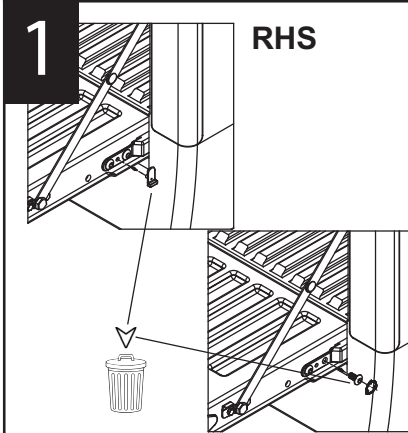

ED0554

ED0401

ED0401

EZDown Instruction Kit

ISUZU ED0450

www.ezdown.co.za

**NB: After installation please close tailgate gently to ensure that there is no interference with any hardware.**

FITTING KIT CODE	MANUFACTURER	MODEL TYPE	YEAR	STOCKIST	PRODUCT	REVISION	LABOUR TIME	DATE	PAGE
ED0450	ISUZU	KB/D-MAX	2005-2015 1ST INTRO	GENERAL USE	EZDOWN	6	30min	07/03/2018	1
TORQUE-N.m	★ 27N.m±2N.m	★ 17N.m±2N.m	★ 17N.m±2N.m	★ 27N.m±2N.m	★ 27N.m±2N.m	★ 27N.m±2N.m	★ 27N.m±2N.m		