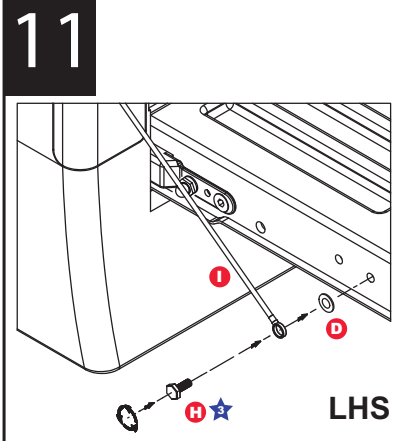

ED0554

ED0401

ED0401

EZDown Instruction Kit

ISUZU ED0450

www.ezdown.co.za

**NB: After installation please close tailgate gently to ensure that there is no interference with any hardware.**

FITTING KIT CODE	MANUFACTURER	MODEL TYPE	YEAR	STOCKIST	PRODUCT	REVISION	LABOUR TIME	DATE	PAGE
ED0450	ISUZU	KB/D-MAX	2005-2015 1ST INTRO	GENERAL USE	EZDOWN	6	30min	07/03/2018	1
TORQUE-N.m	★ 27N.m±2N.m	★ 17N.m±2N.m	★ 17N.m±2N.m	★ 27N.m±2N.m	★ 27N.m±2N.m	★ 27N.m±2N.m	★ 27N.m±2N.m		