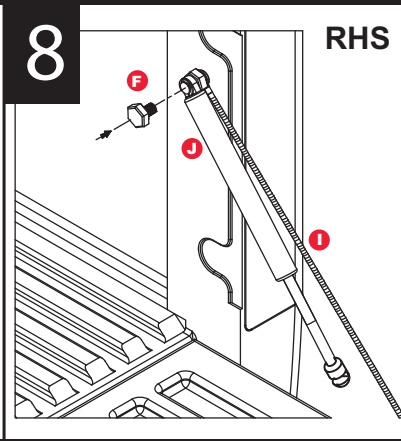

ED0554

ED0401

ED0401

EZDown Instruction Kit

ISUZU ED0450

www.ezdown.co.za

**NB: After installation please close tailgate gently to ensure that there is no interference with any hardware.**

FITTING KIT CODE	MANUFACTURER	MODEL TYPE	YEAR	STOCKIST	PRODUCT	REVISION	LABOUR TIME	DATE	PAGE
ED0450	ISUZU	KB/D-MAX	2005-2015 1ST INTRO	GENERAL USE	EZDOWN	6	30min	07/03/2018	1
TORQUE-N.m	★ 27N.m±2N.m	★ 17N.m±2N.m	★ 17N.m±2N.m	★ 27N.m±2N.m	★ 27N.m±2N.m	★ 27N.m±2N.m	★ 27N.m±2N.m		