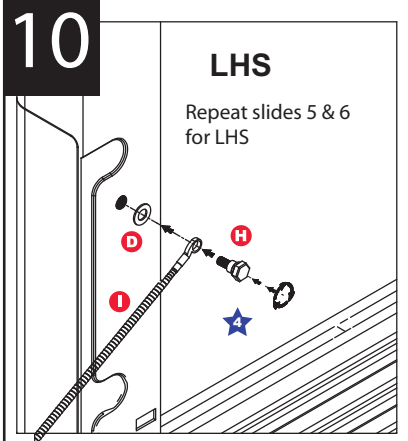

ED0554

ED0401

ED0401

EZDown Instruction Kit

ISUZU ED0450

www.ezdown.co.za

**NB: After installation please close tailgate gently to ensure that there is no interference with any hardware.**

FITTING KIT CODE	MANUFACTURER	MODEL TYPE	YEAR	STOCKIST	PRODUCT	REVISION	LABOUR TIME	DATE	PAGE
ED0450	ISUZU	KB/D-MAX	2005-2015 1ST INTRO	GENERAL USE	EZDOWN	6	30min	07/03/2018	1
TORQUE-N.m	★ 27N.m±2N.m	★ 17N.m±2N.m	★ 17N.m±2N.m	★ 27N.m±2N.m	★ 27N.m±2N.m	★ 27N.m±2N.m	★ 27N.m±2N.m		