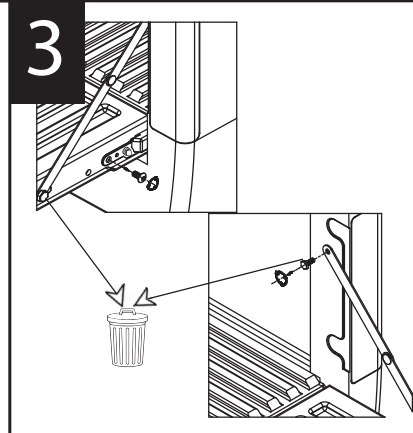

ED0554

ED0401

ED0401

EZDown Instruction Kit

ISUZU ED0450

www.ezdown.co.za

**NB: After installation please close tailgate gently to ensure that there is no interference with any hardware.**

FITTING KIT CODE	MANUFACTURER	MODEL TYPE	YEAR	STOCKIST	PRODUCT	REVISION	LABOUR TIME	DATE	PAGE
ED0450	ISUZU	KB/D-MAX	2005-2015 1ST INTRO	GENERAL USE	EZDOWN	6	30min	07/03/2018	1
TORQUE-N.m	★ 27N.m±2N.m	★ 17N.m±2N.m	★ 17N.m±2N.m	★ 27N.m±2N.m	★ 27N.m±2N.m	★ 27N.m±2N.m	★ 27N.m±2N.m		