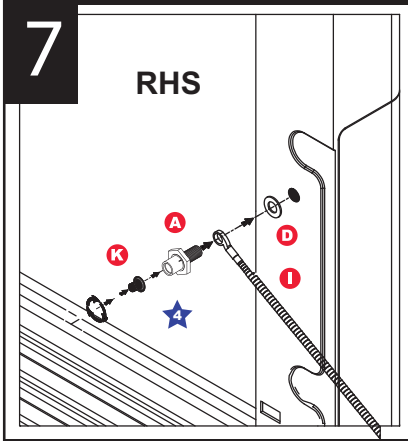

ED0554

ED0401

ED0401

EZDown Instruction Kit

ISUZU ED0450

www.ezdown.co.za

**NB: After installation please close tailgate gently to ensure that there is no interference with any hardware.**

FITTING KIT CODE	MANUFACTURER	MODEL TYPE	YEAR	STOCKIST	PRODUCT	REVISION	LABOUR TIME	DATE	PAGE
ED0450	ISUZU	KB/D-MAX	2005-2015 1ST INTRO	GENERAL USE	EZDOWN	6	30min	07/03/2018	1
TORQUE-N.m	★ 27N.m±2N.m	★ 17N.m±2N.m	★ 17N.m±2N.m	★ 27N.m±2N.m	★ 27N.m±2N.m	★ 27N.m±2N.m	★ 27N.m±2N.m		