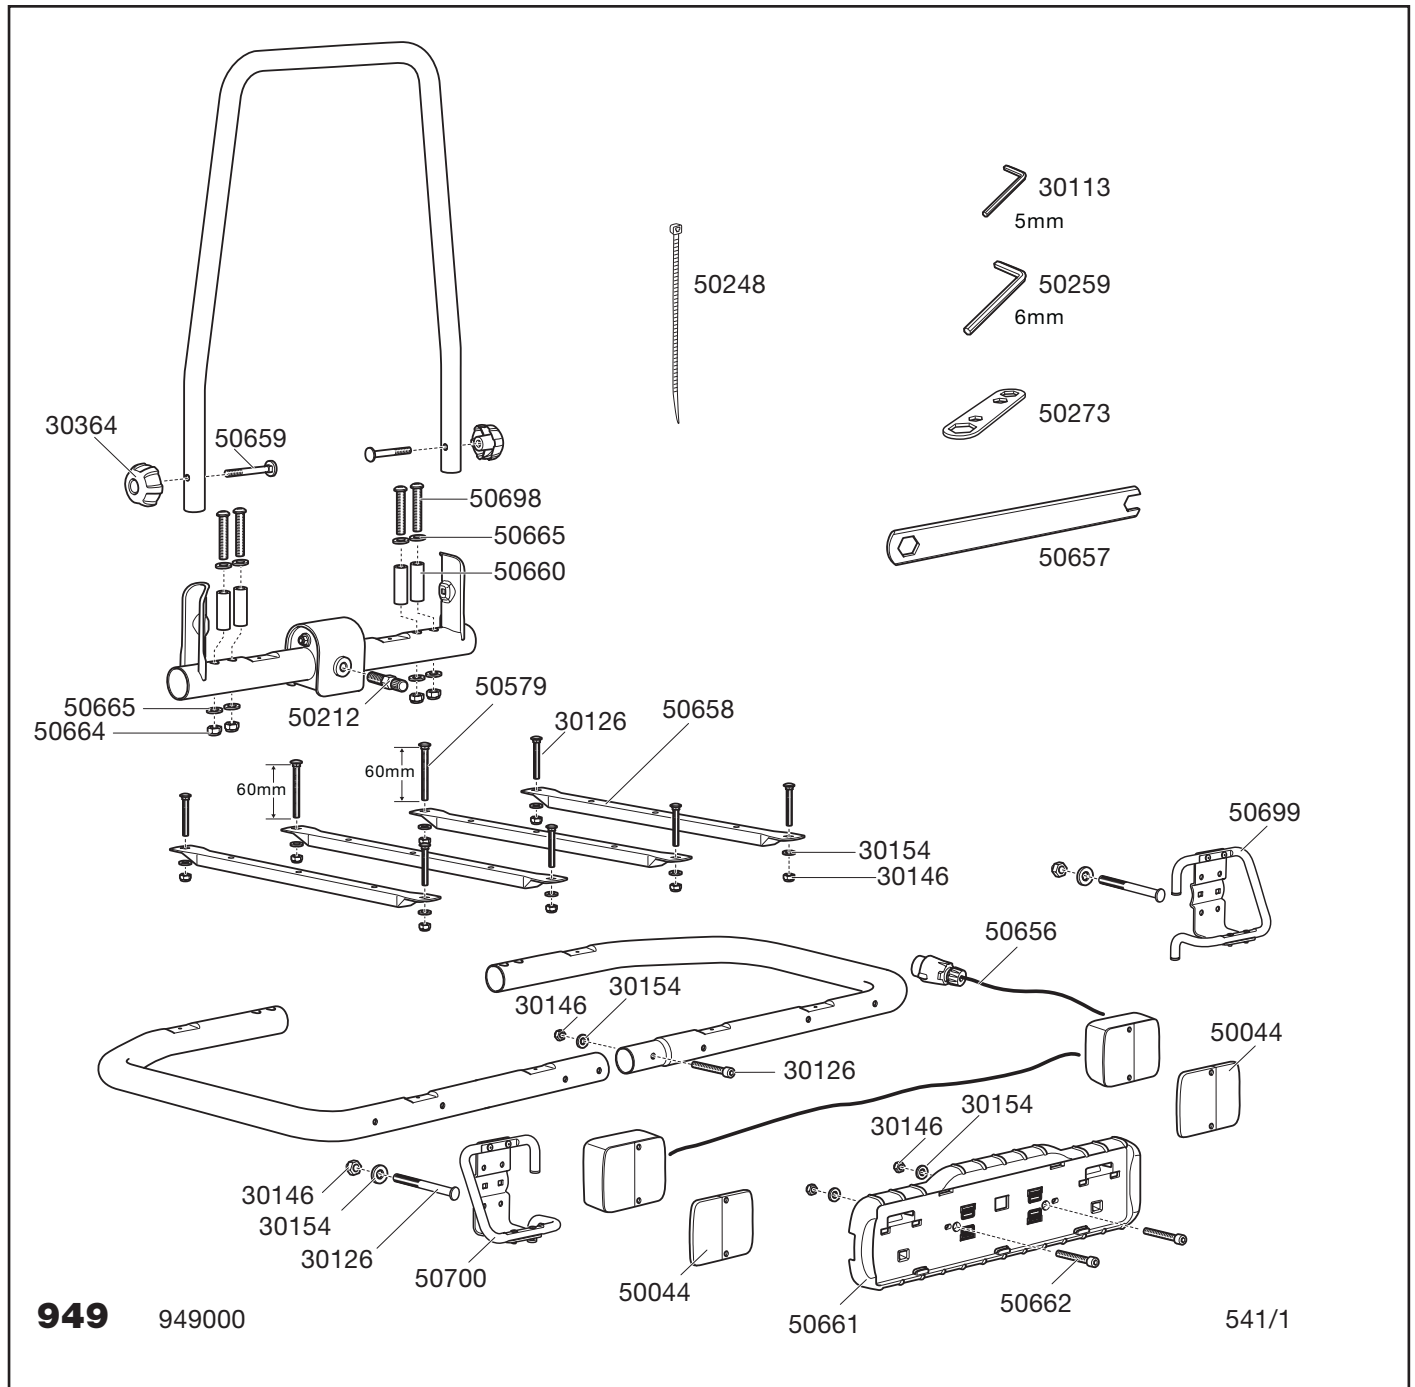

Thule EasyBase 949

Individual packs

Pallet

Product	EAN	Kg	L/W/H in cm
949	7313020022529	15	80/65/13

Product	Qty/kg	L/W/H in cm
949	16/250	133/80/120