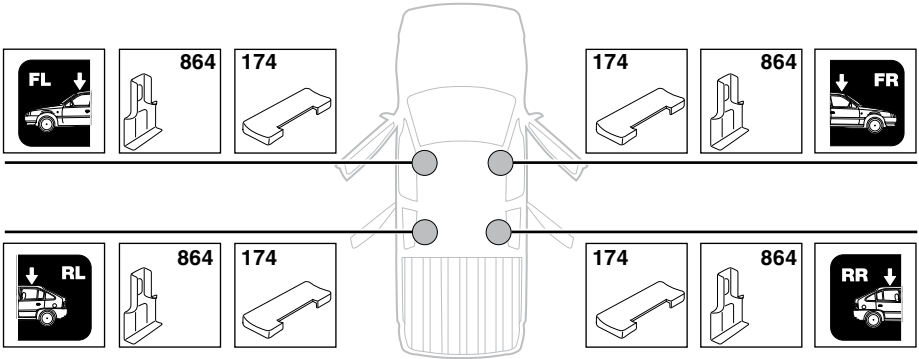

3

754 Rapid System

	X
NISSAN Frontier, 4-dr Crew Cab Pickup, 05-15	46,5
NISSAN Frontier, 4-dr King Cab Pickup, 05-15	46,5
NISSAN King Cab, 4-dr Pickup Double Cab, 05-15	46,5
NISSAN Navara, 4-dr Pickup Double Cab, 05-15	46,5
NISSAN Pathfinder, 5-dr SUV, 05-12	46,5

	Y
NISSAN Frontier, 4-dr Crew Cab Pickup, 05-15	45
NISSAN Frontier, 4-dr King Cab Pickup, 05-15	45
NISSAN King Cab, 4-dr Pickup Double Cab, 05-15	45
NISSAN Navara, 4-dr Pickup Double Cab, 05-15	45
NISSAN Pathfinder, 5-dr SUV, 05-12	45

3

480R Rapid Traverse

480 Traverse

(North America)

	X inch	X mm
NISSAN Frontier, 4-dr Crew Cab Pickup, 05-15	43 ⁷/₈ "	1116 mm
NISSAN Frontier, 4-dr King Cab Pickup, 05-15	43 ⁷/₈ "	1116 mm
NISSAN King Cab, 4-dr Pickup Double Cab, 05-15	43 ⁷/₈ "	1116 mm
NISSAN Navara, 4-dr Pickup Double Cab, 05-15	43 ⁷/₈ "	1116 mm
NISSAN Pathfinder, 5-dr SUV, 05-12	43 ⁷/₈ "	1116 mm

	Y inch	Y mm
NISSAN Frontier, 4-dr Crew Cab Pickup, 05-15	43 ³/₈ "	1101 mm
NISSAN Frontier, 4-dr King Cab Pickup, 05-15	43 ³/₈ "	1101 mm
NISSAN King Cab, 4-dr Pickup Double Cab, 05-15	43 ³/₈ "	1101 mm
NISSAN Navara, 4-dr Pickup Double Cab, 05-15	43 ³/₈ "	1101 mm
NISSAN Pathfinder, 5-dr SUV, 05-12	43 ³/₈ "	1101 mm

4

5

NISSAN Frontier, 4-dr Crew Cab Pickup, 05-15
NISSAN Frontier, 4-dr King Cab Pickup, 05-15
NISSAN King Cab, 4-dr Pickup Double Cab, 05-15
NISSAN Navara, 4-dr Pickup Double Cab, 05-15
NISSAN Pathfinder, 5-dr SUV, 05-12