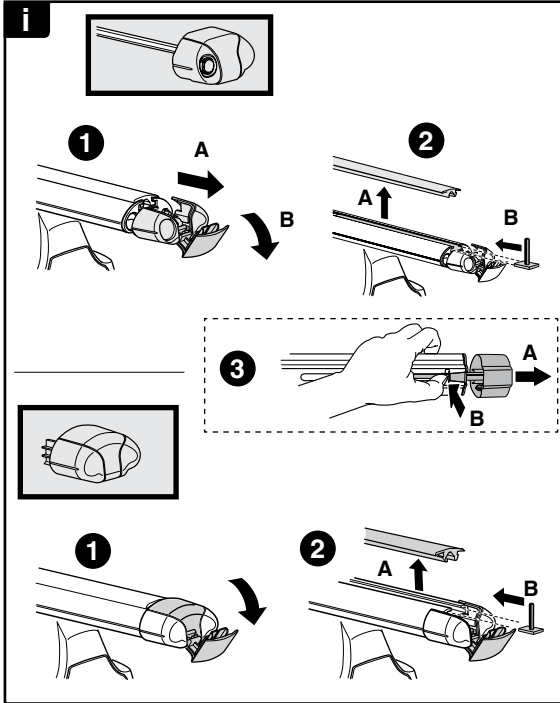

THULE
SWEDEN
**ONE
KEY
SYSTEM**

		(x4)
		(x6)
		(x8)
NA		(x10)
EUR		(x12)
ASIA		

WW ▶ Thule Sweden AB, Box 69, 330 33 Hillerstorp, SWEDEN
NA ▶ Thule Inc., 42 Silvermine Road, Seymour, Connecticut 06483, USA

info@thule.com
customer.service@thule.com

www.thule.com