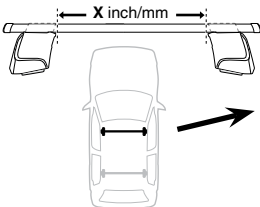

3

480R Rapid Traverse

480 Traverse

(North America)

	X inch	X mm
NISSAN Frontier, 4-dr Crew Cab Pickup, 05-15	43 ⁷/₈ "	1116 mm
NISSAN Frontier, 4-dr King Cab Pickup, 05-15	43 ⁷/₈ "	1116 mm
NISSAN King Cab, 4-dr Pickup Double Cab, 05-15	43 ⁷/₈ "	1116 mm
NISSAN Navara, 4-dr Pickup Double Cab, 05-15	43 ⁷/₈ "	1116 mm
NISSAN Pathfinder, 5-dr SUV, 05-12	43 ⁷/₈ "	1116 mm

	Y inch	Y mm
NISSAN Frontier, 4-dr Crew Cab Pickup, 05-15	43 ³/₈ "	1101 mm
NISSAN Frontier, 4-dr King Cab Pickup, 05-15	43 ³/₈ "	1101 mm
NISSAN King Cab, 4-dr Pickup Double Cab, 05-15	43 ³/₈ "	1101 mm
NISSAN Navara, 4-dr Pickup Double Cab, 05-15	43 ³/₈ "	1101 mm
NISSAN Pathfinder, 5-dr SUV, 05-12	43 ³/₈ "	1101 mm