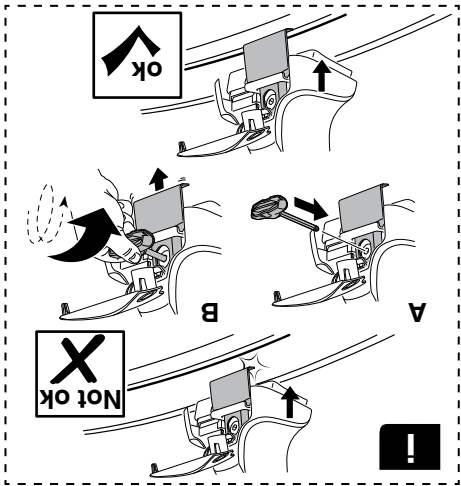

260 mm	750 mm	10 1/4"	29 1/2"	NISSAN Pathfinder, 5-dr SUV, 05-12
260 mm	750 mm	10 1/4"	29 1/2"	NISSAN Navara, 4-dr Pickup Double Cab, 05-15
260 mm	750 mm	10 1/4"	29 1/2"	NISSAN King Cab, 4-dr Pickup Double Cab, 05-15
260 mm	610 mm	10 1/4"	24"	NISSAN Frontier, 4-dr King Cab Pickup, 05-15
260 mm	750 mm	10 1/4"	29 1/2"	NISSAN Frontier, 4-dr Crew Cab Pickup, 05-15

X mm   Y mm   X inch   Y inch