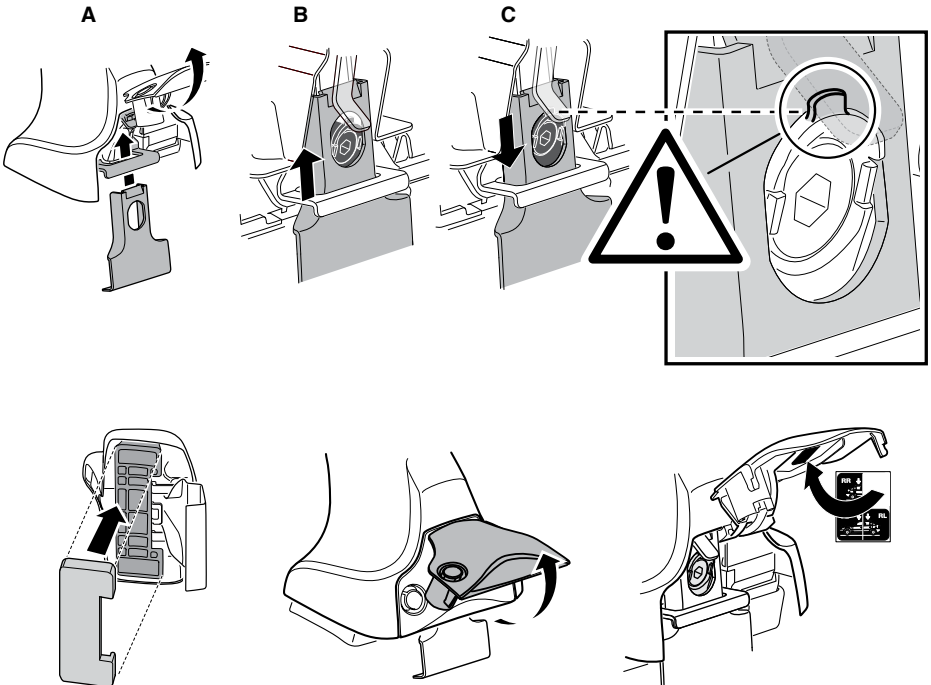

3

754 Rapid System

	X
NISSAN Frontier, 4-dr Crew Cab Pickup, 05-15	46,5
NISSAN Frontier, 4-dr King Cab Pickup, 05-15	46,5
NISSAN King Cab, 4-dr Pickup Double Cab, 05-15	46,5
NISSAN Navara, 4-dr Pickup Double Cab, 05-15	46,5
NISSAN Pathfinder, 5-dr SUV, 05-12	46,5

	Y
NISSAN Frontier, 4-dr Crew Cab Pickup, 05-15	45
NISSAN Frontier, 4-dr King Cab Pickup, 05-15	45
NISSAN King Cab, 4-dr Pickup Double Cab, 05-15	45
NISSAN Navara, 4-dr Pickup Double Cab, 05-15	45
NISSAN Pathfinder, 5-dr SUV, 05-12	45

3

480R Rapid Traverse

480 Traverse

(North America)

	X inch	X mm
NISSAN Frontier, 4-dr Crew Cab Pickup, 05-15	43 ⁷/₈ "	1116 mm
NISSAN Frontier, 4-dr King Cab Pickup, 05-15	43 ⁷/₈ "	1116 mm
NISSAN King Cab, 4-dr Pickup Double Cab, 05-15	43 ⁷/₈ "	1116 mm
NISSAN Navara, 4-dr Pickup Double Cab, 05-15	43 ⁷/₈ "	1116 mm
NISSAN Pathfinder, 5-dr SUV, 05-12	43 ⁷/₈ "	1116 mm

	Y inch	Y mm
NISSAN Frontier, 4-dr Crew Cab Pickup, 05-15	43 ³/₈ "	1101 mm
NISSAN Frontier, 4-dr King Cab Pickup, 05-15	43 ³/₈ "	1101 mm
NISSAN King Cab, 4-dr Pickup Double Cab, 05-15	43 ³/₈ "	1101 mm
NISSAN Navara, 4-dr Pickup Double Cab, 05-15	43 ³/₈ "	1101 mm
NISSAN Pathfinder, 5-dr SUV, 05-12	43 ³/₈ "	1101 mm

4

5

NISSAN Frontier, 4-dr Crew Cab Pickup, 05-15
NISSAN Frontier, 4-dr King Cab Pickup, 05-15
NISSAN King Cab, 4-dr Pickup Double Cab, 05-15
NISSAN Navara, 4-dr Pickup Double Cab, 05-15
NISSAN Pathfinder, 5-dr SUV, 05-12