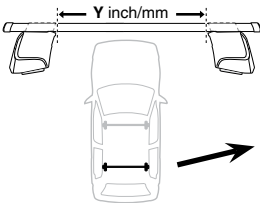

3

480R Rapid Traverse

480 Traverse

(North America)

	X inch	X mm
NISSAN Frontier, 4-dr Crew Cab Pickup, 05-15	43 ⁷/₈ "	1116 mm
NISSAN Frontier, 4-dr King Cab Pickup, 05-15	43 ⁷/₈ "	1116 mm
NISSAN King Cab, 4-dr Pickup Double Cab, 05-15	43 ⁷/₈ "	1116 mm
NISSAN Navara, 4-dr Pickup Double Cab, 05-15	43 ⁷/₈ "	1116 mm
NISSAN Pathfinder, 5-dr SUV, 05-12	43 ⁷/₈ "	1116 mm

	Y inch	Y mm
NISSAN Frontier, 4-dr Crew Cab Pickup, 05-15	43 ³/₈ "	1101 mm
NISSAN Frontier, 4-dr King Cab Pickup, 05-15	43 ³/₈ "	1101 mm
NISSAN King Cab, 4-dr Pickup Double Cab, 05-15	43 ³/₈ "	1101 mm
NISSAN Navara, 4-dr Pickup Double Cab, 05-15	43 ³/₈ "	1101 mm
NISSAN Pathfinder, 5-dr SUV, 05-12	43 ³/₈ "	1101 mm