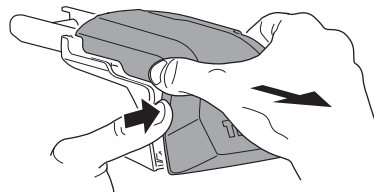

1

Kit 186020

MERCEDES GLC, 5-dr SUV, 15-

ISO 11154-E

This kit is only for vehicles with flush railing.

1

Evo

Edge