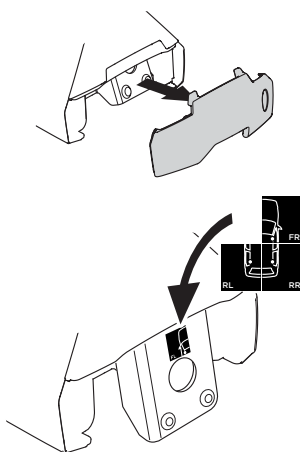

### 1 KIT + FOOT PACK 2

x4

### 2

x4

### 3

x4

THULE WingBar Evo	THULE WingBar Edge	THULE WingBar	THULE SquareBar	<b>Evo X (scale)</b>	<b>Edge X (scale)</b>
<b>SEAT Ibiza, 5-dr Hatchback, 08-17</b>				<b>37</b>	<b>E</b>

THULE ProBar	THULE SlideBar	<b>X (mm/inch)</b>		
<b>SEAT Ibiza, 5-dr Hatchback, 08-17</b>		<b>1021 mm / 40 1/4"</b>		

	<b>W (mm/inch)</b>	<b>Z (mm/inch)</b>
<b>SEAT Ibiza, 5-dr Hatchback, 08-17</b>	<b>720 mm / 28 3/8"</b>	<b>180 mm / 7 1/8"</b>