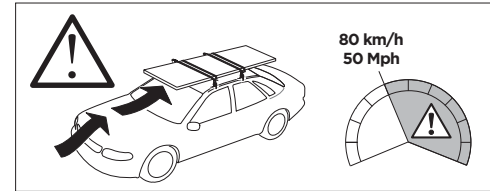

ISO 11154-E