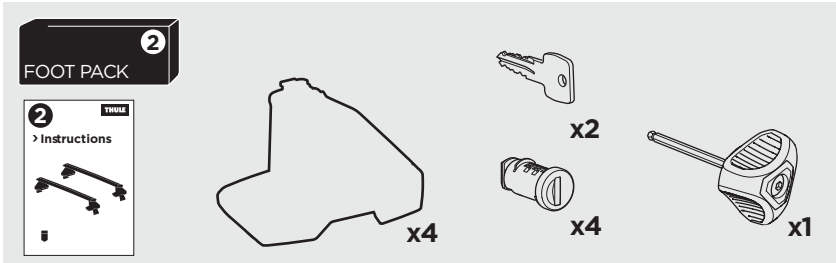

1

Kit 5113

SEAT Ibiza, 5-dr Hatchback, 08-17

ISO 11154-E