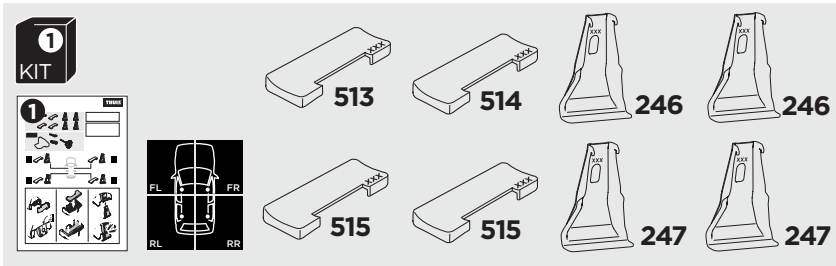

1

Kit 5113

SEAT Ibiza, 5-dr Hatchback, 08-17

ISO 11154-E