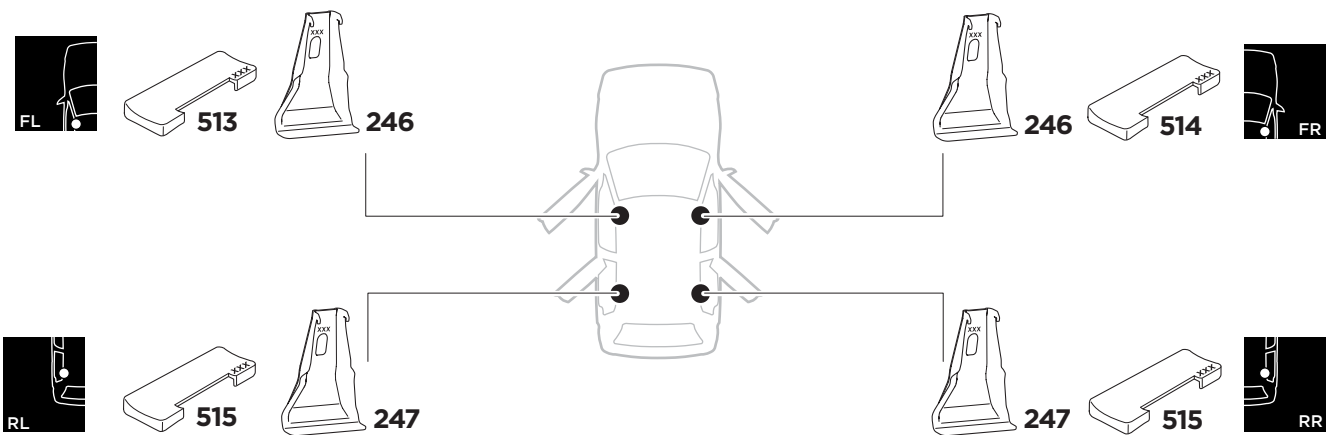

1

Kit 5113

SEAT Ibiza, 5-dr Hatchback, 08-17

ISO 11154-E