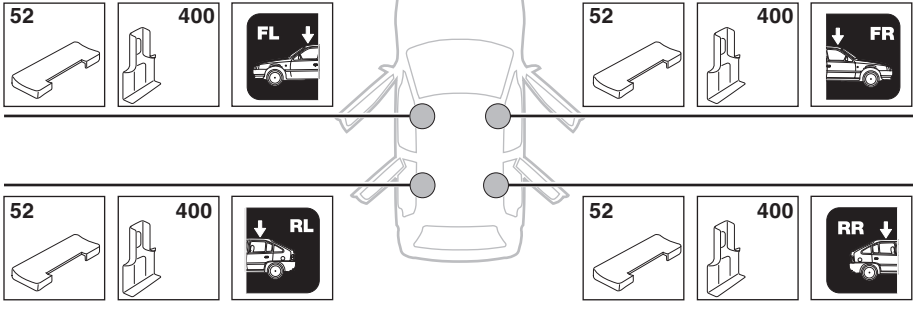

4

FORD Mondeo, 4-dr Sedan, 01-07

FORD Mondeo, 5-dr Hatchback, 01-07

FORD Mondeo, 5-dr Estate, 01-07

FORD Mondeo ST200, 4-dr Sedan, 02-07

FORD Mondeo ST200, 5-dr Hatchback, 02-07

5

	X mm	Y mm	X inch	Y inch
FORD Mondeo, 4-dr Sedan, 01-07	240 mm	700 mm	9 1/2"	27 1/2"
FORD Mondeo, 5-dr Hatchback, 01-07	240 mm	700 mm	9 1/2"	27 1/2"
FORD Mondeo, 5-dr Estate, 01-07	400 mm	700 mm	15 3/4"	27 1/2"
FORD Mondeo ST200, 4-dr Sedan, 02-07	240 mm	700 mm	9 1/2"	27 1/2"
FORD Mondeo ST200, 5-dr Hatchback, 02-07	240 mm	700 mm	9 1/2"	27 1/2"