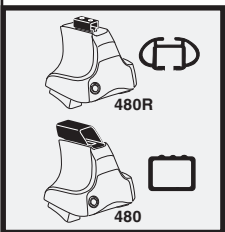

	Y
FORD Mondeo, 4-dr Sedan, 01-07	34
FORD Mondeo, 5-dr Hatchback, 01-07	34
FORD Mondeo, 5-dr Estate, 01-07	33
FORD Mondeo ST200, 4-dr Sedan, 02-07	34
FORD Mondeo ST200, 5-dr Hatchback, 02-07	34

	X inch	X mm
FORD Mondeo, 4-dr Sedan, 01-07	39 1/4"	996 mm
FORD Mondeo, 5-dr Hatchback, 01-07	39 1/4"	996 mm
FORD Mondeo, 5-dr Estate, 01-07	39"	991 mm
FORD Mondeo ST200, 4-dr Sedan, 02-07	39 1/4"	996 mm
FORD Mondeo ST200, 5-dr Hatchback, 02-07	39 1/4"	996 mm