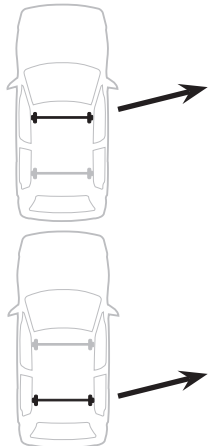

	Y
FORD Mondeo, 4-dr Sedan, 01-07	34
FORD Mondeo, 5-dr Hatchback, 01-07	34
FORD Mondeo, 5-dr Estate, 01-07	33
FORD Mondeo ST200, 4-dr Sedan, 02-07	34
FORD Mondeo ST200, 5-dr Hatchback, 02-07	34

	X inch	X mm
FORD Mondeo, 4-dr Sedan, 01-07	39 1/4"	996 mm
FORD Mondeo, 5-dr Hatchback, 01-07	39 1/4"	996 mm
FORD Mondeo, 5-dr Estate, 01-07	39"	991 mm
FORD Mondeo ST200, 4-dr Sedan, 02-07	39 1/4"	996 mm
FORD Mondeo ST200, 5-dr Hatchback, 02-07	39 1/4"	996 mm