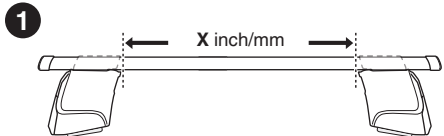

	Y
FORD Mondeo, 4-dr Sedan, 01-07	34
FORD Mondeo, 5-dr Hatchback, 01-07	34
FORD Mondeo, 5-dr Estate, 01-07	33
FORD Mondeo ST200, 4-dr Sedan, 02-07	34
FORD Mondeo ST200, 5-dr Hatchback, 02-07	34

	X inch	X mm
FORD Mondeo, 4-dr Sedan, 01-07	39 1/4"	996 mm
FORD Mondeo, 5-dr Hatchback, 01-07	39 1/4"	996 mm
FORD Mondeo, 5-dr Estate, 01-07	39"	991 mm
FORD Mondeo ST200, 4-dr Sedan, 02-07	39 1/4"	996 mm
FORD Mondeo ST200, 5-dr Hatchback, 02-07	39 1/4"	996 mm

	Y inch	Y mm
FORD Mondeo, 4-dr Sedan, 01-07	39"	991 mm
FORD Mondeo, 5-dr Hatchback, 01-07	39"	991 mm
FORD Mondeo, 5-dr Estate, 01-07	38 5/8"	981 mm
FORD Mondeo ST200, 4-dr Sedan, 02-07	39"	991 mm
FORD Mondeo ST200, 5-dr Hatchback, 02-07	39"	991 mm