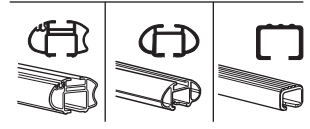

Kit 1226

FORD Mondeo, 4-dr Sedan, 01-07

FORD Mondeo, 5-dr Hatchback, 01-07

FORD Mondeo, 5-dr Estate, 01-07

FORD Mondeo ST200, 4-dr Sedan, 02-07

FORD Mondeo ST200, 5-dr Hatchback, 02-07

480R
754