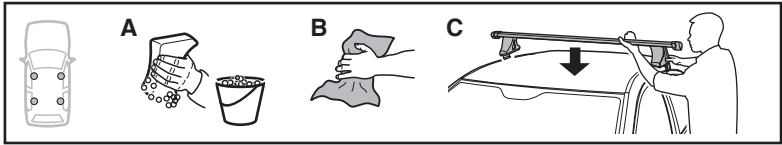

4

FORD Mondeo, 4-dr Sedan, 01-07

FORD Mondeo, 5-dr Hatchback, 01-07

FORD Mondeo, 5-dr Estate, 01-07

FORD Mondeo ST200, 4-dr Sedan, 02-07

FORD Mondeo ST200, 5-dr Hatchback, 02-07

5

	X mm	Y mm	X inch	Y inch
FORD Mondeo, 4-dr Sedan, 01-07	240 mm	700 mm	9 1/2"	27 1/2"
FORD Mondeo, 5-dr Hatchback, 01-07	240 mm	700 mm	9 1/2"	27 1/2"
FORD Mondeo, 5-dr Estate, 01-07	400 mm	700 mm	15 3/4"	27 1/2"
FORD Mondeo ST200, 4-dr Sedan, 02-07	240 mm	700 mm	9 1/2"	27 1/2"
FORD Mondeo ST200, 5-dr Hatchback, 02-07	240 mm	700 mm	9 1/2"	27 1/2"