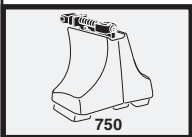

	Y inch	Y mm
FORD Mondeo, 4-dr Sedan, 01-07	39"	991 mm
FORD Mondeo, 5-dr Hatchback, 01-07	39"	991 mm
FORD Mondeo, 5-dr Estate, 01-07	38 5/8"	981 mm
FORD Mondeo ST200, 4-dr Sedan, 02-07	39"	991 mm
FORD Mondeo ST200, 5-dr Hatchback, 02-07	39"	991 mm

4

FORD Mondeo, 4-dr Sedan, 01-07

FORD Mondeo, 5-dr Hatchback, 01-07

FORD Mondeo, 5-dr Estate, 01-07

FORD Mondeo ST200, 4-dr Sedan, 02-07

FORD Mondeo ST200, 5-dr Hatchback, 02-07

5

	X mm	Y mm	X inch	Y inch
FORD Mondeo, 4-dr Sedan, 01-07	240 mm	700 mm	9 1/2"	27 1/2"
FORD Mondeo, 5-dr Hatchback, 01-07	240 mm	700 mm	9 1/2"	27 1/2"
FORD Mondeo, 5-dr Estate, 01-07	400 mm	700 mm	15 3/4"	27 1/2"
FORD Mondeo ST200, 4-dr Sedan, 02-07	240 mm	700 mm	9 1/2"	27 1/2"
FORD Mondeo ST200, 5-dr Hatchback, 02-07	240 mm	700 mm	9 1/2"	27 1/2"