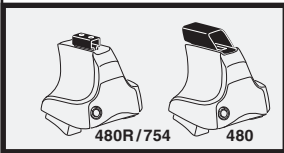

4

FORD Mondeo, 4-dr Sedan, 01-07

FORD Mondeo, 5-dr Hatchback, 01-07

FORD Mondeo, 5-dr Estate, 01-07

FORD Mondeo ST200, 4-dr Sedan, 02-07

FORD Mondeo ST200, 5-dr Hatchback, 02-07

5

	X mm	Y mm	X inch	Y inch
FORD Mondeo, 4-dr Sedan, 01-07	240 mm	700 mm	9 1/2"	27 1/2"
FORD Mondeo, 5-dr Hatchback, 01-07	240 mm	700 mm	9 1/2"	27 1/2"
FORD Mondeo, 5-dr Estate, 01-07	400 mm	700 mm	15 3/4"	27 1/2"
FORD Mondeo ST200, 4-dr Sedan, 02-07	240 mm	700 mm	9 1/2"	27 1/2"
FORD Mondeo ST200, 5-dr Hatchback, 02-07	240 mm	700 mm	9 1/2"	27 1/2"