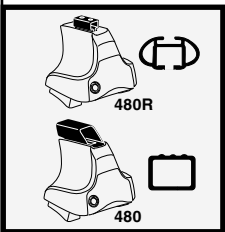

X inch	X mm
TOYOTA Vista, 4-dr Sedan, 98-03	38 ⁵/₈ "	981 mm
TOYOTA Echo, 4-dr Sedan, 99-05 / *00-06	36 ⁷/₈ "	936 mm
TOYOTA Platz, 4-dr Sedan, 99-05	36 ⁷/₈ "	936 mm
TOYOTA Yaris (Mk.I), 4-dr Sedan, 00-04	36 ⁷/₈ "	936 mm