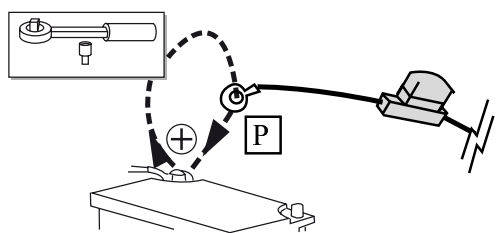

7

INFO

For OE-installed PDC