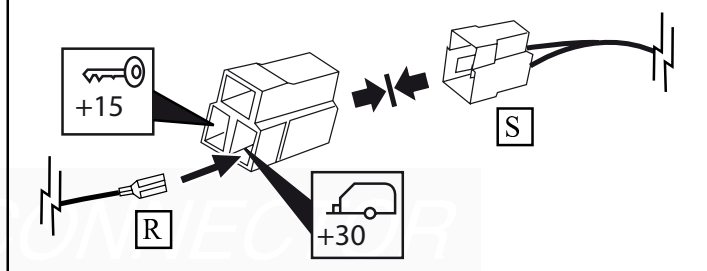

7

INFO

For OE-installed PDC