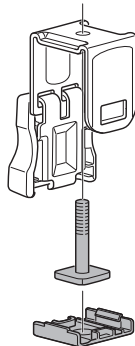

1.2

x1

x8

x4

x4

x4

Optional

SquareBar Adapter 8897

x4

x4

A

B

C

SquareBar Adapter 8897

A

B

C

2-3

1.2

D

E

F

2

Min 610mm / 24 inch