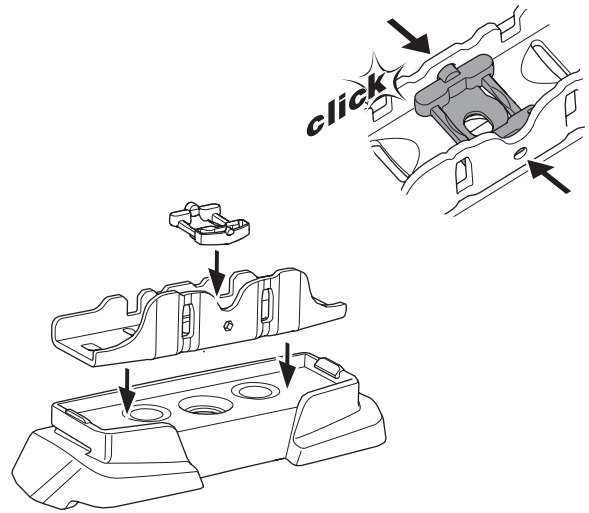

1

Kit 187044

HYUNDAI i30, 5-dr Hatchback, 12-17 (without glass roof)
 KIA Cee'd, 5-dr Hatchback, 12-18 (without glass roof)

ISO 11154-E

This kit is only for vehicles with fixpoint mounting.

3

4

5