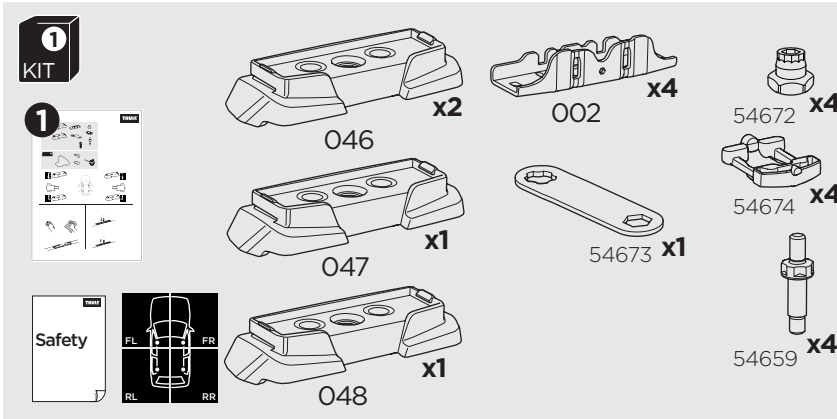

1

Kit 187044

HYUNDAI i30, 5-dr Hatchback, 12-17 (without glass roof)
 KIA Cee'd, 5-dr Hatchback, 12-18 (without glass roof)

ISO 11154-E

This kit is only for vehicles with fixpoint mounting.

3

4

5