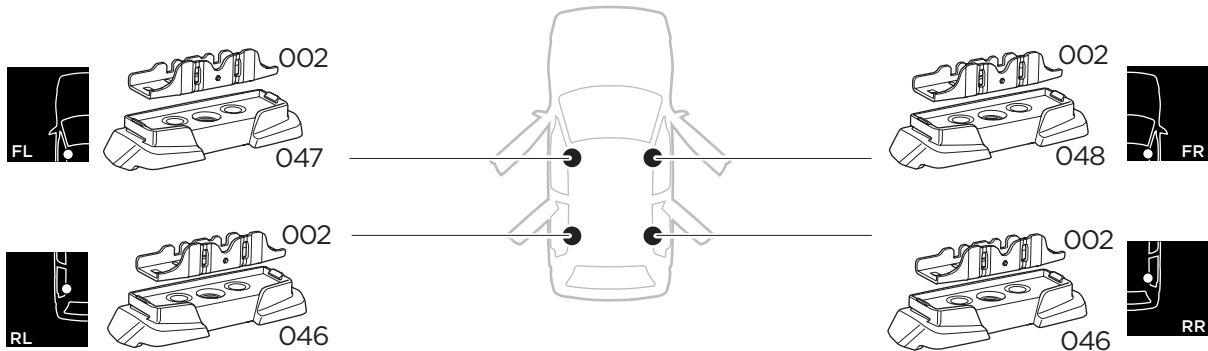

1

Kit 187044

HYUNDAI i30, 5-dr Hatchback, 12-17 (without glass roof)
 KIA Cee'd, 5-dr Hatchback, 12-18 (without glass roof)

ISO 11154-E

This kit is only for vehicles with fixpoint mounting.

3

4

5