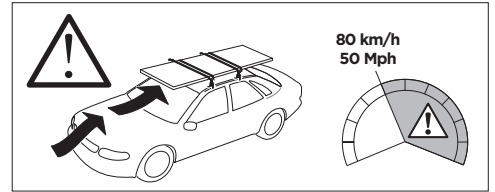

1

Kit 187044

HYUNDAI i30, 5-dr Hatchback, 12-17 (without glass roof)
 KIA Cee'd, 5-dr Hatchback, 12-18 (without glass roof)

ISO 11154-E

This kit is only for vehicles with fixpoint mounting.

3

4

5