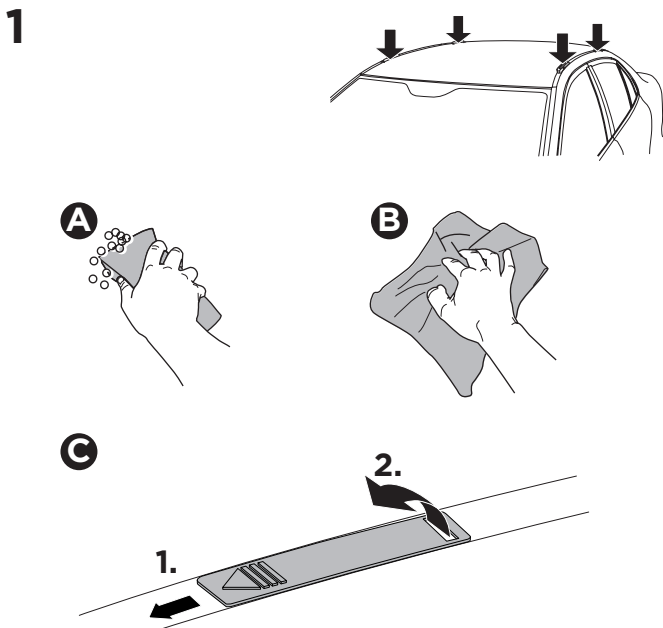

1

Kit 187044

HYUNDAI i30, 5-dr Hatchback, 12-17 (without glass roof)
 KIA Cee'd, 5-dr Hatchback, 12-18 (without glass roof)

ISO 11154-E

This kit is only for vehicles with fixpoint mounting.

3

4

5