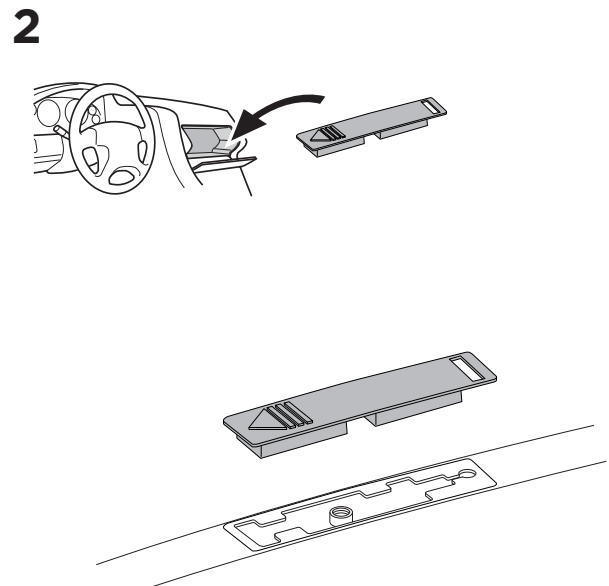

1

Kit 187044

HYUNDAI i30, 5-dr Hatchback, 12-17 (without glass roof)
 KIA Cee'd, 5-dr Hatchback, 12-18 (without glass roof)

ISO 11154-E

This kit is only for vehicles with fixpoint mounting.

3

4

5