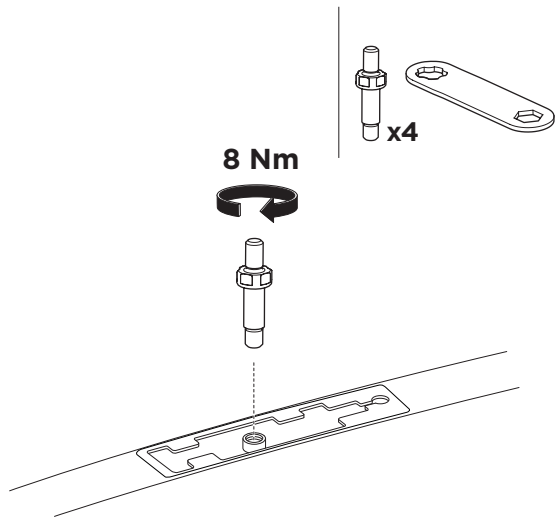

1

Kit 187044

HYUNDAI i30, 5-dr Hatchback, 12-17 (without glass roof)
 KIA Cee'd, 5-dr Hatchback, 12-18 (without glass roof)

ISO 11154-E

This kit is only for vehicles with fixpoint mounting.

3

4

5