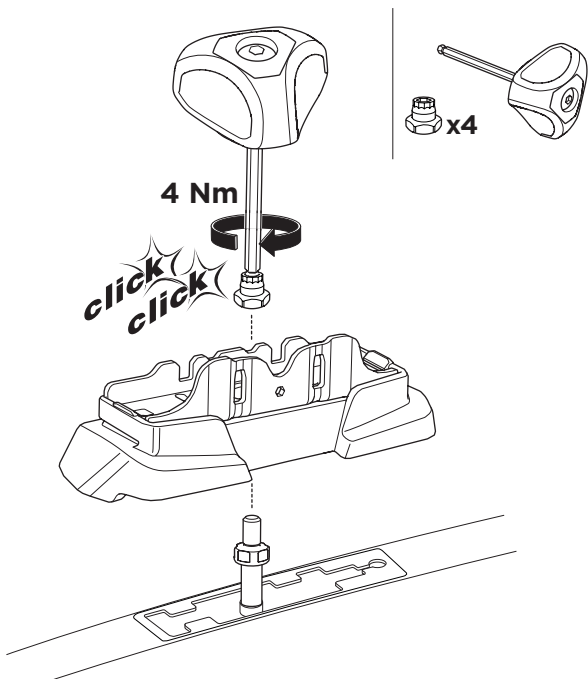

1

Kit 187044

HYUNDAI i30, 5-dr Hatchback, 12-17 (without glass roof)
 KIA Cee'd, 5-dr Hatchback, 12-18 (without glass roof)

ISO 11154-E

This kit is only for vehicles with fixpoint mounting.

3

4

5