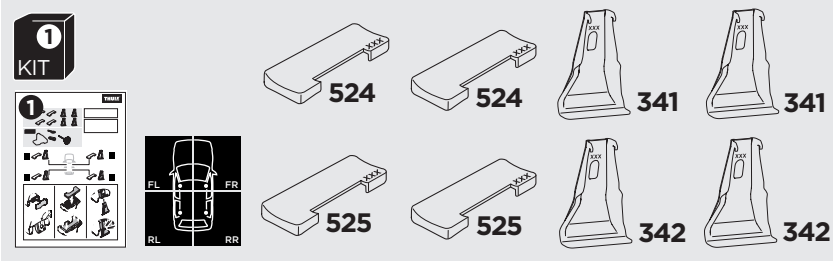

1

Kit 5160

NISSAN Frontier, 4-dr Pickup Double Cab, 05-15
 NISSAN Navara, 4-dr Pickup Double Cab, 05-15

ISO 11154-E

THULE WingBar Evo THULE WingBar Edge THULE WingBar THULE SquareBar	Evo X (scale)	Edge X (scale)
NISSAN Frontier , 4-dr Pickup Double Cab, 05-15	46,5	D
NISSAN Navara , 4-dr Pickup Double Cab, 05-15	46,5	D

THULE ProBar THULE SlideBar	X (mm/inch)
NISSAN Frontier , 4-dr Pickup Double Cab, 05-15	1116 mm / 43 7/8"
NISSAN Navara , 4-dr Pickup Double Cab, 05-15	1116 mm / 43 7/8"

THULE WingBar Evo THULE WingBar Edge THULE WingBar THULE SquareBar	Evo Y (scale)	Edge Y (scale)
NISSAN Frontier , 4-dr Pickup Double Cab, 05-15	45	G
NISSAN Navara , 4-dr Pickup Double Cab, 05-15	45	G

THULE ProBar THULE SlideBar	Y (mm/inch)
NISSAN Frontier , 4-dr Pickup Double Cab, 05-15	1101 mm / 43 3/8"
NISSAN Navara , 4-dr Pickup Double Cab, 05-15	1101 mm / 43 3/8"

	W (mm/inch)	Z (mm/inch)
NISSAN Frontier , 4-dr Pickup Double Cab, 05-15	700 mm / 27 1/2"	275 mm / 10 7/8"
NISSAN Navara , 4-dr Pickup Double Cab, 05-15	700 mm / 27 1/2"	275 mm / 10 7/8"