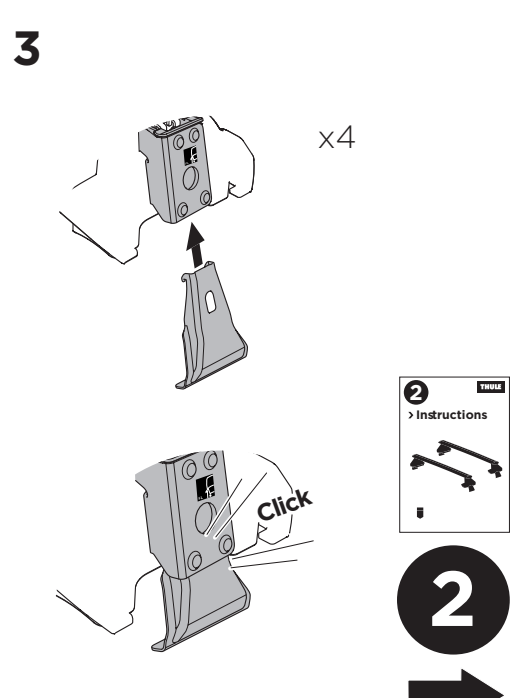

1

Kit 5160

NISSAN Frontier, 4-dr Pickup Double Cab, 05-15
 NISSAN Navara, 4-dr Pickup Double Cab, 05-15

ISO 11154-E

THULE WingBar Evo THULE WingBar Edge THULE WingBar THULE SquareBar	Evo X (scale)	Edge X (scale)
NISSAN Frontier , 4-dr Pickup Double Cab, 05-15	46,5	D
NISSAN Navara , 4-dr Pickup Double Cab, 05-15	46,5	D

THULE ProBar THULE SlideBar	X (mm/inch)
NISSAN Frontier , 4-dr Pickup Double Cab, 05-15	1116 mm / 43 7/8"
NISSAN Navara , 4-dr Pickup Double Cab, 05-15	1116 mm / 43 7/8"

THULE WingBar Evo THULE WingBar Edge THULE WingBar THULE SquareBar	Evo Y (scale)	Edge Y (scale)
NISSAN Frontier , 4-dr Pickup Double Cab, 05-15	45	G
NISSAN Navara , 4-dr Pickup Double Cab, 05-15	45	G

THULE ProBar THULE SlideBar	Y (mm/inch)
NISSAN Frontier , 4-dr Pickup Double Cab, 05-15	1101 mm / 43 3/8"
NISSAN Navara , 4-dr Pickup Double Cab, 05-15	1101 mm / 43 3/8"

	W (mm/inch)	Z (mm/inch)
NISSAN Frontier , 4-dr Pickup Double Cab, 05-15	700 mm / 27 1/2"	275 mm / 10 7/8"
NISSAN Navara , 4-dr Pickup Double Cab, 05-15	700 mm / 27 1/2"	275 mm / 10 7/8"