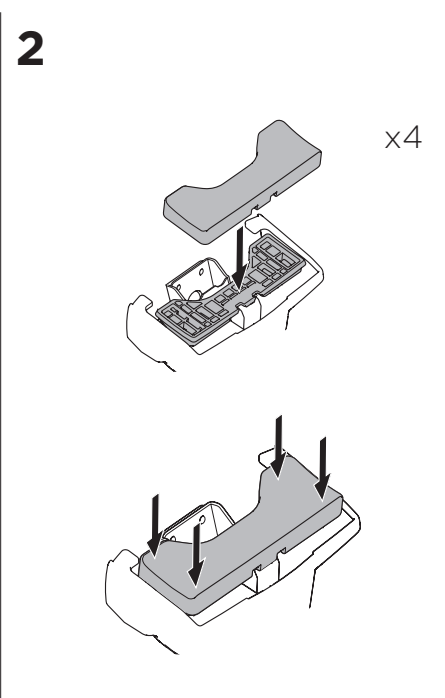

1

Kit 5160

NISSAN Frontier, 4-dr Pickup Double Cab, 05-15
 NISSAN Navara, 4-dr Pickup Double Cab, 05-15

ISO 11154-E

THULE WingBar Evo THULE WingBar Edge THULE WingBar THULE SquareBar	Evo X (scale)	Edge X (scale)
NISSAN Frontier , 4-dr Pickup Double Cab, 05-15	46,5	D
NISSAN Navara , 4-dr Pickup Double Cab, 05-15	46,5	D

THULE ProBar THULE SlideBar	X (mm/inch)
NISSAN Frontier , 4-dr Pickup Double Cab, 05-15	1116 mm / 43 7/8"
NISSAN Navara , 4-dr Pickup Double Cab, 05-15	1116 mm / 43 7/8"

THULE WingBar Evo THULE WingBar Edge THULE WingBar THULE SquareBar	Evo Y (scale)	Edge Y (scale)
NISSAN Frontier , 4-dr Pickup Double Cab, 05-15	45	G
NISSAN Navara , 4-dr Pickup Double Cab, 05-15	45	G

THULE ProBar THULE SlideBar	Y (mm/inch)
NISSAN Frontier , 4-dr Pickup Double Cab, 05-15	1101 mm / 43 3/8"
NISSAN Navara , 4-dr Pickup Double Cab, 05-15	1101 mm / 43 3/8"

	W (mm/inch)	Z (mm/inch)
NISSAN Frontier , 4-dr Pickup Double Cab, 05-15	700 mm / 27 1/2"	275 mm / 10 7/8"
NISSAN Navara , 4-dr Pickup Double Cab, 05-15	700 mm / 27 1/2"	275 mm / 10 7/8"