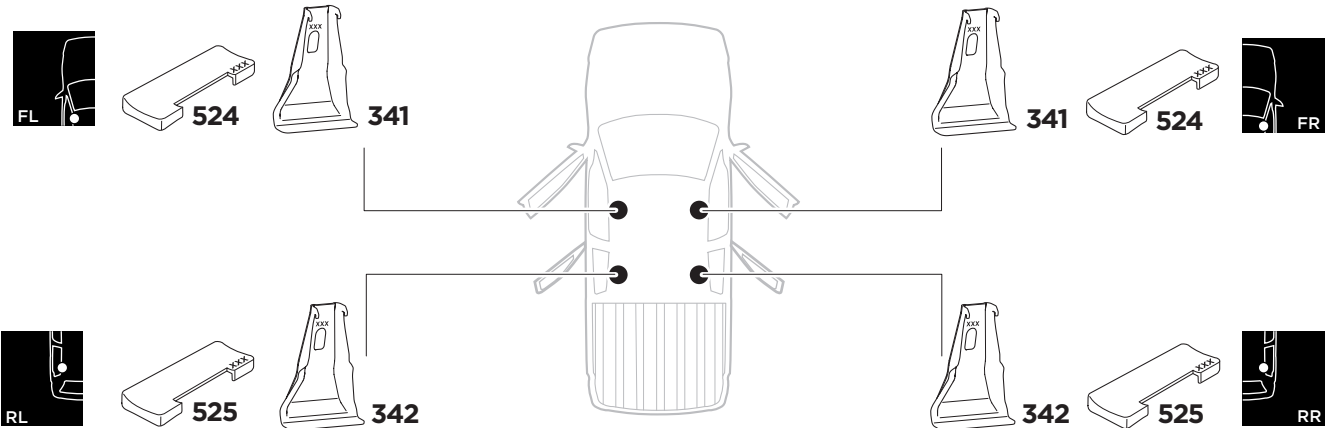

1

Kit 5160

NISSAN Frontier, 4-dr Pickup Double Cab, 05-15
 NISSAN Navara, 4-dr Pickup Double Cab, 05-15

ISO 11154-E

THULE WingBar Evo THULE WingBar Edge THULE WingBar THULE SquareBar	Evo X (scale)	Edge X (scale)
NISSAN Frontier , 4-dr Pickup Double Cab, 05-15	46,5	D
NISSAN Navara , 4-dr Pickup Double Cab, 05-15	46,5	D

THULE ProBar THULE SlideBar	X (mm/inch)
NISSAN Frontier , 4-dr Pickup Double Cab, 05-15	1116 mm / 43 7/8"
NISSAN Navara , 4-dr Pickup Double Cab, 05-15	1116 mm / 43 7/8"

THULE WingBar Evo THULE WingBar Edge THULE WingBar THULE SquareBar	Evo Y (scale)	Edge Y (scale)
NISSAN Frontier , 4-dr Pickup Double Cab, 05-15	45	G
NISSAN Navara , 4-dr Pickup Double Cab, 05-15	45	G

THULE ProBar THULE SlideBar	Y (mm/inch)
NISSAN Frontier , 4-dr Pickup Double Cab, 05-15	1101 mm / 43 3/8"
NISSAN Navara , 4-dr Pickup Double Cab, 05-15	1101 mm / 43 3/8"

	W (mm/inch)	Z (mm/inch)
NISSAN Frontier , 4-dr Pickup Double Cab, 05-15	700 mm / 27 1/2"	275 mm / 10 7/8"
NISSAN Navara , 4-dr Pickup Double Cab, 05-15	700 mm / 27 1/2"	275 mm / 10 7/8"