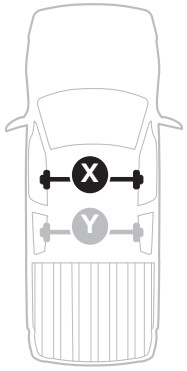

1

Kit 5160

NISSAN Frontier, 4-dr Pickup Double Cab, 05-15
 NISSAN Navara, 4-dr Pickup Double Cab, 05-15

ISO 11154-E

THULE WingBar Evo THULE WingBar Edge THULE WingBar THULE SquareBar	Evo X (scale)	Edge X (scale)
NISSAN Frontier , 4-dr Pickup Double Cab, 05-15	46,5	D
NISSAN Navara , 4-dr Pickup Double Cab, 05-15	46,5	D

THULE ProBar THULE SlideBar	X (mm/inch)
NISSAN Frontier , 4-dr Pickup Double Cab, 05-15	1116 mm / 43 7/8"
NISSAN Navara , 4-dr Pickup Double Cab, 05-15	1116 mm / 43 7/8"

THULE WingBar Evo THULE WingBar Edge THULE WingBar THULE SquareBar	Evo Y (scale)	Edge Y (scale)
NISSAN Frontier , 4-dr Pickup Double Cab, 05-15	45	G
NISSAN Navara , 4-dr Pickup Double Cab, 05-15	45	G

THULE ProBar THULE SlideBar	Y (mm/inch)
NISSAN Frontier , 4-dr Pickup Double Cab, 05-15	1101 mm / 43 3/8"
NISSAN Navara , 4-dr Pickup Double Cab, 05-15	1101 mm / 43 3/8"

	W (mm/inch)	Z (mm/inch)
NISSAN Frontier , 4-dr Pickup Double Cab, 05-15	700 mm / 27 1/2"	275 mm / 10 7/8"
NISSAN Navara , 4-dr Pickup Double Cab, 05-15	700 mm / 27 1/2"	275 mm / 10 7/8"