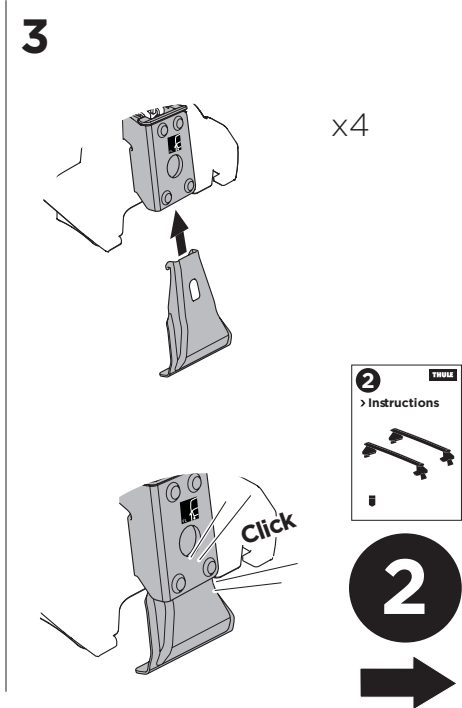

1

Kit 145106

DODGE Ram 1500, 4-dr Quad Cab, 09-
 DODGE Ram 1500, 4-dr Crew Cab, 09-
 DODGE Ram 2500/3500, 4-dr Crew Cab, 10-
 DODGE Ram 2500/3500, 4-dr Mega Cab, 10-

ISO 11154-E

THULE WingBar Evo	THULE WingBar Edge	THULE WingBar	THULE SquareBar	Evo X (scale)	Edge X (scale)
DODGE Ram 1500, 4-dr Quad Cab, 09-				65,5	N/A
DODGE Ram 1500, 4-dr Crew Cab, 09-				65,5	N/A
DODGE Ram 2500/3500, 4-dr Crew Cab, 10-				65,5	N/A
DODGE Ram 2500/3500, 4-dr Mega Cab, 10-				65,5	N/A

THULE ProBar	THULE SlideBar	X (mm/inch)
DODGE Ram 1500, 4-dr Quad Cab, 09-		1306 mm / 51 3/8"
DODGE Ram 1500, 4-dr Crew Cab, 09-		1306 mm / 51 3/8"
DODGE Ram 2500/3500, 4-dr Crew Cab, 10-		1306 mm / 51 3/8"
DODGE Ram 2500/3500, 4-dr Mega Cab, 10-		1306 mm / 51 3/8"