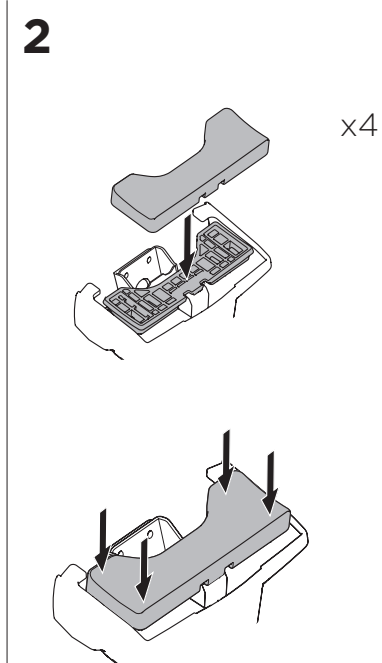

1

Kit 145106

DODGE Ram 1500, 4-dr Quad Cab, 09-
 DODGE Ram 1500, 4-dr Crew Cab, 09-
 DODGE Ram 2500/3500, 4-dr Crew Cab, 10-
 DODGE Ram 2500/3500, 4-dr Mega Cab, 10-

ISO 11154-E

THULE WingBar Evo	THULE WingBar Edge	THULE WingBar	THULE SquareBar	Evo X (scale)	Edge X (scale)
DODGE Ram 1500, 4-dr Quad Cab, 09-				65,5	N/A
DODGE Ram 1500, 4-dr Crew Cab, 09-				65,5	N/A
DODGE Ram 2500/3500, 4-dr Crew Cab, 10-				65,5	N/A
DODGE Ram 2500/3500, 4-dr Mega Cab, 10-				65,5	N/A

THULE ProBar	THULE SlideBar	X (mm/inch)
DODGE Ram 1500, 4-dr Quad Cab, 09-		1306 mm / 51 3/8"
DODGE Ram 1500, 4-dr Crew Cab, 09-		1306 mm / 51 3/8"
DODGE Ram 2500/3500, 4-dr Crew Cab, 10-		1306 mm / 51 3/8"
DODGE Ram 2500/3500, 4-dr Mega Cab, 10-		1306 mm / 51 3/8"

THULE WingBar Evo	THULE WingBar Edge	THULE WingBar	THULE SquareBar	Evo Y (scale)	Edge Y (scale)
DODGE Ram 1500, 4-dr Quad Cab, 09-				64,5	N/A
DODGE Ram 1500, 4-dr Crew Cab, 09-				64,5	N/A
DODGE Ram 2500/3500, 4-dr Crew Cab, 10-				64,5	N/A
DODGE Ram 2500/3500, 4-dr Mega Cab, 10-				64,5	N/A