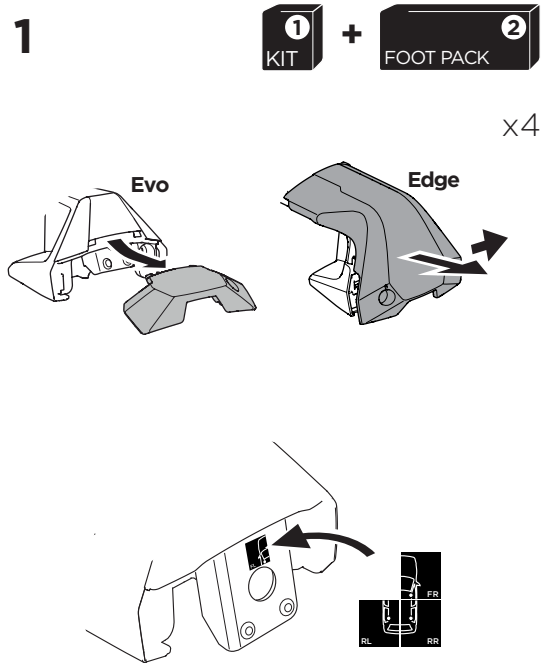

1

Kit 145106

DODGE Ram 1500, 4-dr Quad Cab, 09-
 DODGE Ram 1500, 4-dr Crew Cab, 09-
 DODGE Ram 2500/3500, 4-dr Crew Cab, 10-
 DODGE Ram 2500/3500, 4-dr Mega Cab, 10-

ISO 11154-E

THULE WingBar Evo	THULE WingBar Edge	THULE WingBar	THULE SquareBar	Evo X (scale)	Edge X (scale)
DODGE Ram 1500, 4-dr Quad Cab, 09-				65,5	N/A
DODGE Ram 1500, 4-dr Crew Cab, 09-				65,5	N/A
DODGE Ram 2500/3500, 4-dr Crew Cab, 10-				65,5	N/A
DODGE Ram 2500/3500, 4-dr Mega Cab, 10-				65,5	N/A

THULE ProBar	THULE SlideBar	X (mm/inch)
DODGE Ram 1500, 4-dr Quad Cab, 09-		1306 mm / 51 3/8"
DODGE Ram 1500, 4-dr Crew Cab, 09-		1306 mm / 51 3/8"
DODGE Ram 2500/3500, 4-dr Crew Cab, 10-		1306 mm / 51 3/8"
DODGE Ram 2500/3500, 4-dr Mega Cab, 10-		1306 mm / 51 3/8"