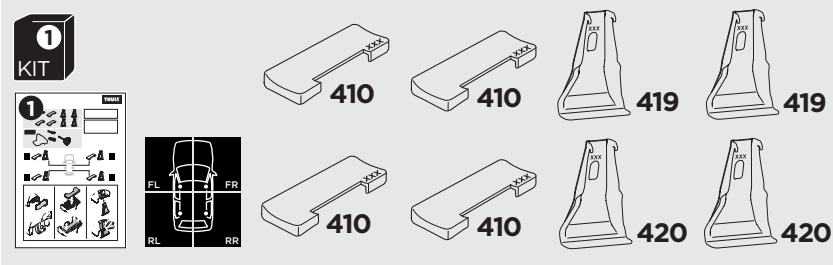

1

Kit 145106

DODGE Ram 1500, 4-dr Quad Cab, 09-
 DODGE Ram 1500, 4-dr Crew Cab, 09-
 DODGE Ram 2500/3500, 4-dr Crew Cab, 10-
 DODGE Ram 2500/3500, 4-dr Mega Cab, 10-

ISO 11154-E

THULE WingBar Evo	THULE WingBar Edge	THULE WingBar	THULE SquareBar	Evo X (scale)	Edge X (scale)
DODGE Ram 1500, 4-dr Quad Cab, 09-				65,5	N/A
DODGE Ram 1500, 4-dr Crew Cab, 09-				65,5	N/A
DODGE Ram 2500/3500, 4-dr Crew Cab, 10-				65,5	N/A
DODGE Ram 2500/3500, 4-dr Mega Cab, 10-				65,5	N/A

THULE ProBar	THULE SlideBar	X (mm/inch)
DODGE Ram 1500, 4-dr Quad Cab, 09-		1306 mm / 51 3/8"
DODGE Ram 1500, 4-dr Crew Cab, 09-		1306 mm / 51 3/8"
DODGE Ram 2500/3500, 4-dr Crew Cab, 10-		1306 mm / 51 3/8"
DODGE Ram 2500/3500, 4-dr Mega Cab, 10-		1306 mm / 51 3/8"

THULE WingBar Evo	THULE WingBar Edge	THULE WingBar	THULE SquareBar	Evo Y (scale)	Edge Y (scale)
DODGE Ram 1500, 4-dr Quad Cab, 09-				64,5	N/A
DODGE Ram 1500, 4-dr Crew Cab, 09-				64,5	N/A
DODGE Ram 2500/3500, 4-dr Crew Cab, 10-				64,5	N/A
DODGE Ram 2500/3500, 4-dr Mega Cab, 10-				64,5	N/A

	W (mm/inch)	Z (mm/inch)
DODGE Ram 1500, 4-dr Quad Cab, 09-	700 mm / 27 1/2"	200 mm / 7 7/8"
DODGE Ram 1500, 4-dr Crew Cab, 09-	700 mm / 27 1/2"	200 mm / 7 7/8"
DODGE Ram 2500/3500, 4-dr Crew Cab, 10-	700 mm / 27 1/2"	200 mm / 7 7/8"
DODGE Ram 2500/3500, 4-dr Mega Cab, 10-	700 mm / 27 1/2"	200 mm / 7 7/8"