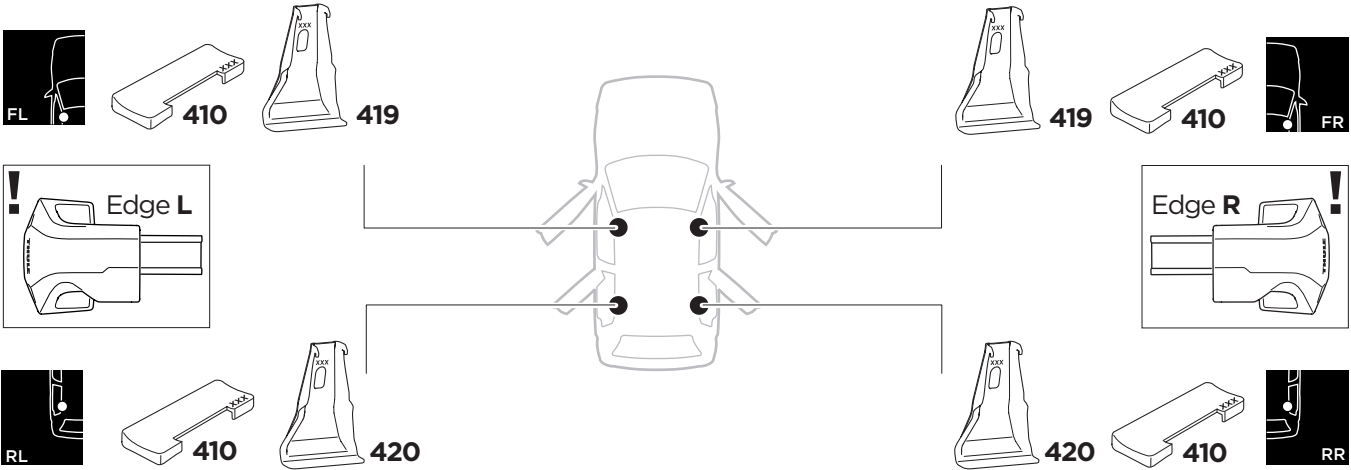

1

Kit 145106

DODGE Ram 1500, 4-dr Quad Cab, 09-
 DODGE Ram 1500, 4-dr Crew Cab, 09-
 DODGE Ram 2500/3500, 4-dr Crew Cab, 10-
 DODGE Ram 2500/3500, 4-dr Mega Cab, 10-

ISO 11154-E

THULE WingBar Evo	THULE WingBar Edge	THULE WingBar	THULE SquareBar	Evo X (scale)	Edge X (scale)
DODGE Ram 1500, 4-dr Quad Cab, 09-				65,5	N/A
DODGE Ram 1500, 4-dr Crew Cab, 09-				65,5	N/A
DODGE Ram 2500/3500, 4-dr Crew Cab, 10-				65,5	N/A
DODGE Ram 2500/3500, 4-dr Mega Cab, 10-				65,5	N/A

THULE ProBar	THULE SlideBar	X (mm/inch)
DODGE Ram 1500, 4-dr Quad Cab, 09-		1306 mm / 51 3/8"
DODGE Ram 1500, 4-dr Crew Cab, 09-		1306 mm / 51 3/8"
DODGE Ram 2500/3500, 4-dr Crew Cab, 10-		1306 mm / 51 3/8"
DODGE Ram 2500/3500, 4-dr Mega Cab, 10-		1306 mm / 51 3/8"

THULE WingBar Evo	THULE WingBar Edge	THULE WingBar	THULE SquareBar	Evo Y (scale)	Edge Y (scale)
DODGE Ram 1500, 4-dr Quad Cab, 09-				64,5	N/A
DODGE Ram 1500, 4-dr Crew Cab, 09-				64,5	N/A
DODGE Ram 2500/3500, 4-dr Crew Cab, 10-				64,5	N/A
DODGE Ram 2500/3500, 4-dr Mega Cab, 10-				64,5	N/A

	W (mm/inch)	Z (mm/inch)
DODGE Ram 1500, 4-dr Quad Cab, 09-	700 mm / 27 1/2"	200 mm / 7 7/8"
DODGE Ram 1500, 4-dr Crew Cab, 09-	700 mm / 27 1/2"	200 mm / 7 7/8"
DODGE Ram 2500/3500, 4-dr Crew Cab, 10-	700 mm / 27 1/2"	200 mm / 7 7/8"
DODGE Ram 2500/3500, 4-dr Mega Cab, 10-	700 mm / 27 1/2"	200 mm / 7 7/8"