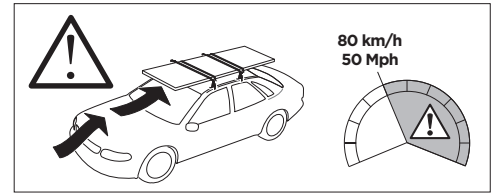

1

Kit 145106

DODGE Ram 1500, 4-dr Quad Cab, 09-
 DODGE Ram 1500, 4-dr Crew Cab, 09-
 DODGE Ram 2500/3500, 4-dr Crew Cab, 10-
 DODGE Ram 2500/3500, 4-dr Mega Cab, 10-

ISO 11154-E

THULE WingBar Evo	THULE WingBar Edge	THULE WingBar	THULE SquareBar	Evo X (scale)	Edge X (scale)
DODGE Ram 1500, 4-dr Quad Cab, 09-				65,5	N/A
DODGE Ram 1500, 4-dr Crew Cab, 09-				65,5	N/A
DODGE Ram 2500/3500, 4-dr Crew Cab, 10-				65,5	N/A
DODGE Ram 2500/3500, 4-dr Mega Cab, 10-				65,5	N/A