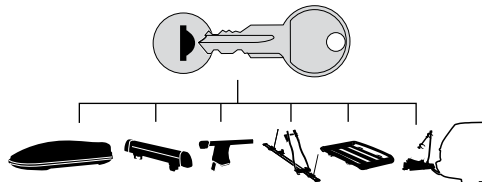

WW ▶ Thule Sweden AB, Box 69, 330 33 Hillerstorp, SWEDEN

NA ▶ Thule Inc., 42 Silvermine Road, Seymour, Connecticut 06483, USA

info@thule.com

customer.service@thule.com

www.thule.com