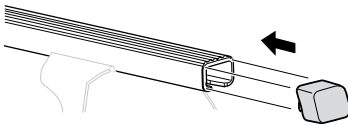

Kit 3077

FORD Territory, 5-dr SUV, 03-

This Kit is only for vehicles with fixpoint mounting.

460R
753

460

Kit

753

460R

460

1

2

01 x 4

43 x 4

16 mm  x 8

x 1

i