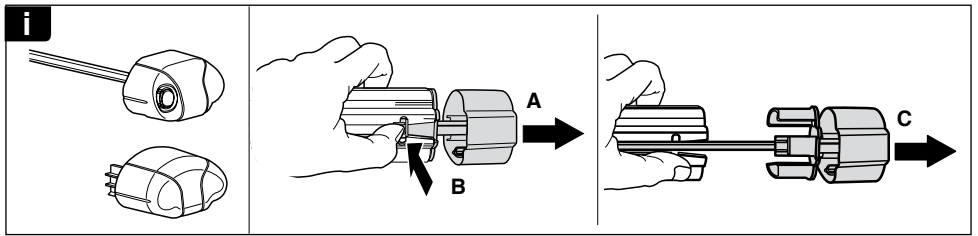

WW ▶ Thule Sweden AB, Box 69, 330 33 Hillerstorp, SWEDEN

NA ▶ Thule Inc., 42 Silvermine Road, Seymour, Connecticut 06483, USA

info@thule.com

customer.service@thule.com

www.thule.com