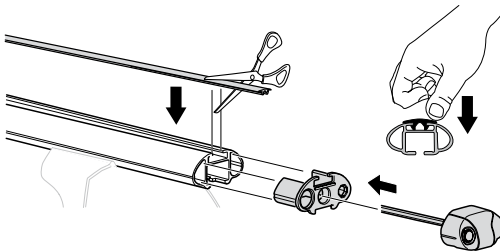

Kit 3077

FORD Territory, 5-dr SUV, 03-

This Kit is only for vehicles with fixpoint mounting.

460R
753

460

Kit

753

460R

460

1

2

01 x 4

43 x 4

16 mm  x 8

x 1

i