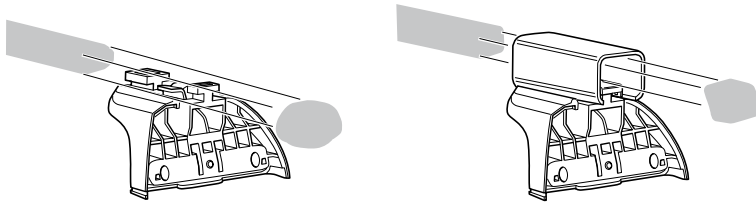

Kit 3077

FORD Territory, 5-dr SUV, 03-

This Kit is only for vehicles with fixpoint mounting.

460R
753

460

Kit

753

460R

460

1

2

01 x 4

43 x 4

16 mm  x 8

x 1

i