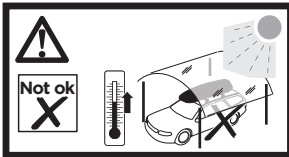

697600

20x27 mm

Thule MultiLift

572004

Thule Box Ski Carrier Adapter

694900

i

Thule One-Key System