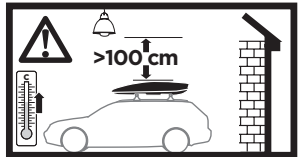

697600

20x27 mm

Thule MultiLift

572004

Thule Box Ski Carrier Adapter

694900

i

Thule One-Key System