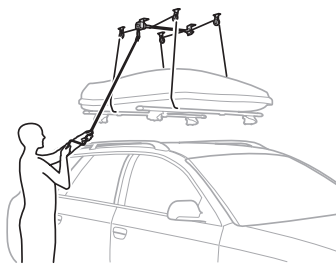

697600

20x27 mm

Thule MultiLift

572004

Thule Box Ski Carrier Adapter

694900

i

Thule One-Key System