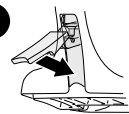

480R

480

1

2

| | X inch | X mm |
|--|---------------------------------------|---------------|
| HONDA City, 4-dr Sedan, 09– | 38 ⁷/₈ " | 986 mm |
| HONDA Fit, 5-dr Hatchback, 08– / *09– | 37 ¹/₄ " | 951 mm |
| HONDA Jazz, 5-dr Hatchback, 08– | 37 ¹/₄ " | 951 mm |

1

2

| | Y inch | Y mm |
|--|---------------------------------------|---------------|
| HONDA City, 4-dr Sedan, 09– | 37 ⁵/₈ " | 956 mm |
| HONDA Fit, 5-dr Hatchback, 08– / *09– | 35 ⁵/₈ " | 906 mm |
| HONDA Jazz, 5-dr Hatchback, 08– | 35 ⁵/₈ " | 906 mm |