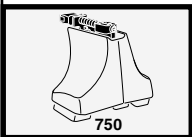

480R

480

1

2

| | X inch | X mm |
|--|---------------------------------------|---------------|
| HONDA City, 4-dr Sedan, 09– | 38 ⁷/₈ " | 986 mm |
| HONDA Fit, 5-dr Hatchback, 08– / *09– | 37 ¹/₄ " | 951 mm |
| HONDA Jazz, 5-dr Hatchback, 08– | 37 ¹/₄ " | 951 mm |

1

2

| | Y inch | Y mm |
|--|---------------------------------------|---------------|
| HONDA City, 4-dr Sedan, 09– | 37 ⁵/₈ " | 956 mm |
| HONDA Fit, 5-dr Hatchback, 08– / *09– | 35 ⁵/₈ " | 906 mm |
| HONDA Jazz, 5-dr Hatchback, 08– | 35 ⁵/₈ " | 906 mm |

4

HONDA City, 4-dr Sedan, 09–
 HONDA Fit, 5-dr Hatchback, 08– / *09–
 HONDA Jazz, 5-dr Hatchback, 08–

5

| | X mm | Y mm | X inch | Y inch |
|---------------------------------------|--------|--------|---------|---------|
| HONDA City, 4-dr Sedan, 09- | 180 mm | 700 mm | 7 1/8" | 27 1/2" |
| HONDA Fit, 5-dr Hatchback, 08- / *09- | 310 mm | 750 mm | 12 1/4" | 29 1/4" |
| HONDA Jazz, 5-dr Hatchback, 08- | 310 mm | 750 mm | 12 1/4" | 29 1/4" |