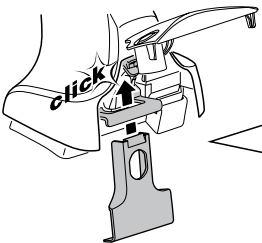

4

HONDA City, 4-dr Sedan, 09–
HONDA Fit, 5-dr Hatchback, 08– / *09–
HONDA Jazz, 5-dr Hatchback, 08–