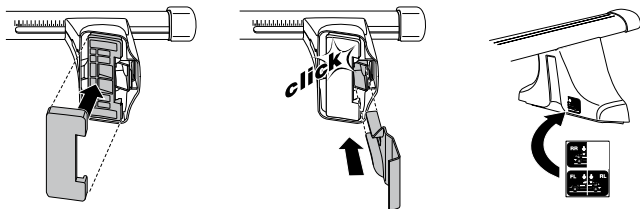

4

HONDA City, 4-dr Sedan, 09–
HONDA Fit, 5-dr Hatchback, 08– / *09–
HONDA Jazz, 5-dr Hatchback, 08–