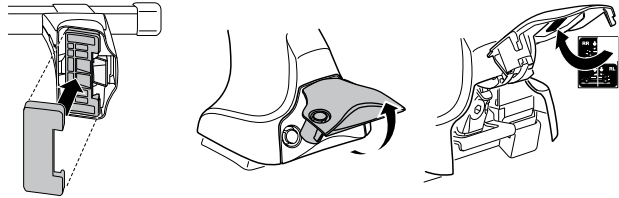

4

HONDA City, 4-dr Sedan, 09–
HONDA Fit, 5-dr Hatchback, 08– / *09–
HONDA Jazz, 5-dr Hatchback, 08–