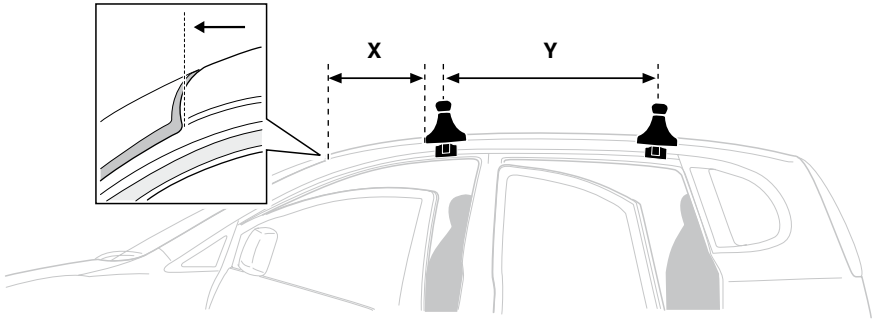

4

HONDA City, 4-dr Sedan, 09–
 HONDA Fit, 5-dr Hatchback, 08– / *09–
 HONDA Jazz, 5-dr Hatchback, 08–

5

| | X mm | Y mm | X inch | Y inch |
|---------------------------------------|--------|--------|---------|---------|
| HONDA City, 4-dr Sedan, 09- | 180 mm | 700 mm | 7 1/8" | 27 1/2" |
| HONDA Fit, 5-dr Hatchback, 08- / *09- | 310 mm | 750 mm | 12 1/4" | 29 1/4" |
| HONDA Jazz, 5-dr Hatchback, 08- | 310 mm | 750 mm | 12 1/4" | 29 1/4" |