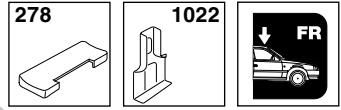

4

HONDA City, 4-dr Sedan, 09–
HONDA Fit, 5-dr Hatchback, 08– / *09–
HONDA Jazz, 5-dr Hatchback, 08–