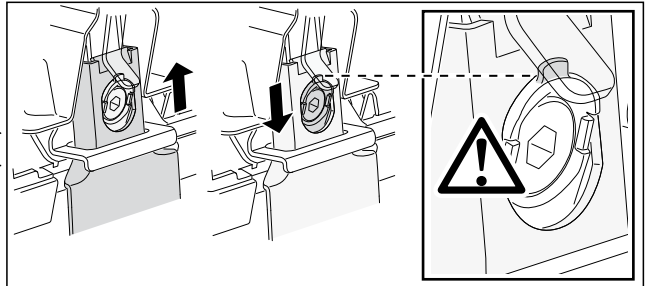

4

HONDA City, 4-dr Sedan, 09–
HONDA Fit, 5-dr Hatchback, 08– / *09–
HONDA Jazz, 5-dr Hatchback, 08–