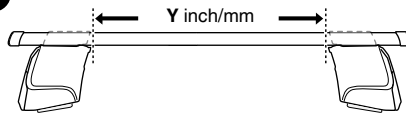

480R

480

1

2

| | X inch | X mm |
|--|---------------------------------------|---------------|
| HONDA City, 4-dr Sedan, 09– | 38 ⁷/₈ " | 986 mm |
| HONDA Fit, 5-dr Hatchback, 08– / *09– | 37 ¹/₄ " | 951 mm |
| HONDA Jazz, 5-dr Hatchback, 08– | 37 ¹/₄ " | 951 mm |

1

2

| | Y inch | Y mm |
|--|---------------------------------------|---------------|
| HONDA City, 4-dr Sedan, 09– | 37 ⁵/₈ " | 956 mm |
| HONDA Fit, 5-dr Hatchback, 08– / *09– | 35 ⁵/₈ " | 906 mm |
| HONDA Jazz, 5-dr Hatchback, 08– | 35 ⁵/₈ " | 906 mm |