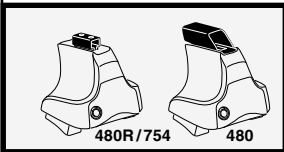

1

2

| | Y inch | Y mm |
|--|---------------------------------------|---------------|
| HONDA City, 4-dr Sedan, 09– | 37 ⁵/₈ " | 956 mm |
| HONDA Fit, 5-dr Hatchback, 08– / *09– | 35 ⁵/₈ " | 906 mm |
| HONDA Jazz, 5-dr Hatchback, 08– | 35 ⁵/₈ " | 906 mm |

4

HONDA City, 4-dr Sedan, 09–
 HONDA Fit, 5-dr Hatchback, 08– / *09–
 HONDA Jazz, 5-dr Hatchback, 08–

5

| | X mm | Y mm | X inch | Y inch |
|---------------------------------------|--------|--------|---------|---------|
| HONDA City, 4-dr Sedan, 09- | 180 mm | 700 mm | 7 1/8" | 27 1/2" |
| HONDA Fit, 5-dr Hatchback, 08- / *09- | 310 mm | 750 mm | 12 1/4" | 29 1/4" |
| HONDA Jazz, 5-dr Hatchback, 08- | 310 mm | 750 mm | 12 1/4" | 29 1/4" |