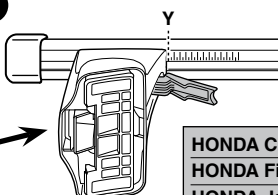

| | | | | | |
|----------------------|----|----------------------|----------|----|----|
| | | | | | |
| x2 x2 x2 x4 | x2 | x2 x2 x4 x4 | x2 x2 | x2 | x2 |

1022 x 4

06 x 2

278 x 2

x 1

Kit

3

754

750

1

2

| | X |
|--|-------------|
| HONDA City, 4-dr Sedan, 09– | 33,5 |
| HONDA Fit, 5-dr Hatchback, 08– / *09– | 30 |
| HONDA Jazz, 5-dr Hatchback, 08– | 30 |

1

2

| | Y |
|--|-------------|
| HONDA City, 4-dr Sedan, 09– | 30,5 |
| HONDA Fit, 5-dr Hatchback, 08– / *09– | 25,5 |
| HONDA Jazz, 5-dr Hatchback, 08– | 25,5 |

480R

480

1

2

| | X inch | X mm |
|--|---------------------------------------|---------------|
| HONDA City, 4-dr Sedan, 09– | 38 ⁷/₈ " | 986 mm |
| HONDA Fit, 5-dr Hatchback, 08– / *09– | 37 ¹/₄ " | 951 mm |
| HONDA Jazz, 5-dr Hatchback, 08– | 37 ¹/₄ " | 951 mm |

1

2

| | Y inch | Y mm |
|--|---------------------------------------|---------------|
| HONDA City, 4-dr Sedan, 09– | 37 ⁵/₈ " | 956 mm |
| HONDA Fit, 5-dr Hatchback, 08– / *09– | 35 ⁵/₈ " | 906 mm |
| HONDA Jazz, 5-dr Hatchback, 08– | 35 ⁵/₈ " | 906 mm |