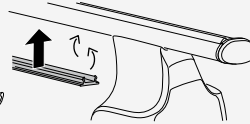

| | | | | | |
|----------------------|----|----------------------|----------|----|----|
| | | | | | |
| x2 x2 x2 x4 | x2 | x2 x2 x4 x4 | x2 x2 | x2 | x2 |

1022 x 4

06 x 2

278 x 2

x 1

Kit

3

754

750

1

2

| | X |
|--|-------------|
| HONDA City, 4-dr Sedan, 09– | 33,5 |
| HONDA Fit, 5-dr Hatchback, 08– / *09– | 30 |
| HONDA Jazz, 5-dr Hatchback, 08– | 30 |

1

2

| | Y |
|--|-------------|
| HONDA City, 4-dr Sedan, 09– | 30,5 |
| HONDA Fit, 5-dr Hatchback, 08– / *09– | 25,5 |
| HONDA Jazz, 5-dr Hatchback, 08– | 25,5 |