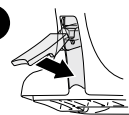

480R

480

1

2

| | X inch | X mm |
|--|---------------------------------------|---------------|
| HONDA City, 4-dr Sedan, 09– | 38 ⁷/₈ " | 986 mm |
| HONDA Fit, 5-dr Hatchback, 08– / *09– | 37 ¹/₄ " | 951 mm |
| HONDA Jazz, 5-dr Hatchback, 08– | 37 ¹/₄ " | 951 mm |

1

2

| | Y inch | Y mm |
|--|---------------------------------------|---------------|
| HONDA City, 4-dr Sedan, 09– | 37 ⁵/₈ " | 956 mm |
| HONDA Fit, 5-dr Hatchback, 08– / *09– | 35 ⁵/₈ " | 906 mm |
| HONDA Jazz, 5-dr Hatchback, 08– | 35 ⁵/₈ " | 906 mm |