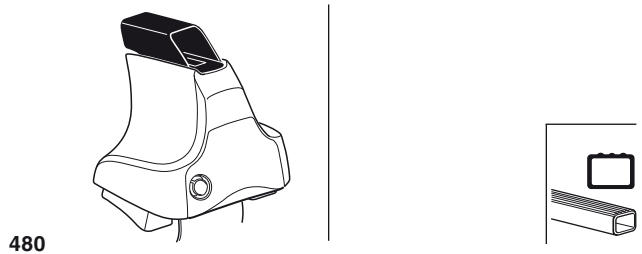

Kit 1357

TOYOTA Innova, 5-dr MPV, 04-