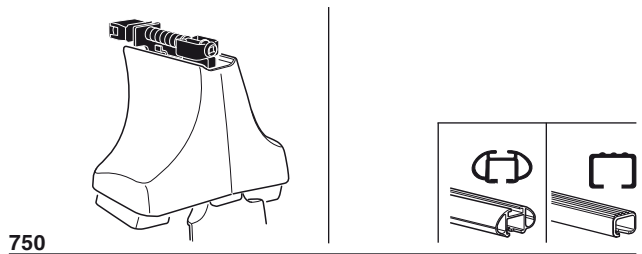

Kit 1357

TOYOTA Innova, 5-dr MPV, 04-