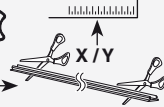

3

1

2

TOYOTA Innova, 5-dr MPV, 04-

X
40,5

1

2

TOYOTA Innova, 5-dr MPV, 04-

Y
38

1

2

TOYOTA Innova, 5-dr MPV, 04-

X inch	X mm
41 5/8"	1056 mm

1

2

TOYOTA Innova, 5-dr MPV, 04-

Y inch	Y mm
40 5/8"	1031 mm