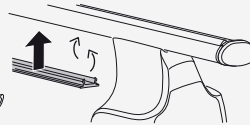

3

1

2

TOYOTA Innova, 5-dr MPV, 04-

X
40,5

1

2

TOYOTA Innova, 5-dr MPV, 04-

Y
38

1

2

TOYOTA Innova, 5-dr MPV, 04-

X inch	X mm
41 5/8"	1056 mm

1

2

TOYOTA Innova, 5-dr MPV, 04-

Y inch	Y mm
40 5/8"	1031 mm