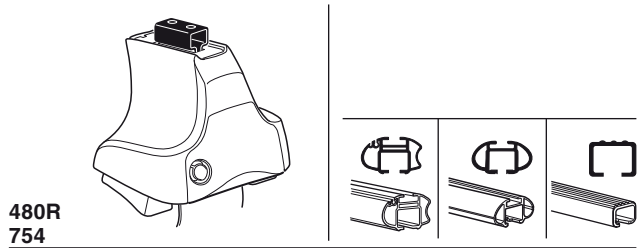

Kit 1357

TOYOTA Innova, 5-dr MPV, 04-