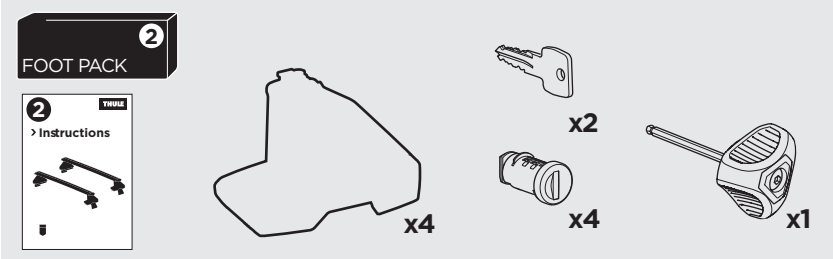

1

Kit 145239

OPEL Corsa, 5-dr Hatchback, 20-
PEUGEOT 208, 5-dr Hatchback, 20-

ISO 11154-E

THULE WingBar Evo	THULE WingBar Edge	THULE WingBar	THULE SquareBar Evo	Evo X (scale)	Edge X (scale)
OPEL Corsa, 5-dr Hatchback, 20-				36,5	F
PEUGEOT 208, 5-dr Hatchback, 20-				36,5	F

THULE ProBar Evo	THULE SlideBar Evo	X (mm/inch)		
OPEL Corsa, 5-dr Hatchback, 20-		1016 mm / 40"		
PEUGEOT 208, 5-dr Hatchback, 20-		1016 mm / 40"		

THULE WingBar Evo	THULE WingBar Edge	THULE WingBar	THULE SquareBar Evo	Evo Y (scale)	Edge Y (scale)
OPEL Corsa, 5-dr Hatchback, 20-				30,5	R
PEUGEOT 208, 5-dr Hatchback, 20-				30,5	R

THULE ProBar Evo	THULE SlideBar Evo	Y (mm/inch)		
OPEL Corsa, 5-dr Hatchback, 20-		956 mm / 37 5/8"		
PEUGEOT 208, 5-dr Hatchback, 20-		956 mm / 37 5/8"		

	W (mm/inch)	Z (mm/inch)
OPEL Corsa, 5-dr Hatchback, 20-	718 mm / 28 1/4"	230 mm / 9"
PEUGEOT 208, 5-dr Hatchback, 20-	718 mm / 28 1/4"	230 mm / 9"