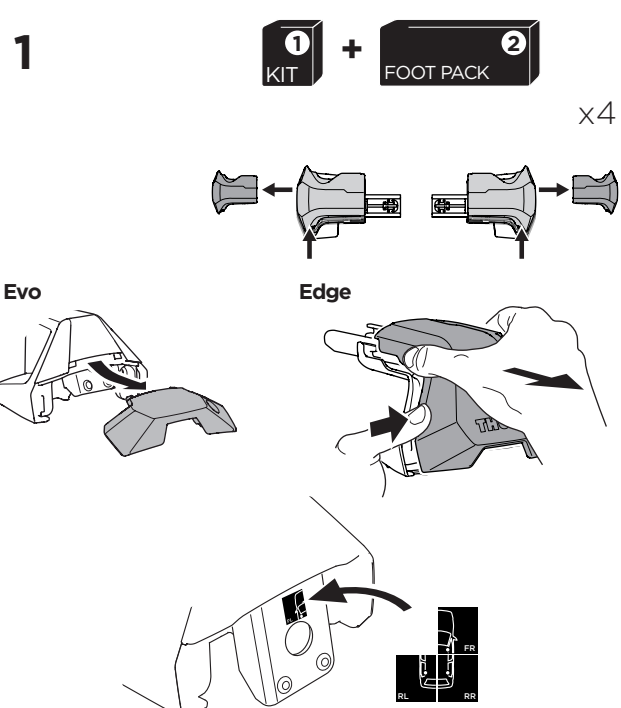

1

Kit 145239

OPEL Corsa, 5-dr Hatchback, 20-
PEUGEOT 208, 5-dr Hatchback, 20-

ISO 11154-E

THULE WingBar Evo	THULE WingBar Edge	THULE WingBar	THULE SquareBar Evo	Evo X (scale)	Edge X (scale)
OPEL Corsa, 5-dr Hatchback, 20-				36,5	F
PEUGEOT 208, 5-dr Hatchback, 20-				36,5	F

THULE ProBar Evo	THULE SlideBar Evo	X (mm/inch)		
OPEL Corsa, 5-dr Hatchback, 20-		1016 mm / 40"		
PEUGEOT 208, 5-dr Hatchback, 20-		1016 mm / 40"		

THULE WingBar Evo	THULE WingBar Edge	THULE WingBar	THULE SquareBar Evo	Evo Y (scale)	Edge Y (scale)
OPEL Corsa, 5-dr Hatchback, 20-				30,5	R
PEUGEOT 208, 5-dr Hatchback, 20-				30,5	R

THULE ProBar Evo	THULE SlideBar Evo	Y (mm/inch)		
OPEL Corsa, 5-dr Hatchback, 20-		956 mm / 37 5/8"		
PEUGEOT 208, 5-dr Hatchback, 20-		956 mm / 37 5/8"		

	W (mm/inch)	Z (mm/inch)
OPEL Corsa, 5-dr Hatchback, 20-	718 mm / 28 1/4"	230 mm / 9"
PEUGEOT 208, 5-dr Hatchback, 20-	718 mm / 28 1/4"	230 mm / 9"