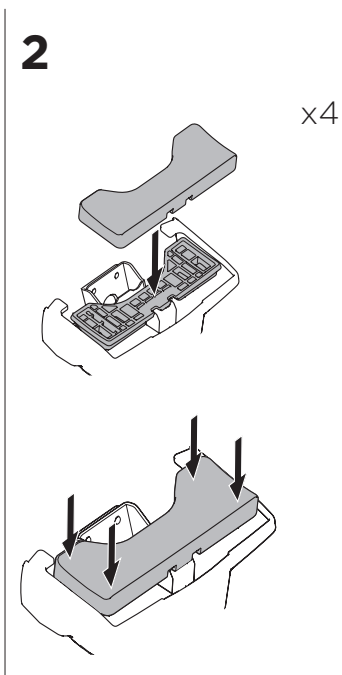

1

Kit 145239

OPEL Corsa, 5-dr Hatchback, 20-
PEUGEOT 208, 5-dr Hatchback, 20-

ISO 11154-E

THULE WingBar Evo	THULE WingBar Edge	THULE WingBar	THULE SquareBar Evo	Evo X (scale)	Edge X (scale)
OPEL Corsa, 5-dr Hatchback, 20-				36,5	F
PEUGEOT 208, 5-dr Hatchback, 20-				36,5	F

THULE ProBar Evo	THULE SlideBar Evo	X (mm/inch)		
OPEL Corsa, 5-dr Hatchback, 20-		1016 mm / 40"		
PEUGEOT 208, 5-dr Hatchback, 20-		1016 mm / 40"		

THULE WingBar Evo	THULE WingBar Edge	THULE WingBar	THULE SquareBar Evo	Evo Y (scale)	Edge Y (scale)
OPEL Corsa, 5-dr Hatchback, 20-				30,5	R
PEUGEOT 208, 5-dr Hatchback, 20-				30,5	R

THULE ProBar Evo	THULE SlideBar Evo	Y (mm/inch)		
OPEL Corsa, 5-dr Hatchback, 20-		956 mm / 37 5/8"		
PEUGEOT 208, 5-dr Hatchback, 20-		956 mm / 37 5/8"		

	W (mm/inch)	Z (mm/inch)
OPEL Corsa, 5-dr Hatchback, 20-	718 mm / 28 1/4"	230 mm / 9"
PEUGEOT 208, 5-dr Hatchback, 20-	718 mm / 28 1/4"	230 mm / 9"