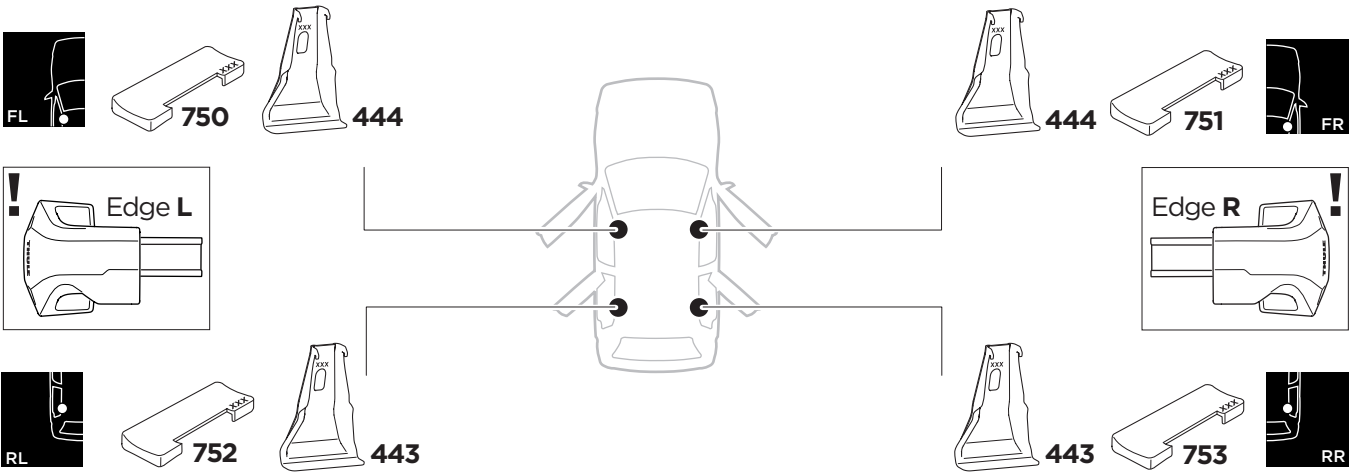

1

Kit 145239

OPEL Corsa, 5-dr Hatchback, 20-
PEUGEOT 208, 5-dr Hatchback, 20-

ISO 11154-E

THULE WingBar Evo	THULE WingBar Edge	THULE WingBar	THULE SquareBar Evo	Evo X (scale)	Edge X (scale)
OPEL Corsa, 5-dr Hatchback, 20-				36,5	F
PEUGEOT 208, 5-dr Hatchback, 20-				36,5	F

THULE ProBar Evo	THULE SlideBar Evo	X (mm/inch)		
OPEL Corsa, 5-dr Hatchback, 20-		1016 mm / 40"		
PEUGEOT 208, 5-dr Hatchback, 20-		1016 mm / 40"		

THULE WingBar Evo	THULE WingBar Edge	THULE WingBar	THULE SquareBar Evo	Evo Y (scale)	Edge Y (scale)
OPEL Corsa, 5-dr Hatchback, 20-				30,5	R
PEUGEOT 208, 5-dr Hatchback, 20-				30,5	R

THULE ProBar Evo	THULE SlideBar Evo	Y (mm/inch)		
OPEL Corsa, 5-dr Hatchback, 20-		956 mm / 37 5/8"		
PEUGEOT 208, 5-dr Hatchback, 20-		956 mm / 37 5/8"		

	W (mm/inch)	Z (mm/inch)
OPEL Corsa, 5-dr Hatchback, 20-	718 mm / 28 1/4"	230 mm / 9"
PEUGEOT 208, 5-dr Hatchback, 20-	718 mm / 28 1/4"	230 mm / 9"