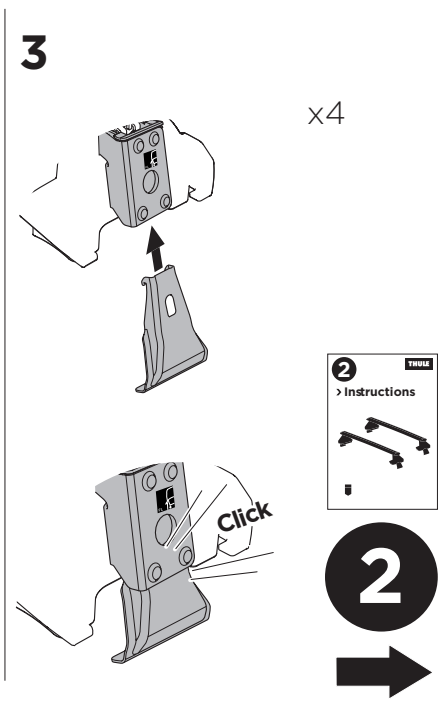

1

Kit 145239

OPEL Corsa, 5-dr Hatchback, 20-
PEUGEOT 208, 5-dr Hatchback, 20-

ISO 11154-E

THULE WingBar Evo	THULE WingBar Edge	THULE WingBar	THULE SquareBar Evo	Evo X (scale)	Edge X (scale)
OPEL Corsa, 5-dr Hatchback, 20-				36,5	F
PEUGEOT 208, 5-dr Hatchback, 20-				36,5	F

THULE ProBar Evo	THULE SlideBar Evo	X (mm/inch)		
OPEL Corsa, 5-dr Hatchback, 20-		1016 mm / 40"		
PEUGEOT 208, 5-dr Hatchback, 20-		1016 mm / 40"		

THULE WingBar Evo	THULE WingBar Edge	THULE WingBar	THULE SquareBar Evo	Evo Y (scale)	Edge Y (scale)
OPEL Corsa, 5-dr Hatchback, 20-				30,5	R
PEUGEOT 208, 5-dr Hatchback, 20-				30,5	R

THULE ProBar Evo	THULE SlideBar Evo	Y (mm/inch)		
OPEL Corsa, 5-dr Hatchback, 20-		956 mm / 37 5/8"		
PEUGEOT 208, 5-dr Hatchback, 20-		956 mm / 37 5/8"		

	W (mm/inch)	Z (mm/inch)
OPEL Corsa, 5-dr Hatchback, 20-	718 mm / 28 1/4"	230 mm / 9"
PEUGEOT 208, 5-dr Hatchback, 20-	718 mm / 28 1/4"	230 mm / 9"